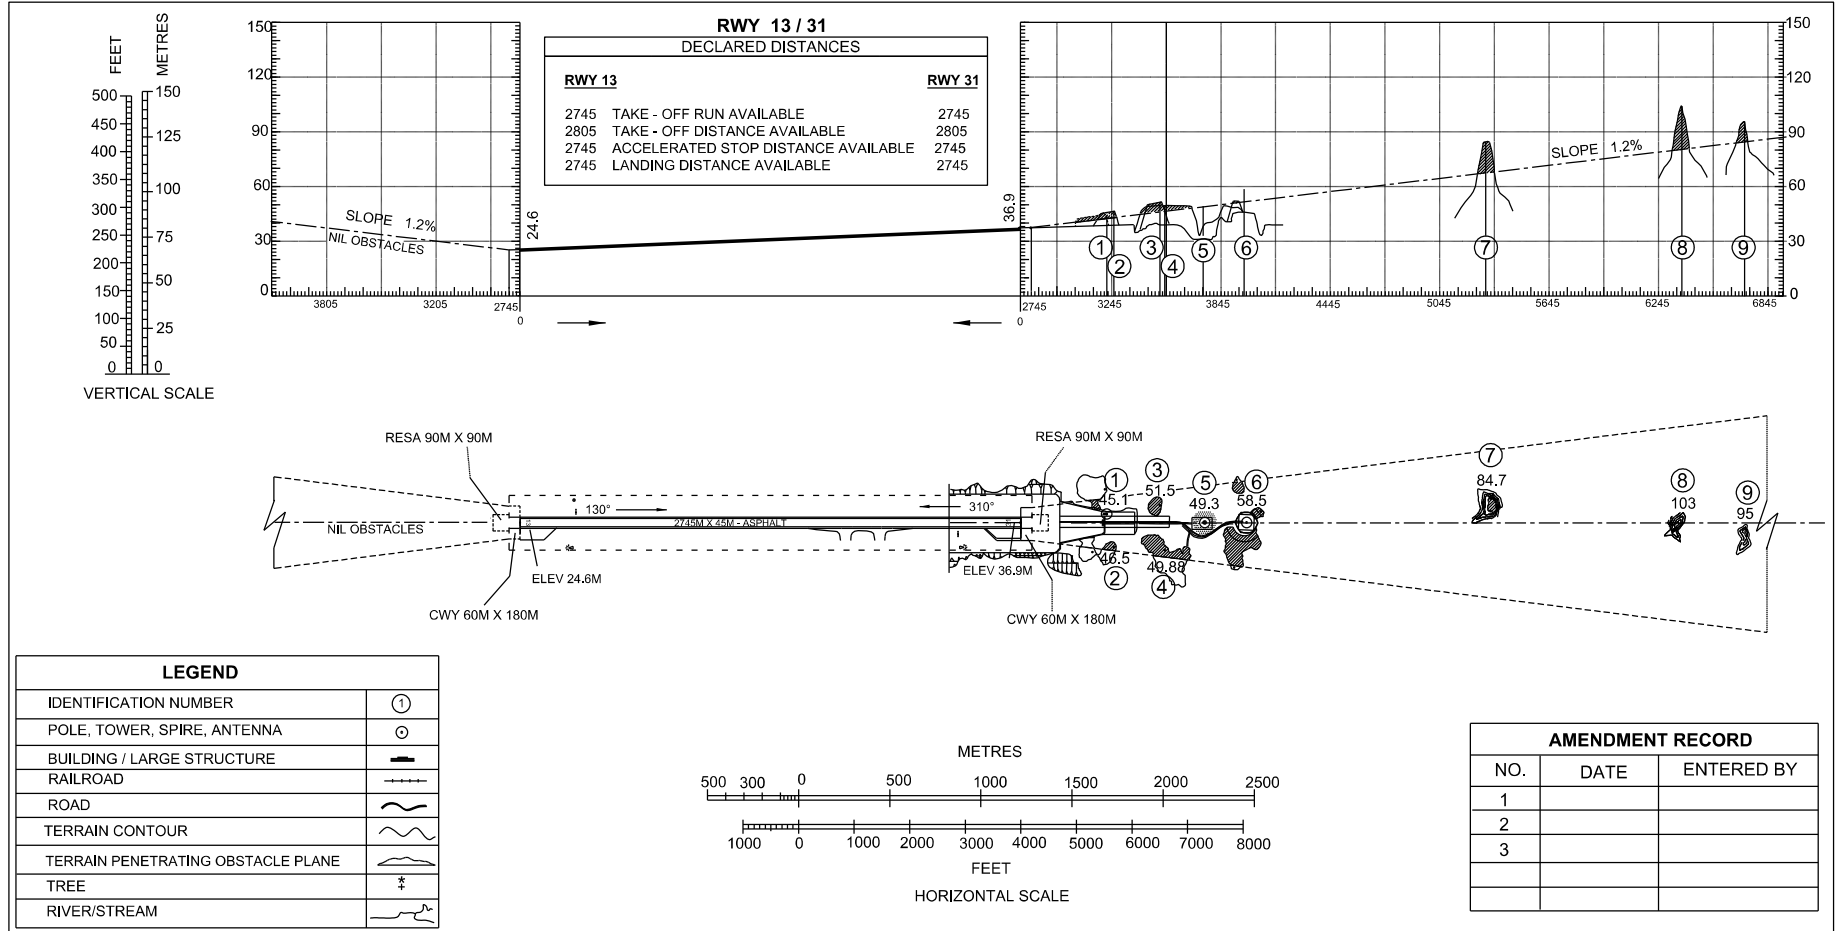

DIMENSIONS & ELEVATIONS IN METRES  
 MAGNETIC VARIATION : 0° E (2018)

# AERODROME OBSTACLE CHART - ICAO

## TYPE A ( OPERATING LIMITATIONS )

**SIBU / SIBU**

CHANGES : CHANGE RWY TRUE BEARINGS.