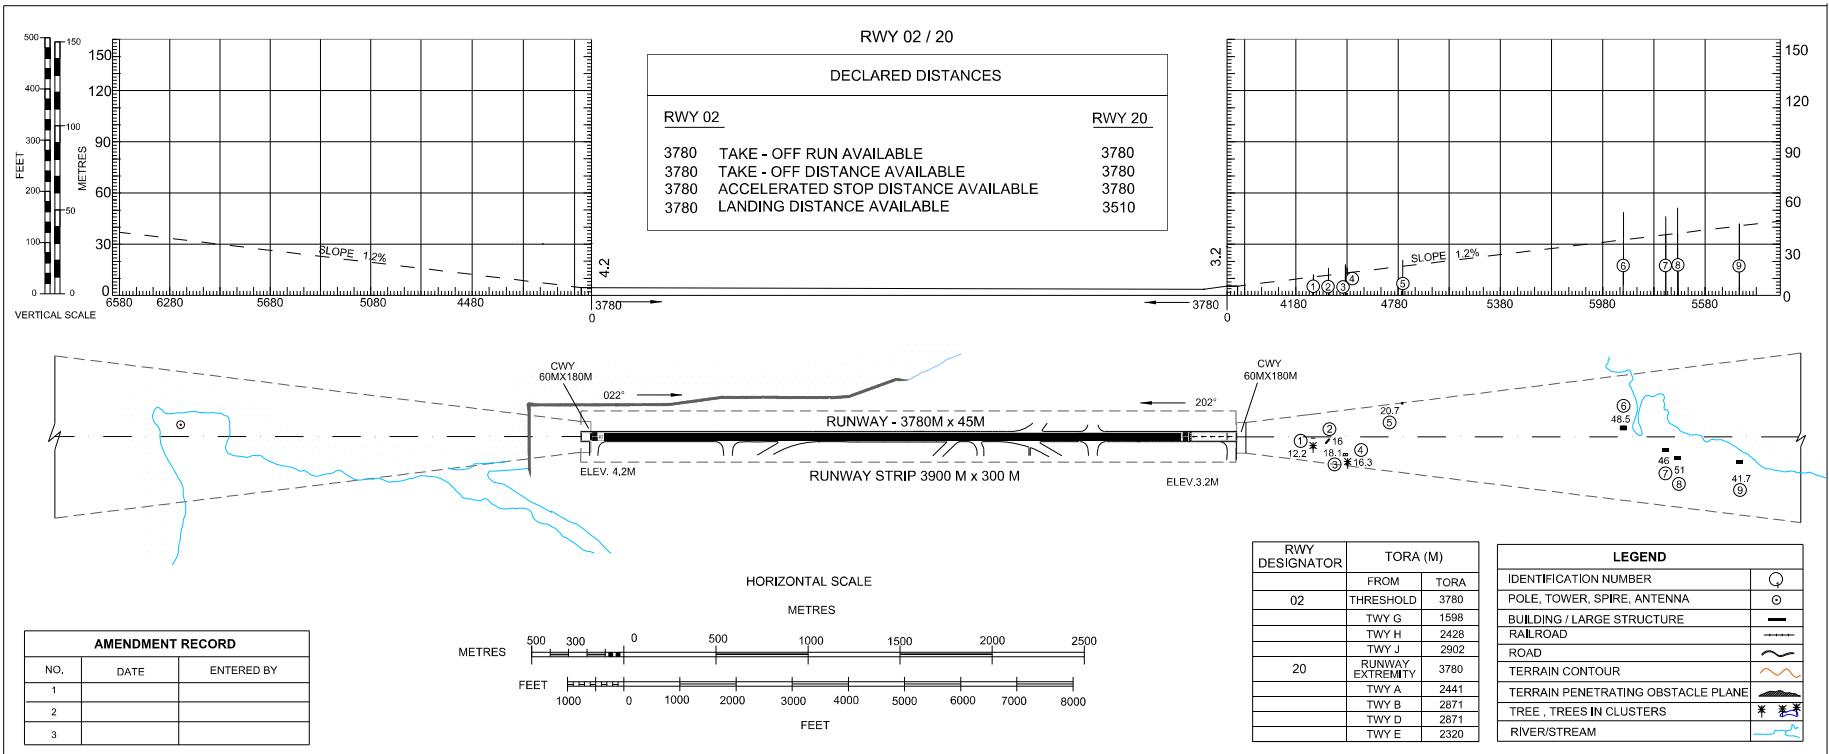

AERODROME OBSTACLE CHART - ICAO TYPE A (OPERATING LIMITATIONS)

KOTA KINABALU / KOTA KINABALU

CHANGES : CHANGE THRESHOLD ELEVATION VALUES FOR BOTH RUNWAY.
ADD ADDITIONAL TORA INFORMATION TO THE CHART.