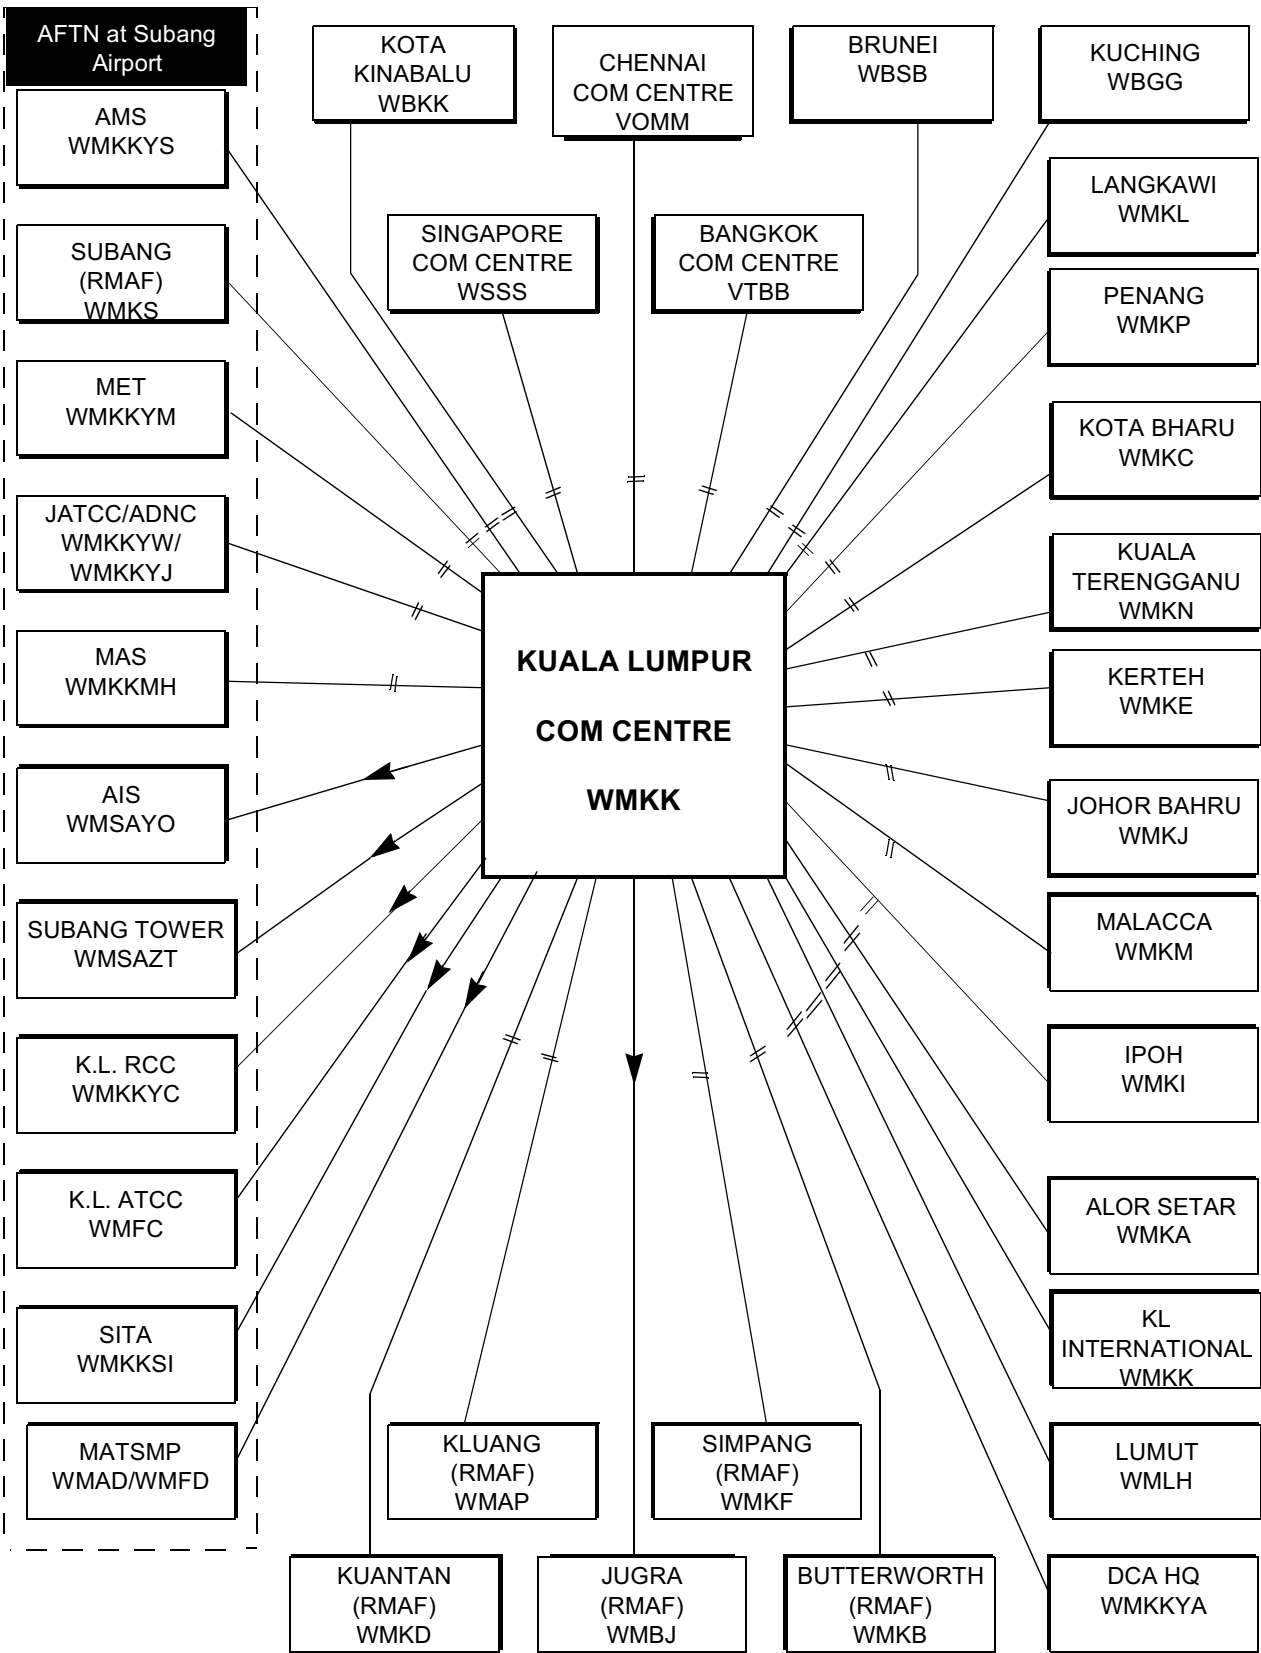

# AERONAUTICAL FIXED SERVICES - TELEGRAPH

LEGEND	
—    —	DUPLEX CIRCUIT
—▶—	RECEIVED ONLY CIRCUIT