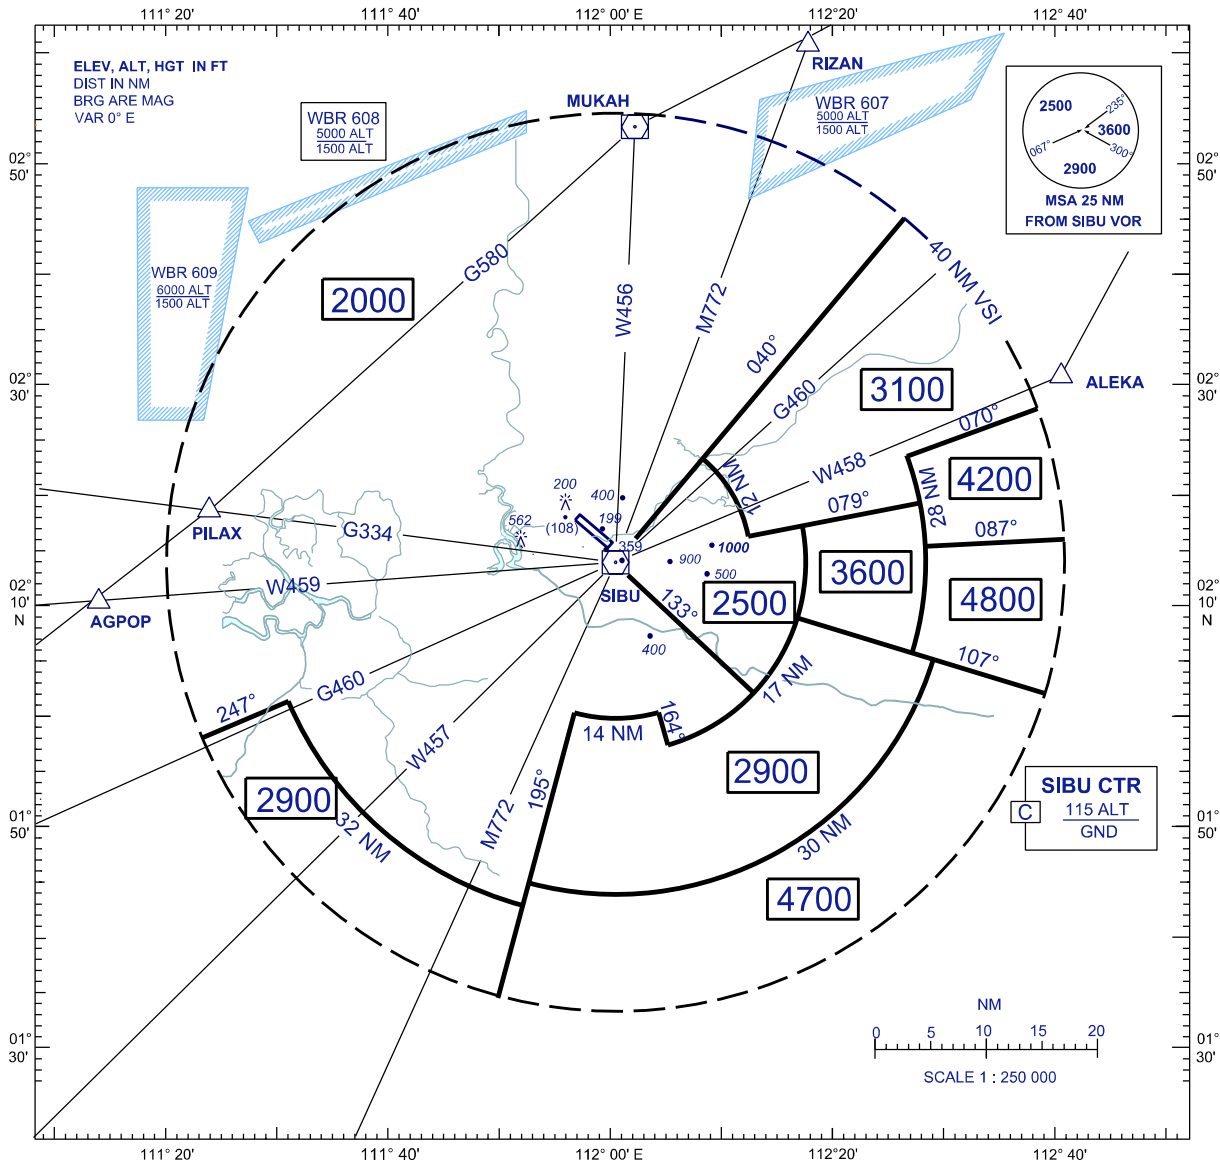

ATC SURVEILLANCE MINIMUM ALTITUDE CHART - ICAO

AERODROME ELEV 121 FT
TRANSITION ALT 11000

APP 122.6 (P)
124.4 (S)

SIBU/SIBU

CHANGES : UPDATING THE CHART FORMAT