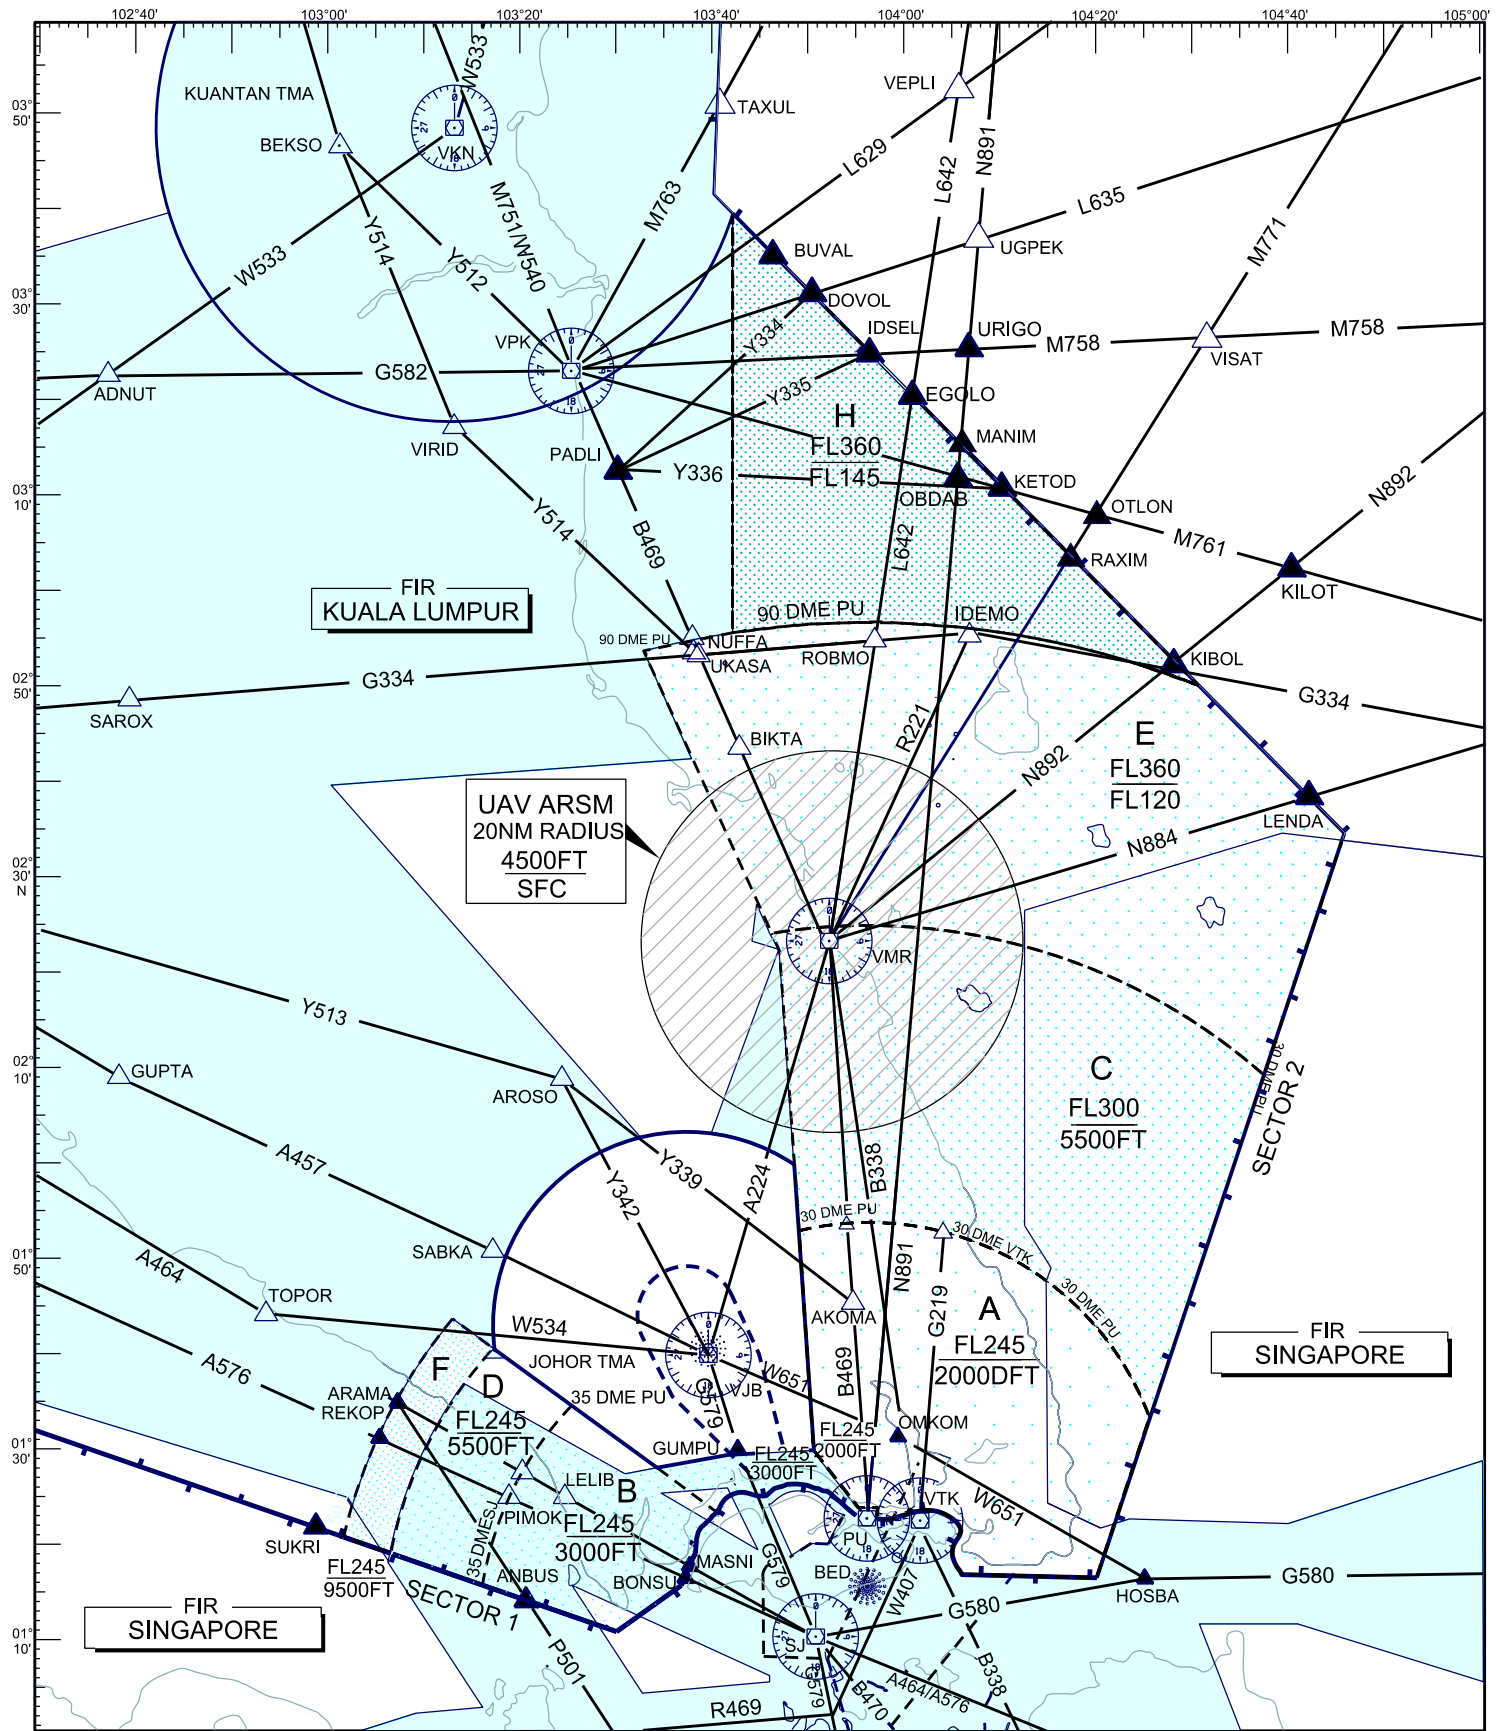

# AIRSPACE DIVISION KUALA LUMPUR/SINGAPORE AREAS CONTROL CENTRES

**CHANGES :** REMOVE KONG KONG NDB, JB NDB AND TIOMAN DVOR/DME  
 INSERT IDEMO, GUMPU AND OMKOM  
 DELETE MASBO