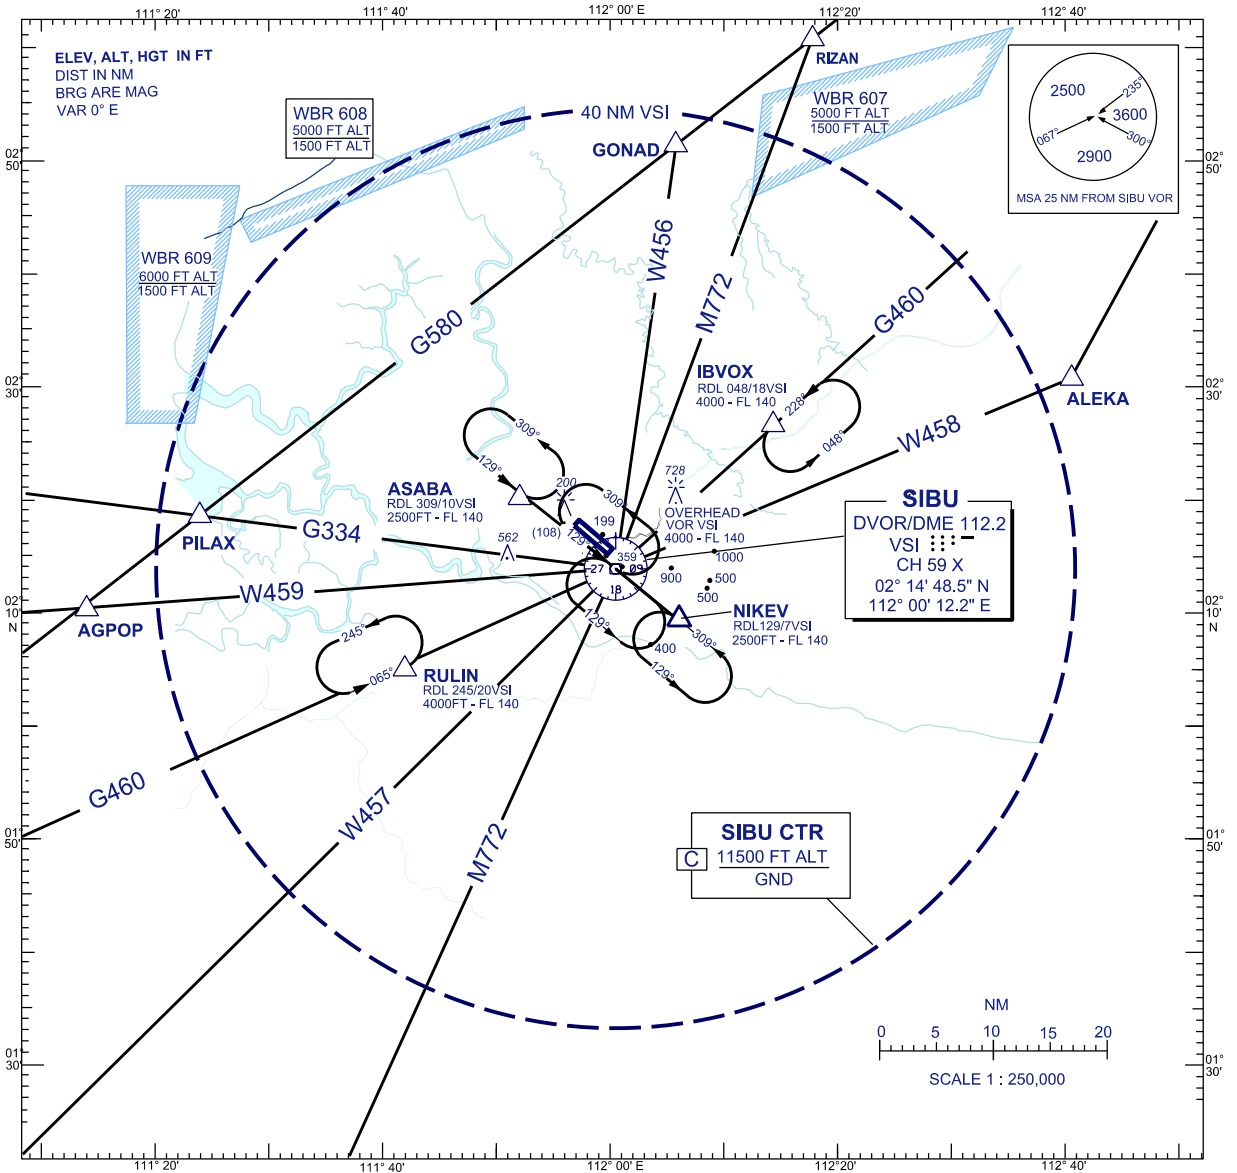

SIBU CONTROL ZONE, VOR/DME AND VOR OVERHEAD HOLDING AREAS

CHANGES : AMEND SIBU CTR VERTICAL LIMITS, ADD MEASUREMENT UNITS FOR ALTITUDE.