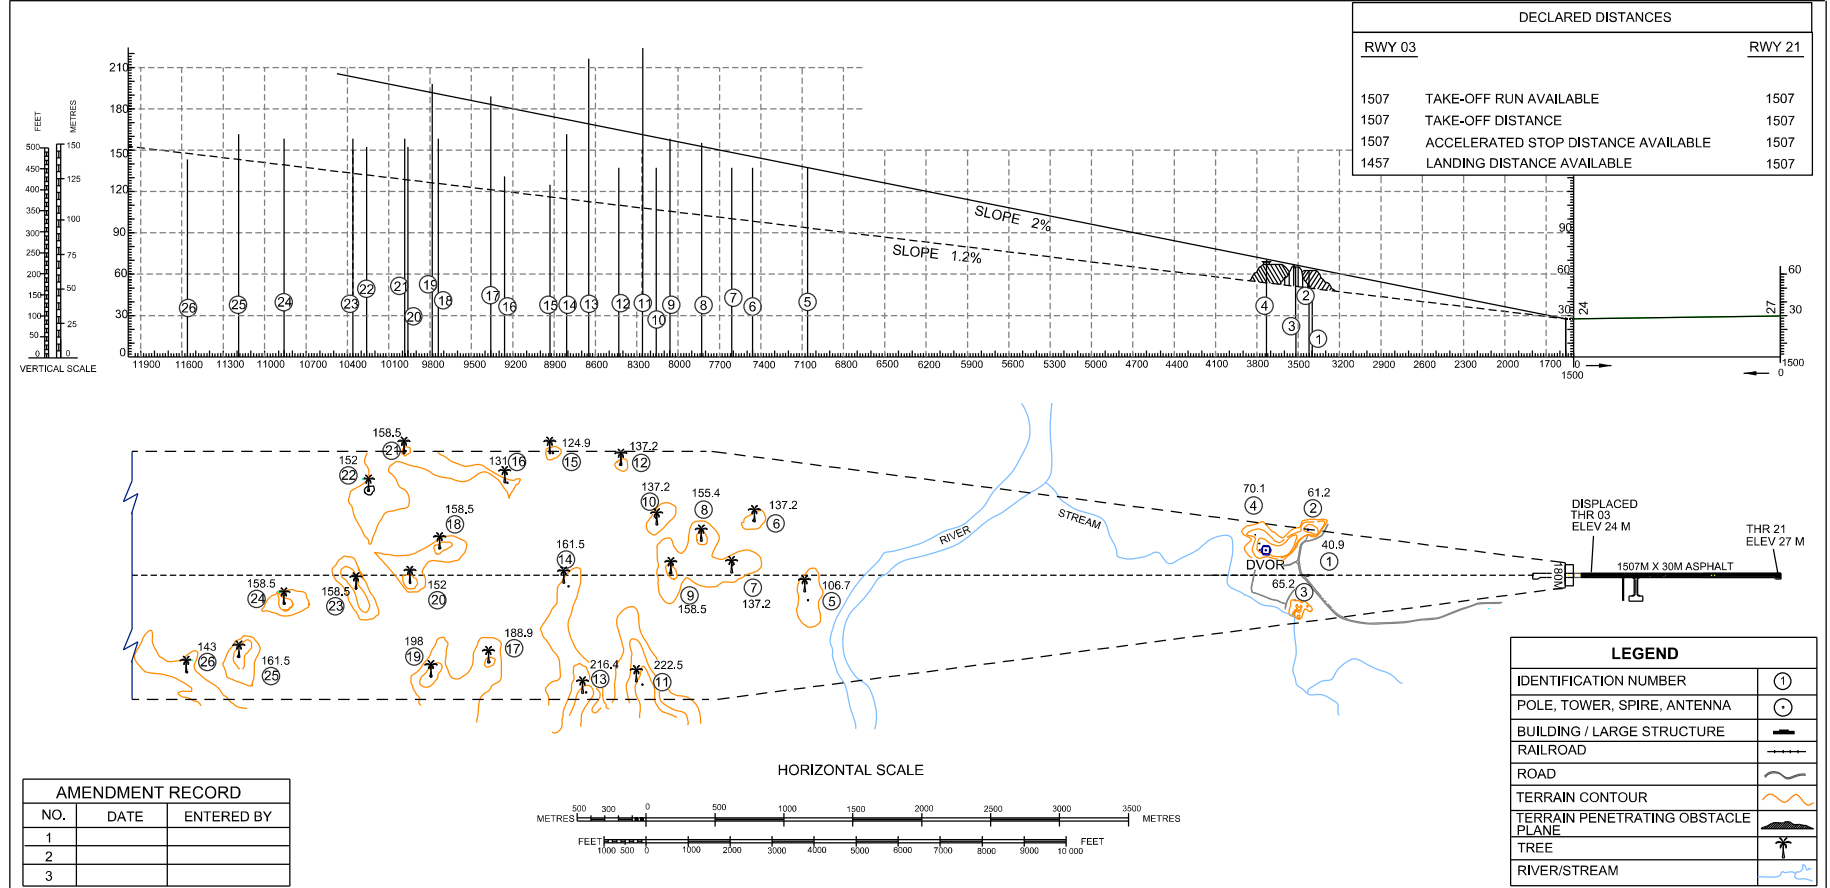

DIMENSIONS & ELEVATIONS IN METRES
 MAGNETIC VARIATION : 0° W (2019)

AERODROME OBSTACLE CHART - ICAO TYPE A (OPERATING LIMITATIONS)

MULU / MULU

CHANGES : CHANGE THRESHOLD ELEVATION TO NEAREST METRE
 WITHDRAWN NDB MZU FROM THE CHART