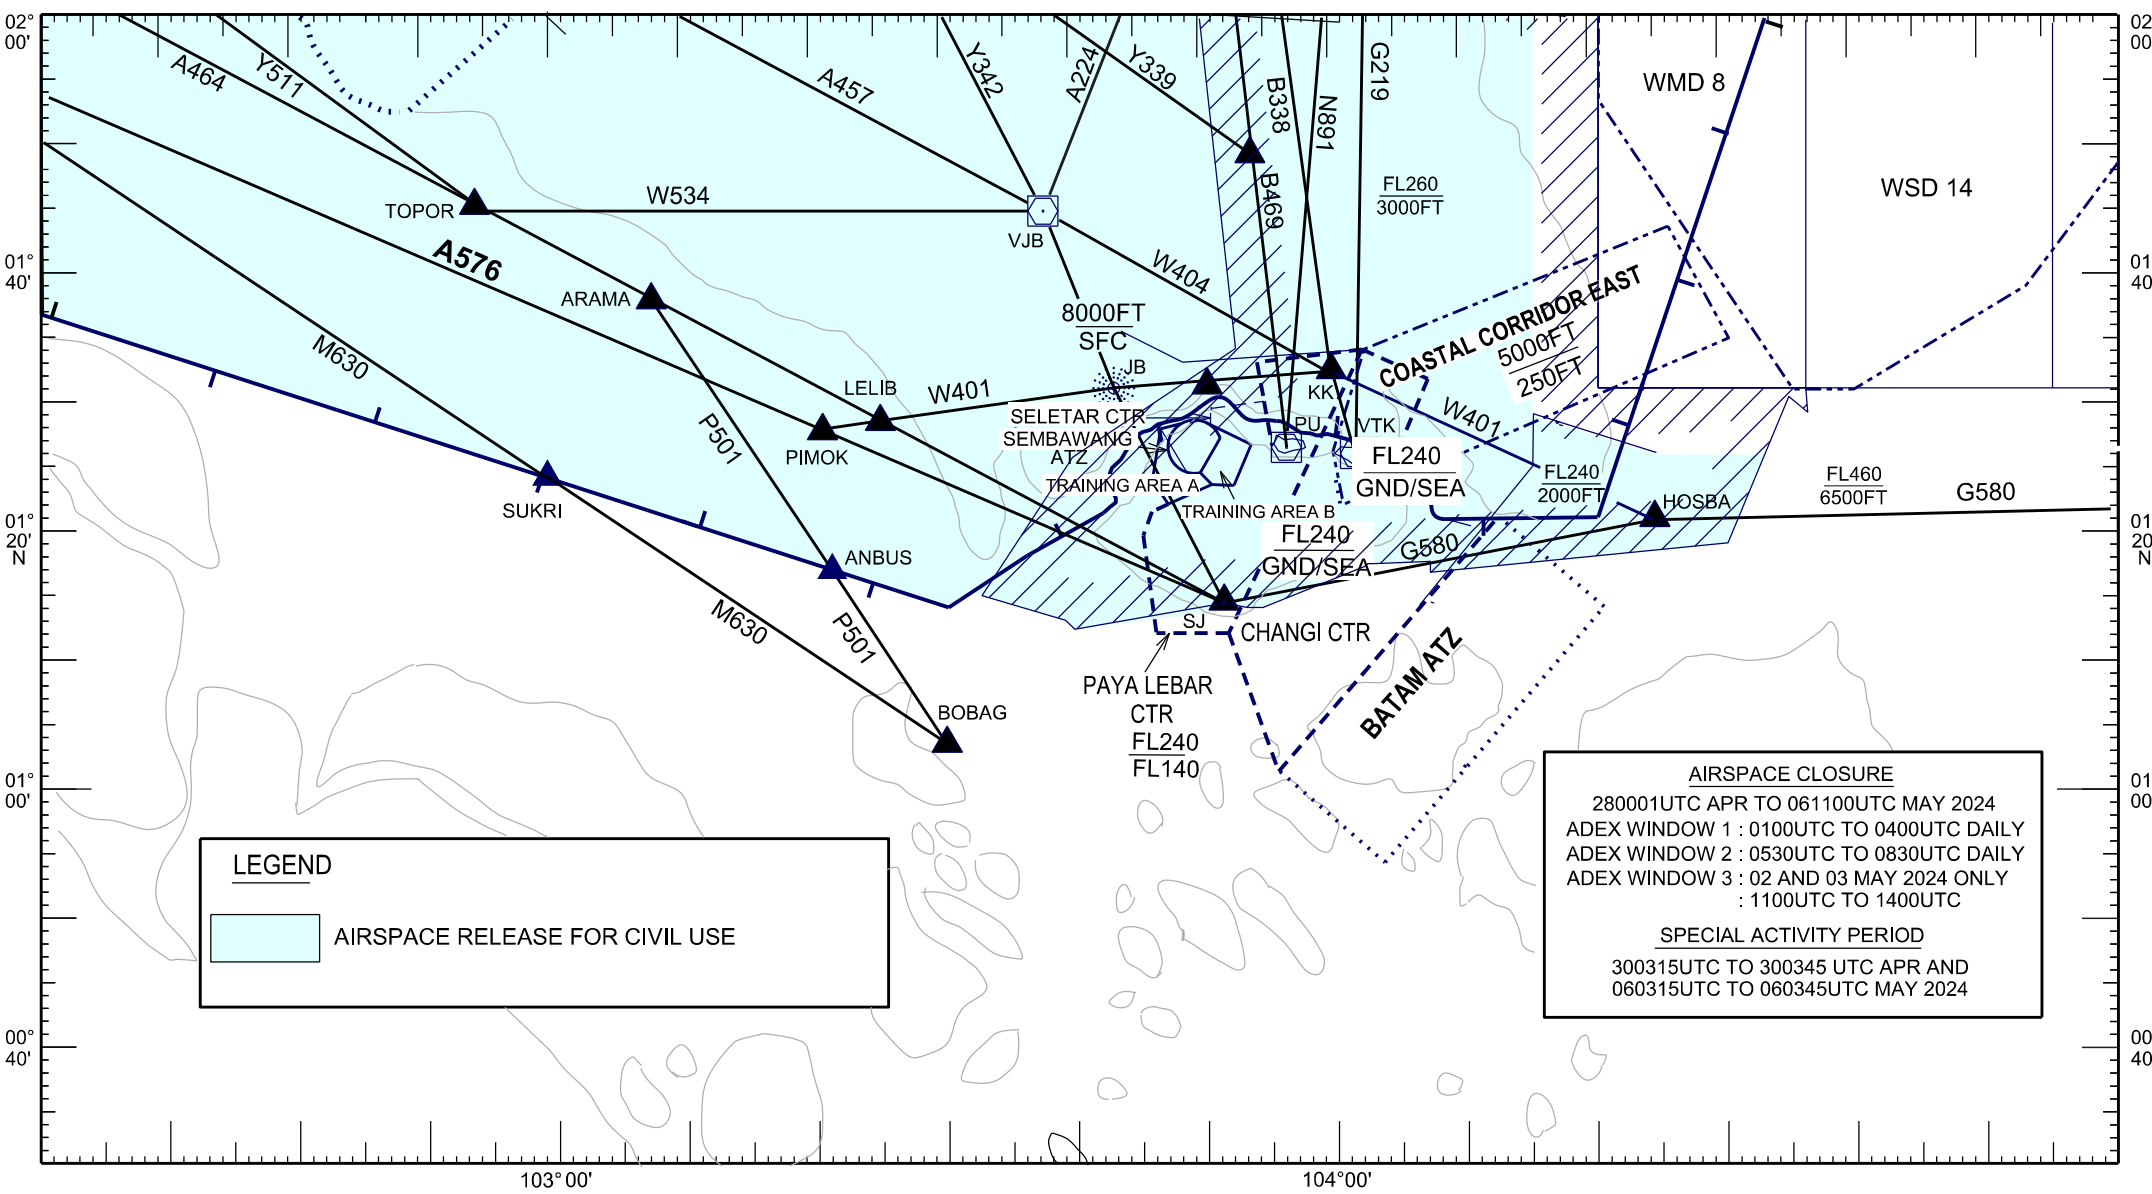

AIRSPACE CLOSURE KUALA LUMPUR & SINGAPORE FIRS

EXERCISE BERSAMA SHIELD 2024

280001UTC APR TO 061100UTC MAY 2024

CHART 4

LEGEND

AIRSPACE RELEASE FOR CIVIL USE

AIRSPACE CLOSURE

280001UTC APR TO 061100UTC MAY 2024

ADEX WINDOW 1 : 0100UTC TO 0400UTC DAILY

ADEX WINDOW 2 : 0530UTC TO 0830UTC DAILY

ADEX WINDOW 3 : 02 AND 03 MAY 2024 ONLY
: 1100UTC TO 1400UTC

SPECIAL ACTIVITY PERIOD

300315UTC TO 300345 UTC APR AND
060315UTC TO 060345UTC MAY 2024