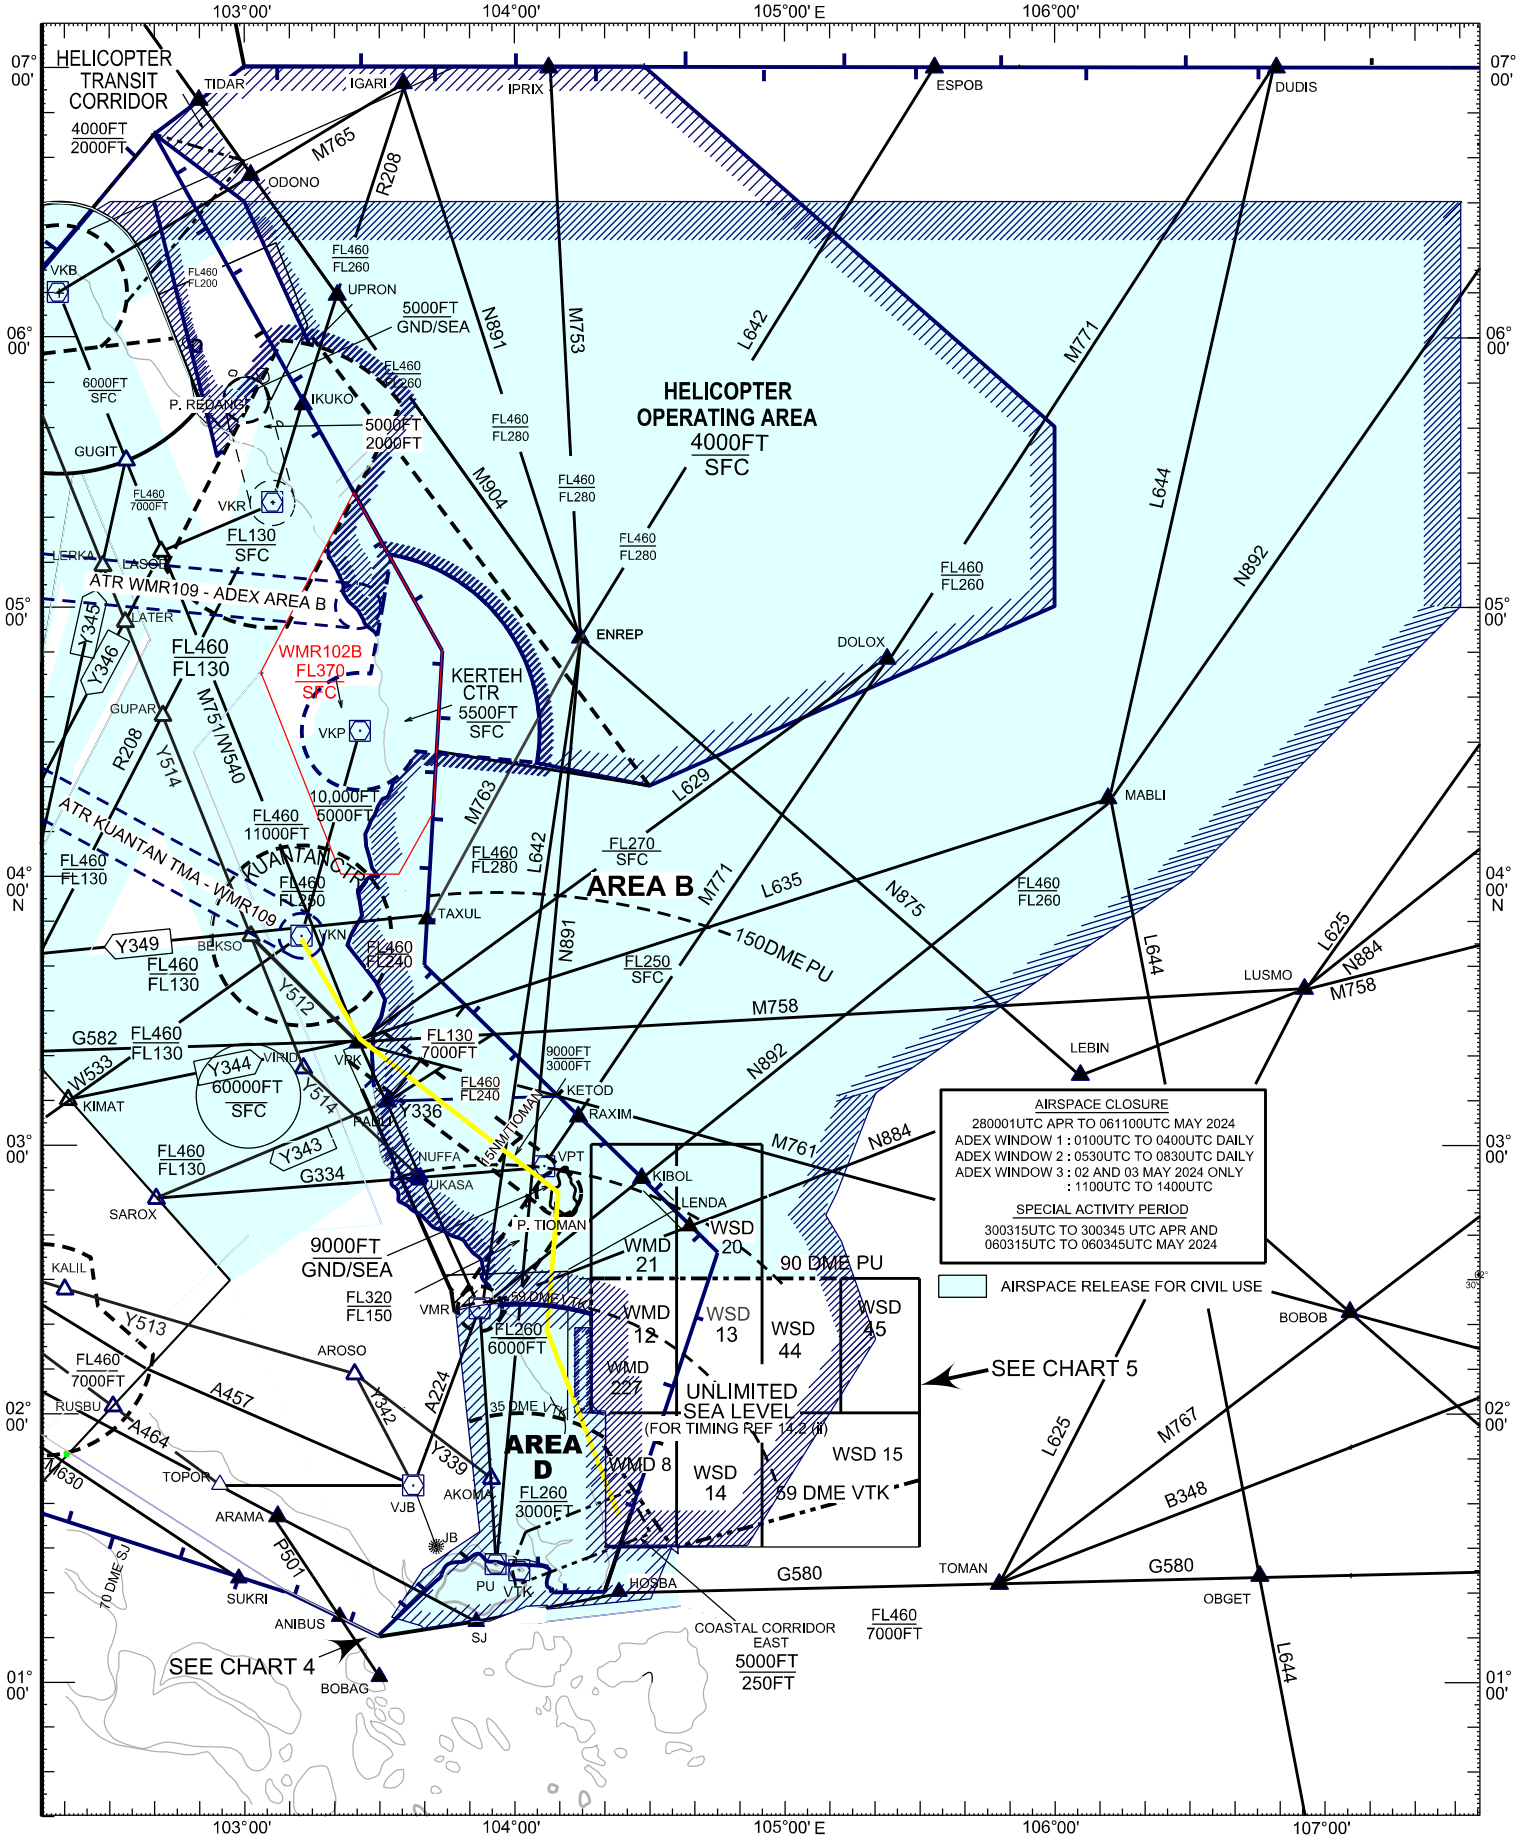

AIRSPACE CLOSURE KUALA LUMPUR & SINGAPORE FIRS

EXERCISE BERSAMA SHIELD 2024

280001UTC APR TO 061100UTC MAY 2024

CHART 3

AIRSPACE CLOSURE
 280001UTC APR TO 061100UTC MAY 2024
 ADEX WINDOW 1: 0100UTC TO 0400UTC DAILY
 ADEX WINDOW 2: 0530UTC TO 0830UTC DAILY
 ADEX WINDOW 3: 02 AND 03 MAY 2024 ONLY
 : 1100UTC TO 1400UTC

SPECIAL ACTIVITY PERIOD
 300315UTC TO 300345 UTC APR AND
 060315UTC TO 060345UTC MAY 2024

AIRSPACE RELEASE FOR CIVIL USE

SEE CHART 5

SEE CHART 4

UNLIMITED SEA LEVEL
 (FOR TIMING REF 12.2 (h))