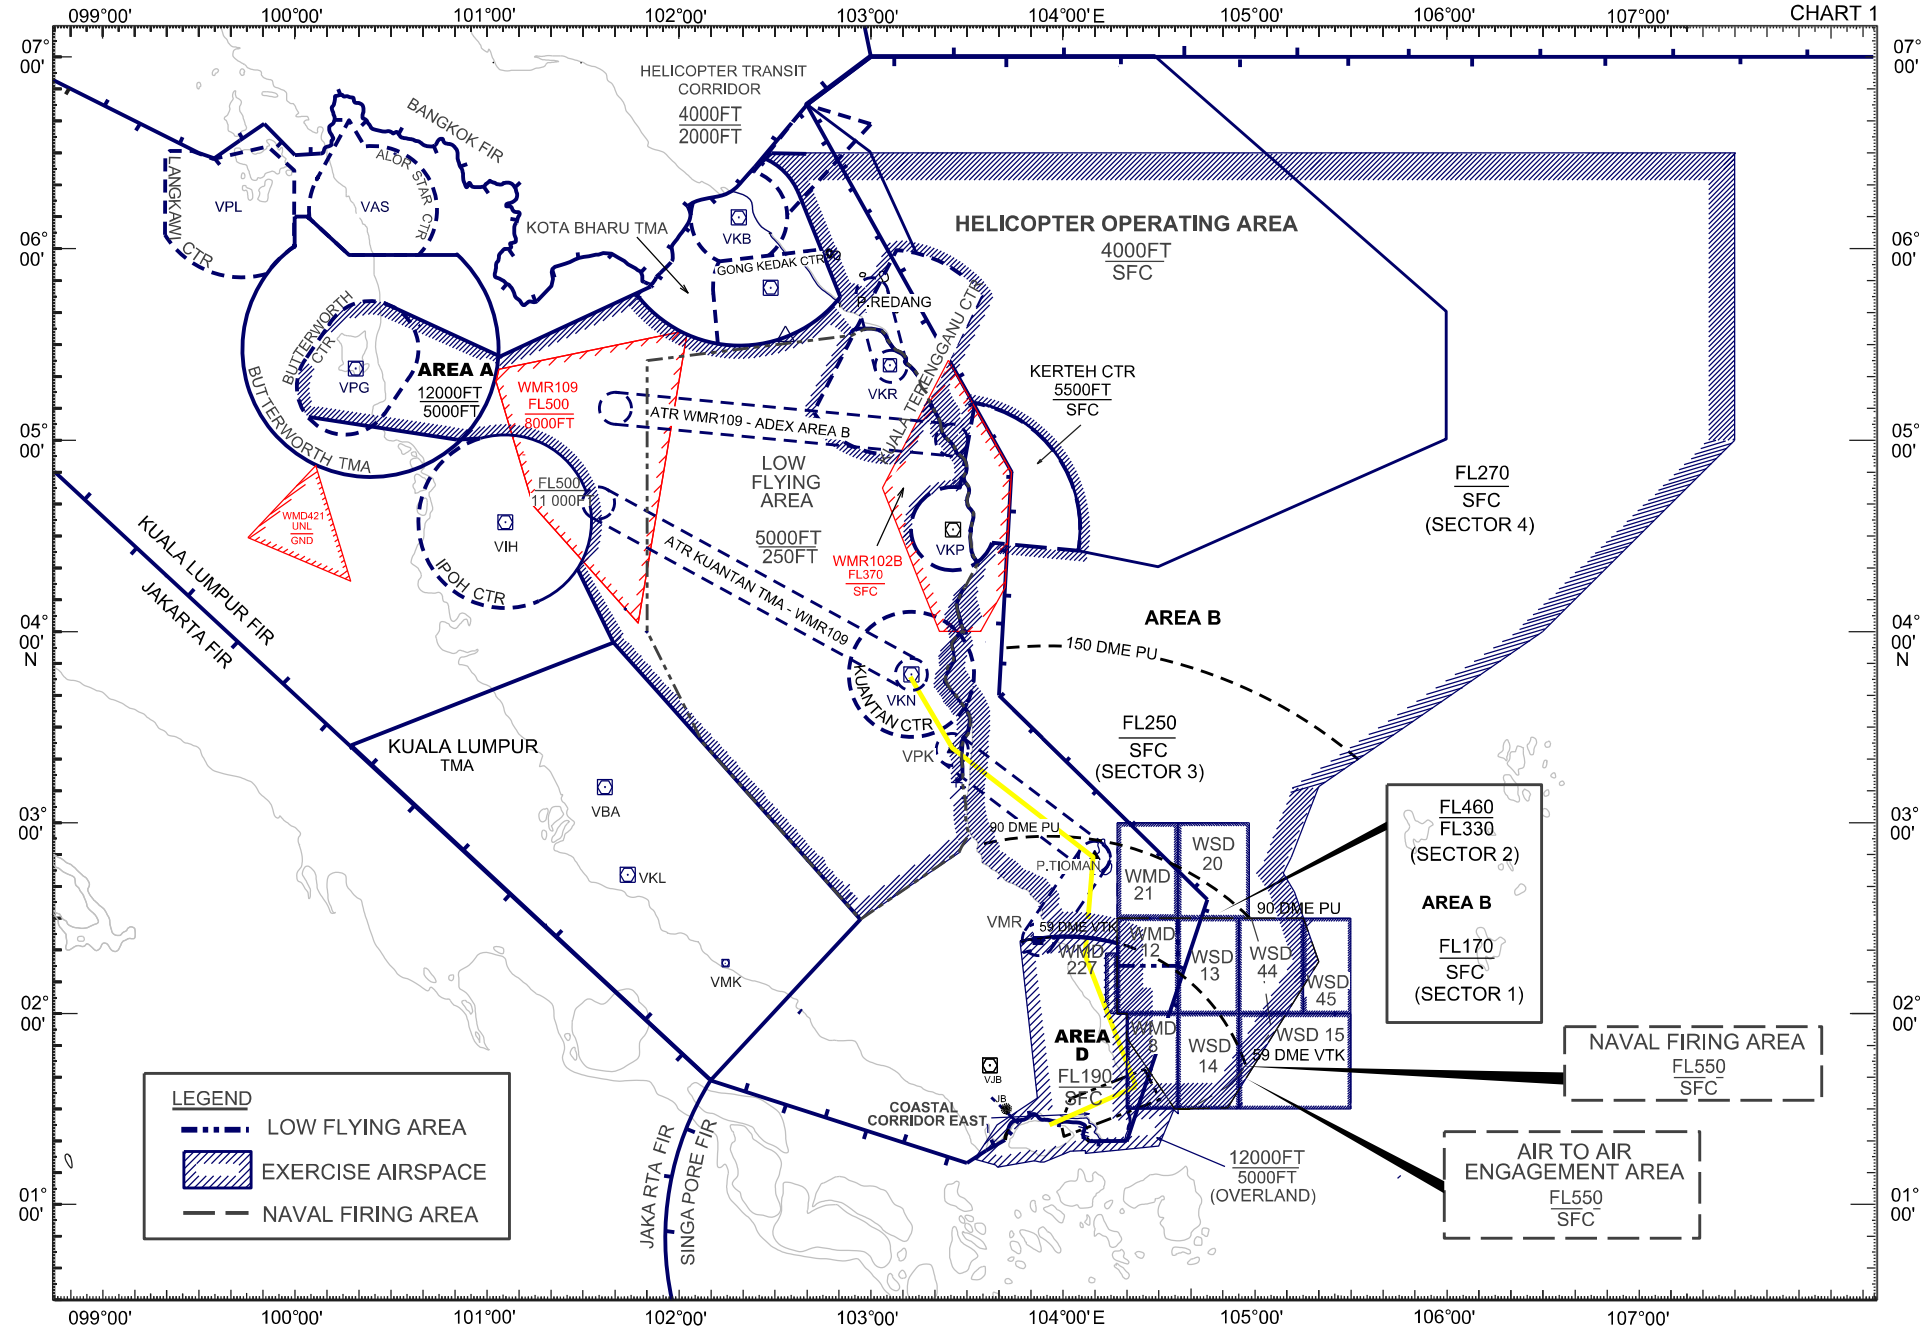

AIRSPACE CLOSURE KUALA LUMPUR & SINGAPORE FIRS

EXERCISE BERSAMA SHIELD 2024

280001UTC APR TO 061100UTC MAY 2024

CHART 1

LEGEND

- LOW FLYING AREA
- EXERCISE AIRSPACE
- NAVAL FIRING AREA

FL460
FL330
(SECTOR 2)

AREA B

FL170
SFC
(SECTOR 1)

NAVAL FIRING AREA
FL550
SFC

AIR TO AIR
ENGAGEMENT AREA
FL550
SFC

099°00' 100°00' 101°00' 102°00' 103°00' 104°00' E 105°00' 106°00' 107°00'

01°00'

01°00'

01°00'

01°00'

02°00'

02°00'

03°00'

03°00'

04°00' N

04°00' N

05°00'

05°00'

06°00'

06°00'

07°00'

07°00'