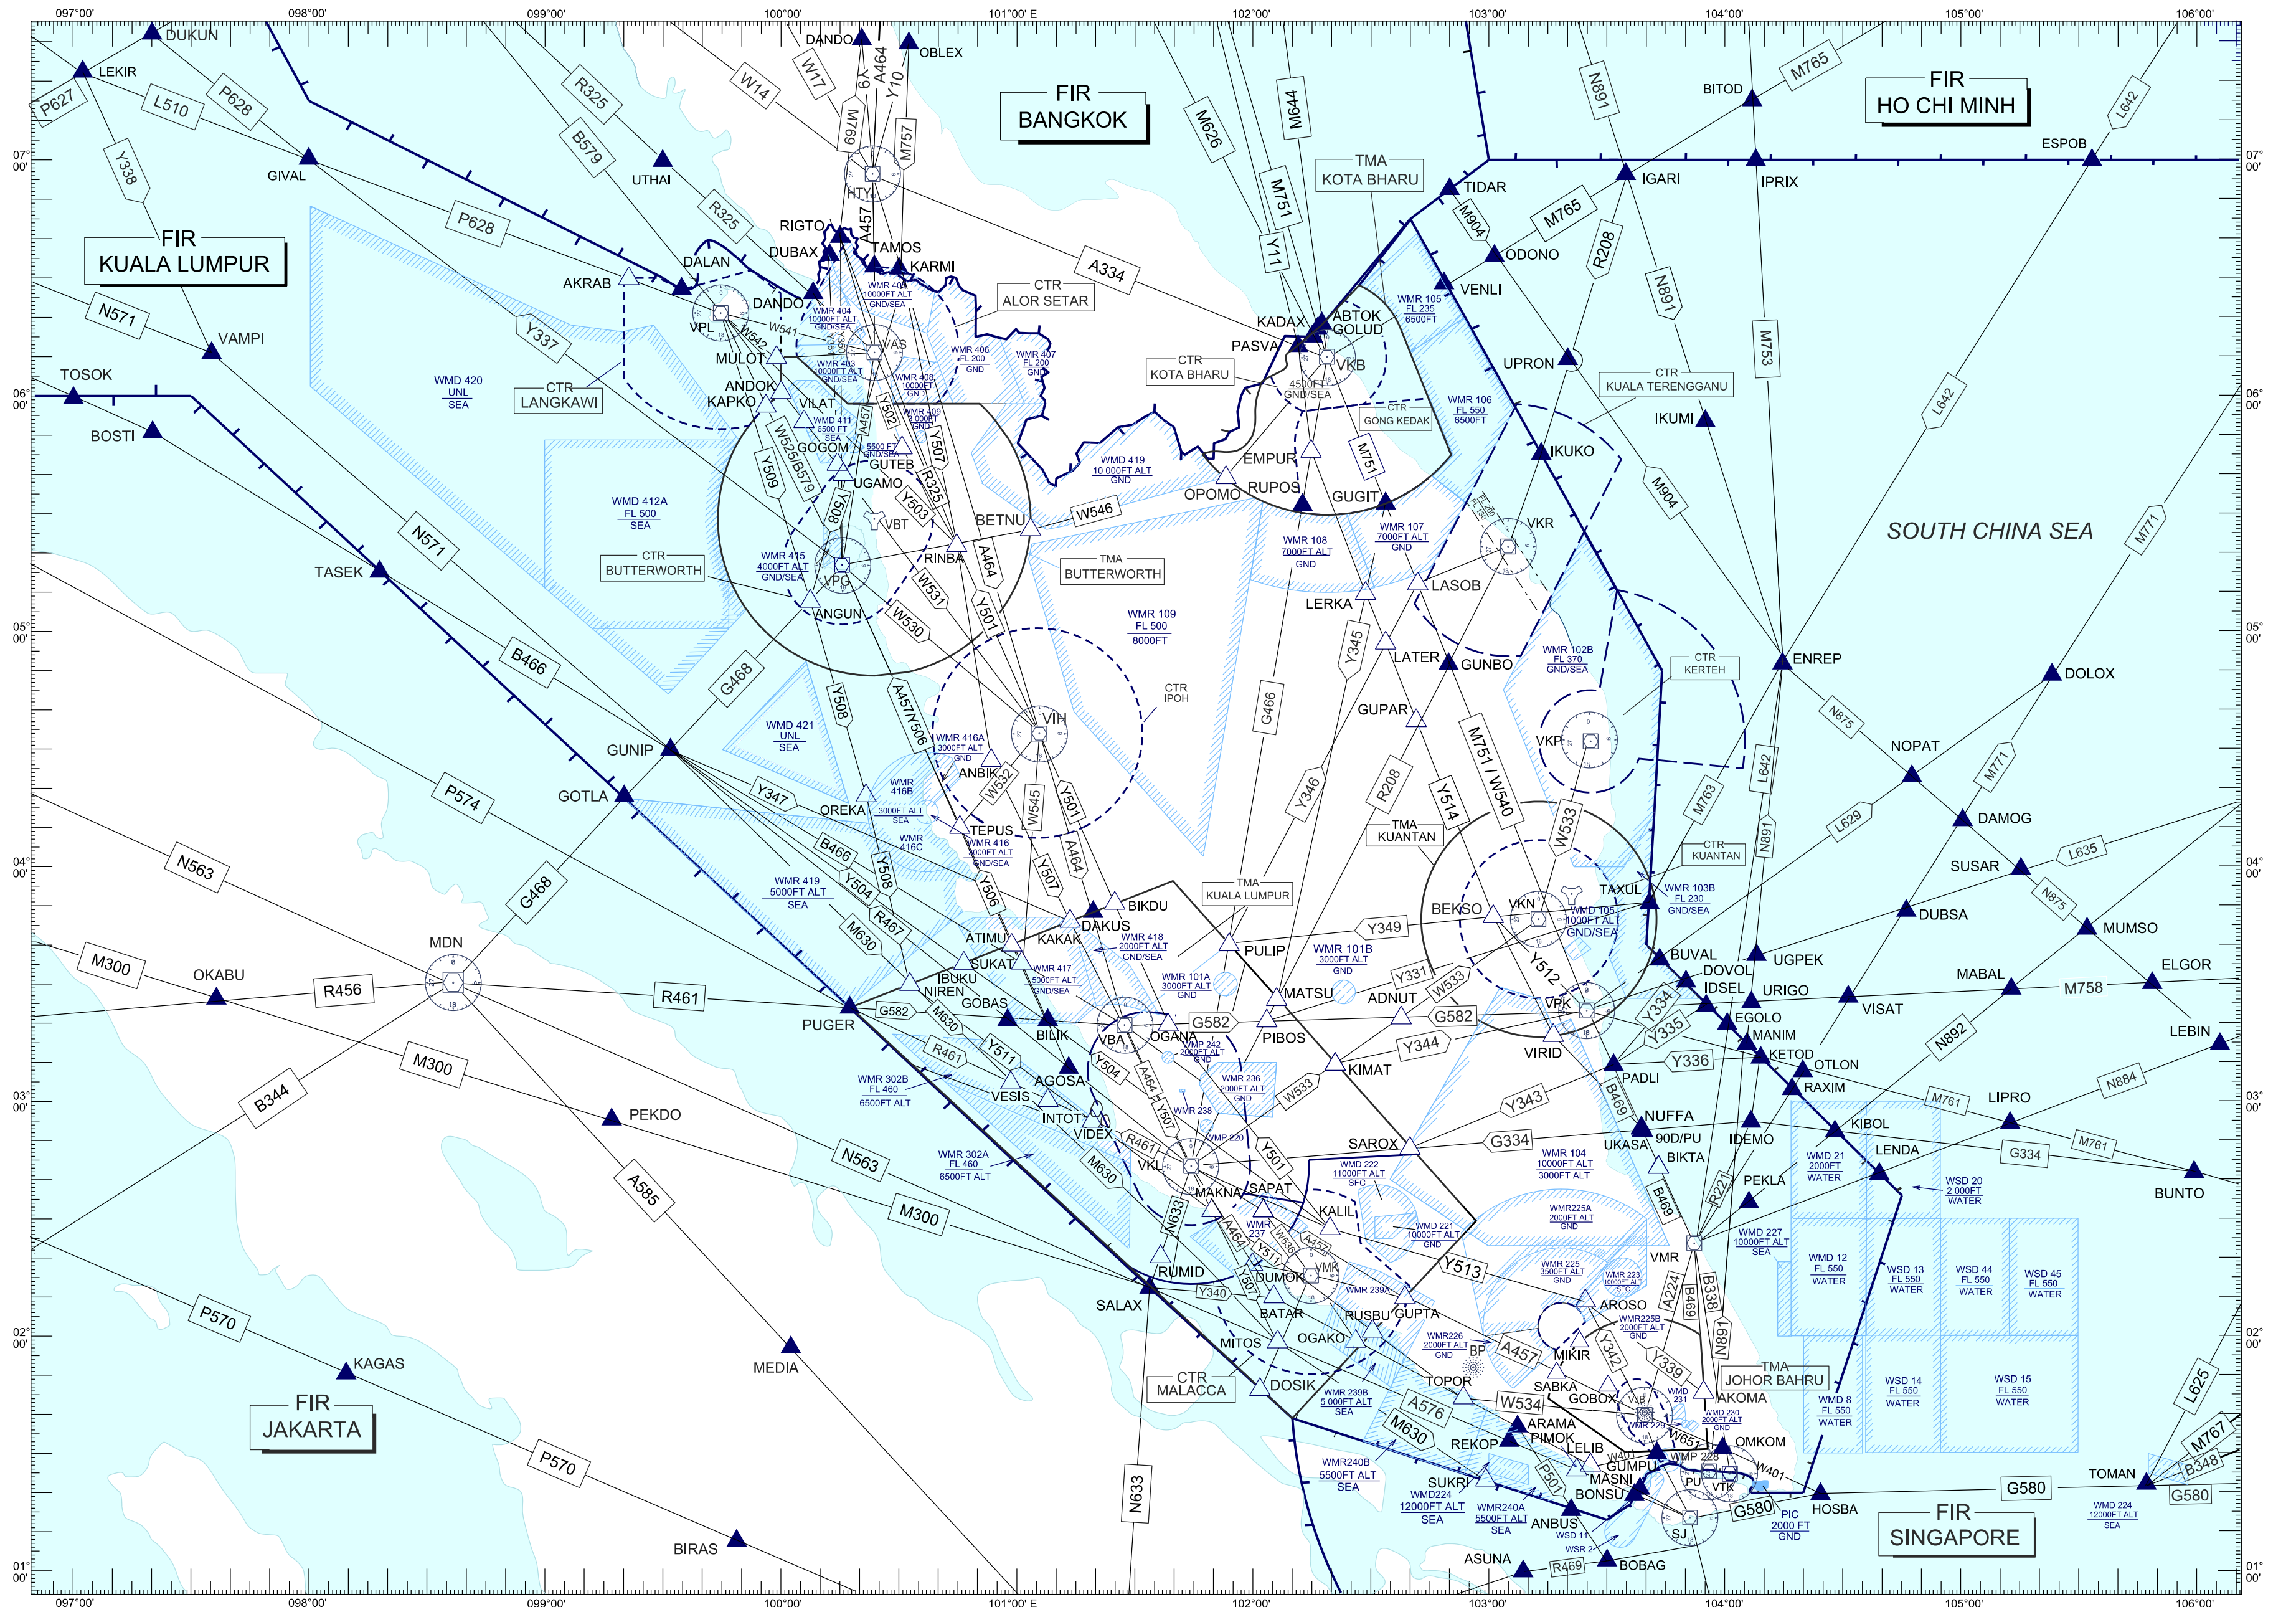

PROHIBITED, RESTRICTED AND DANGER AREAS - KUALA LUMPUR

CHANGES : LEVEL FOR WMD 221