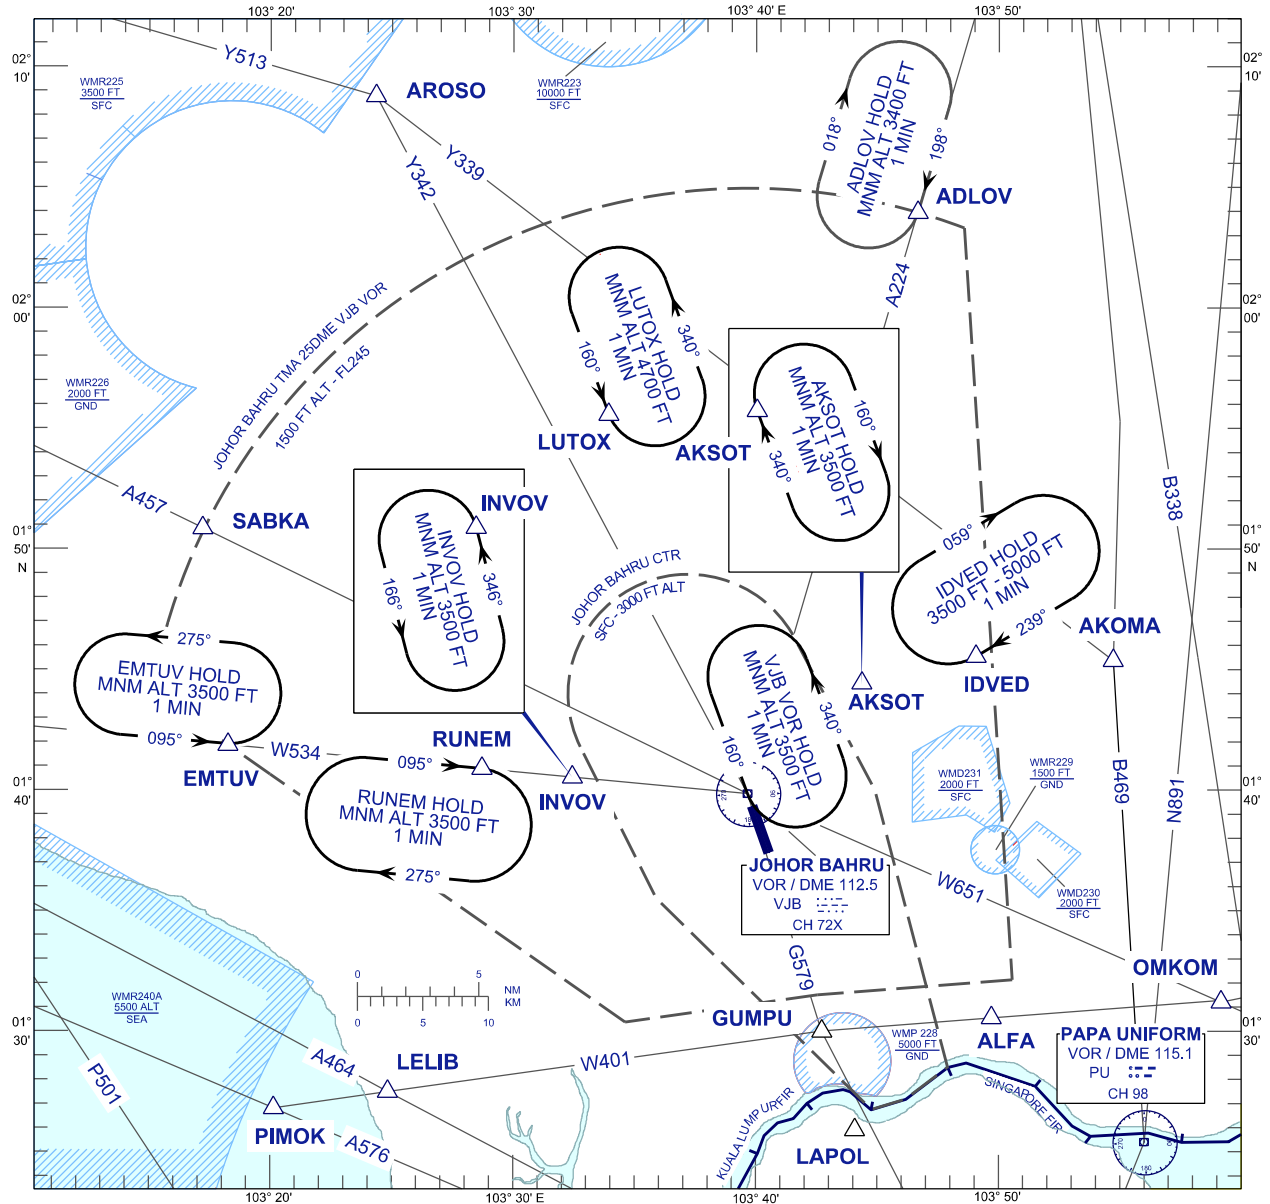

JOHOR BAHRU TMA, CTR AND HOLDING AREAS

CHANGES : RUNEM HOLDING AREA CHANGE 275° TO 095° & 095° TO 275°