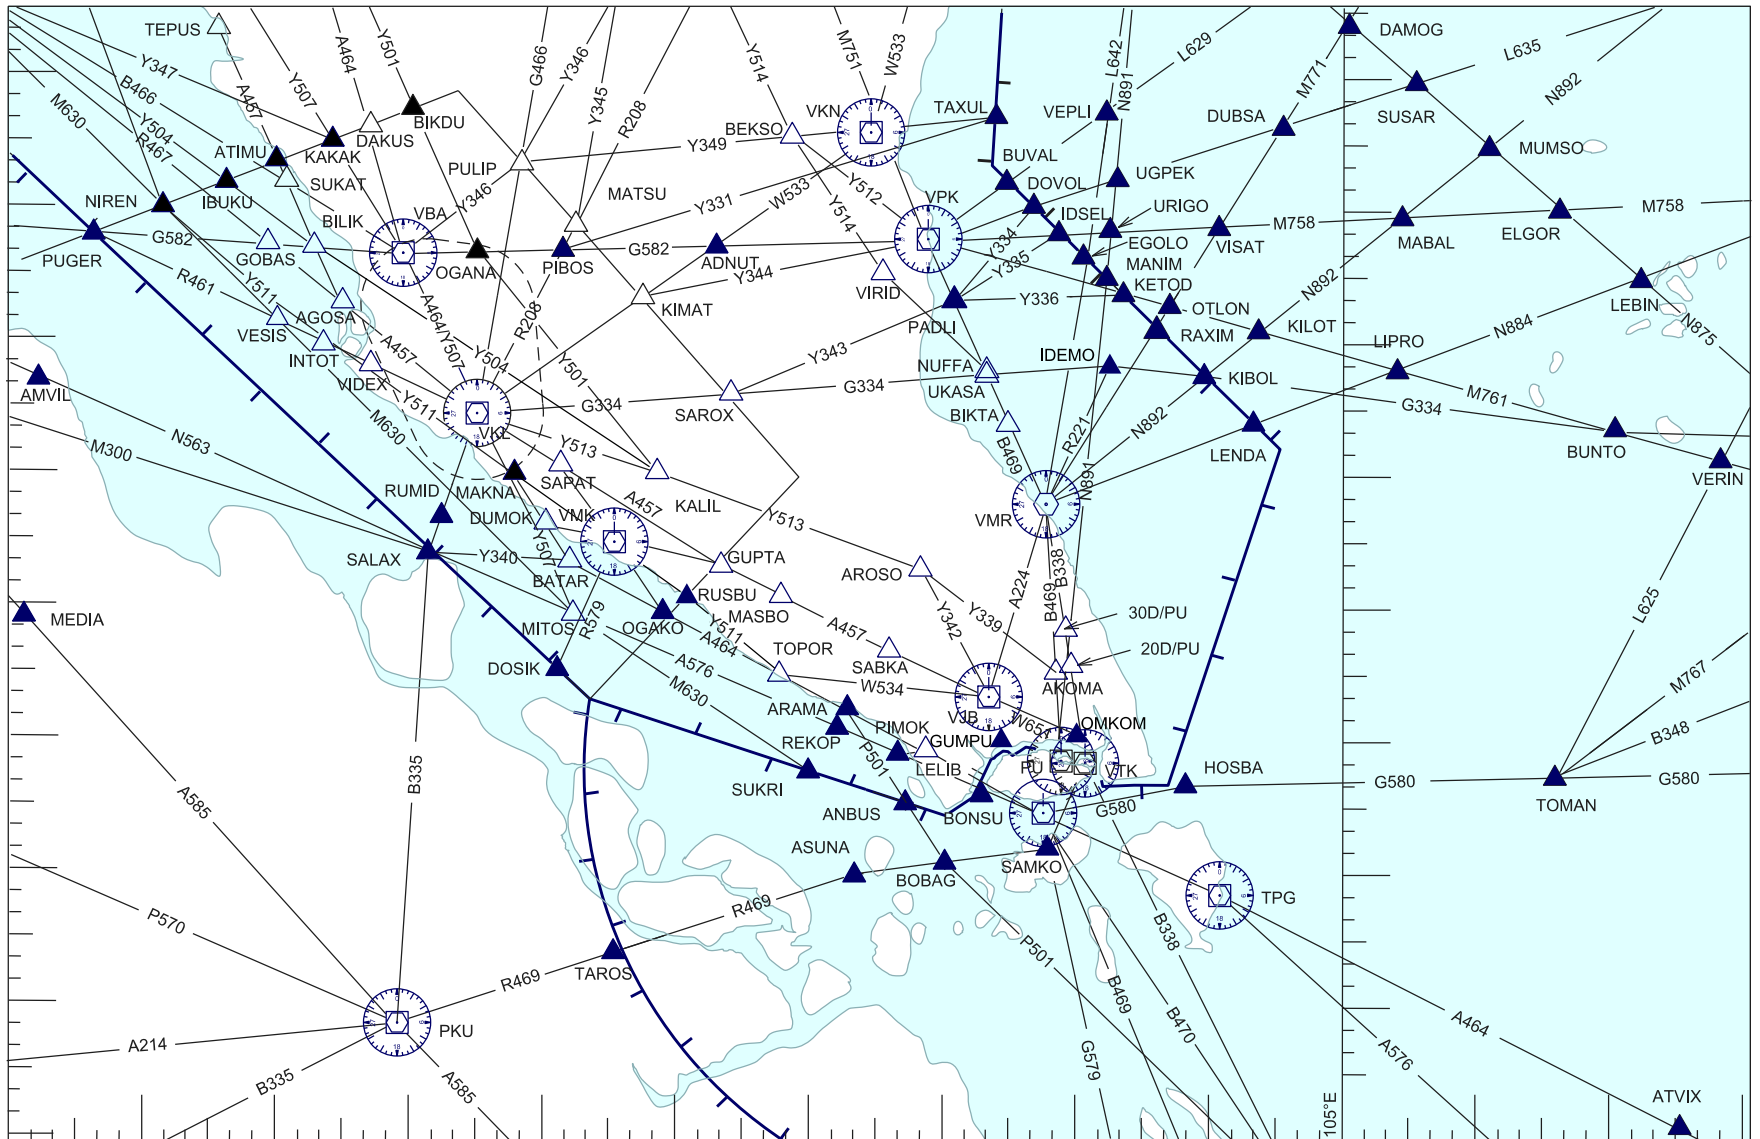

AIR TRAFFIC SERVICES ROUTES (KUALA LUMPUR FIR SOUTH)

CHANGES : DELETE PULAU TIOMAN DVOR/DME, JB NDB AND KONG KONG NDB
 INSERT IDEMO, GUMPU AND OMKOM