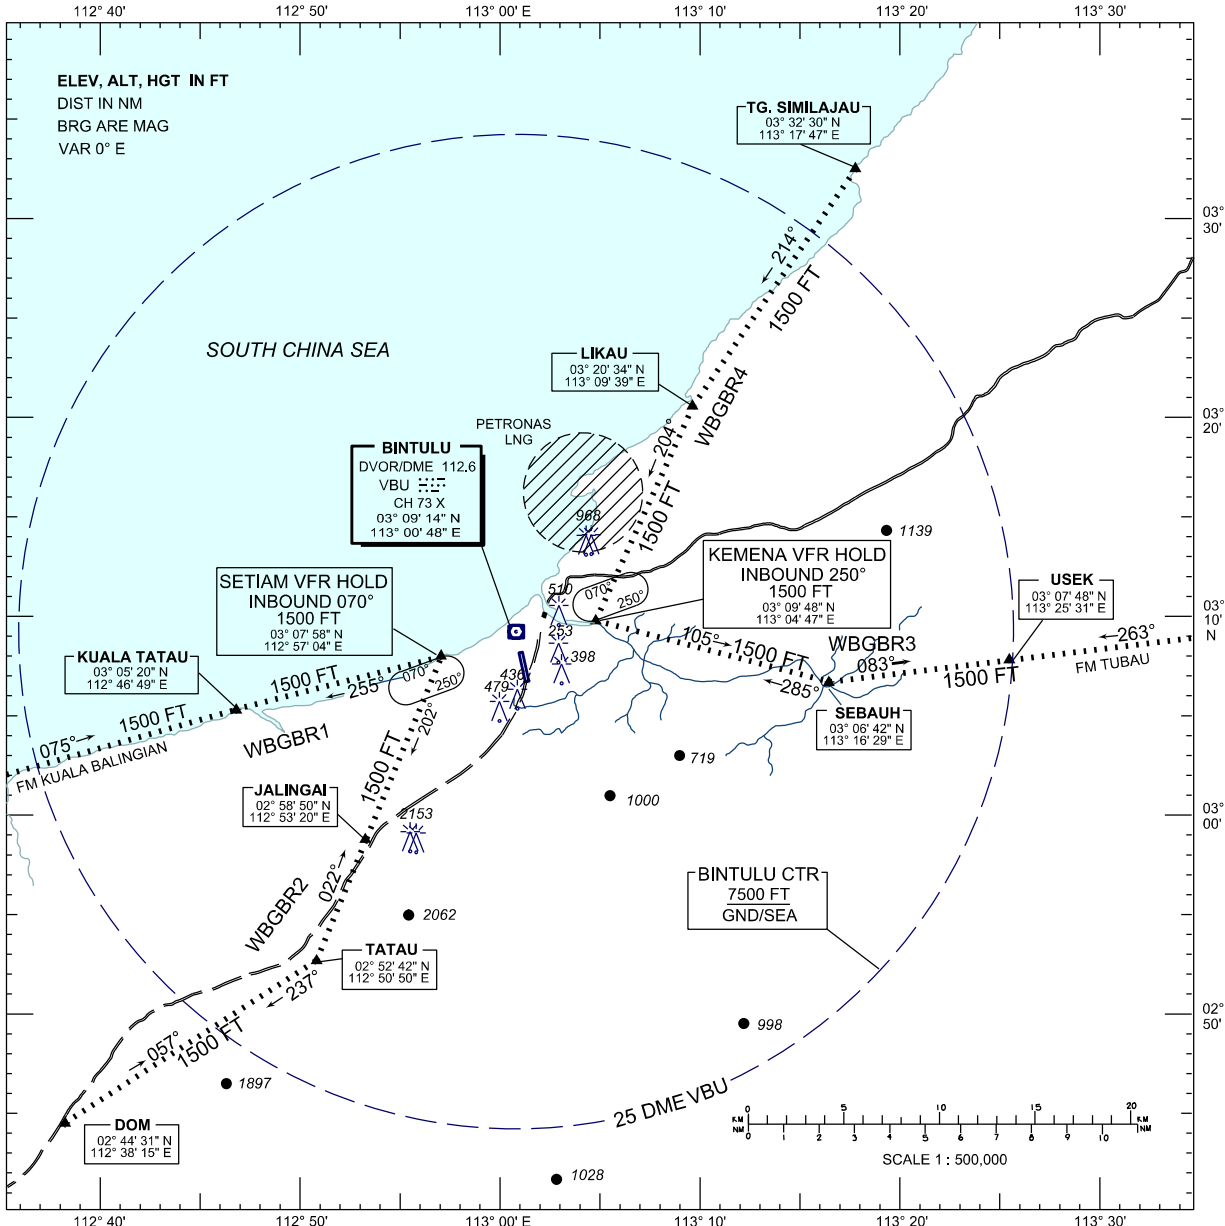

VFR ROUTES CHART

AERODROME ELEV 75 FT

TWR/APP	122.3 (P)
	119.25 (S)
	121.5
SMC	121.8
ATIS	127.8

BINTULU / BINTULU

CHANGES : RENAME OF ALL VFR ROUTE