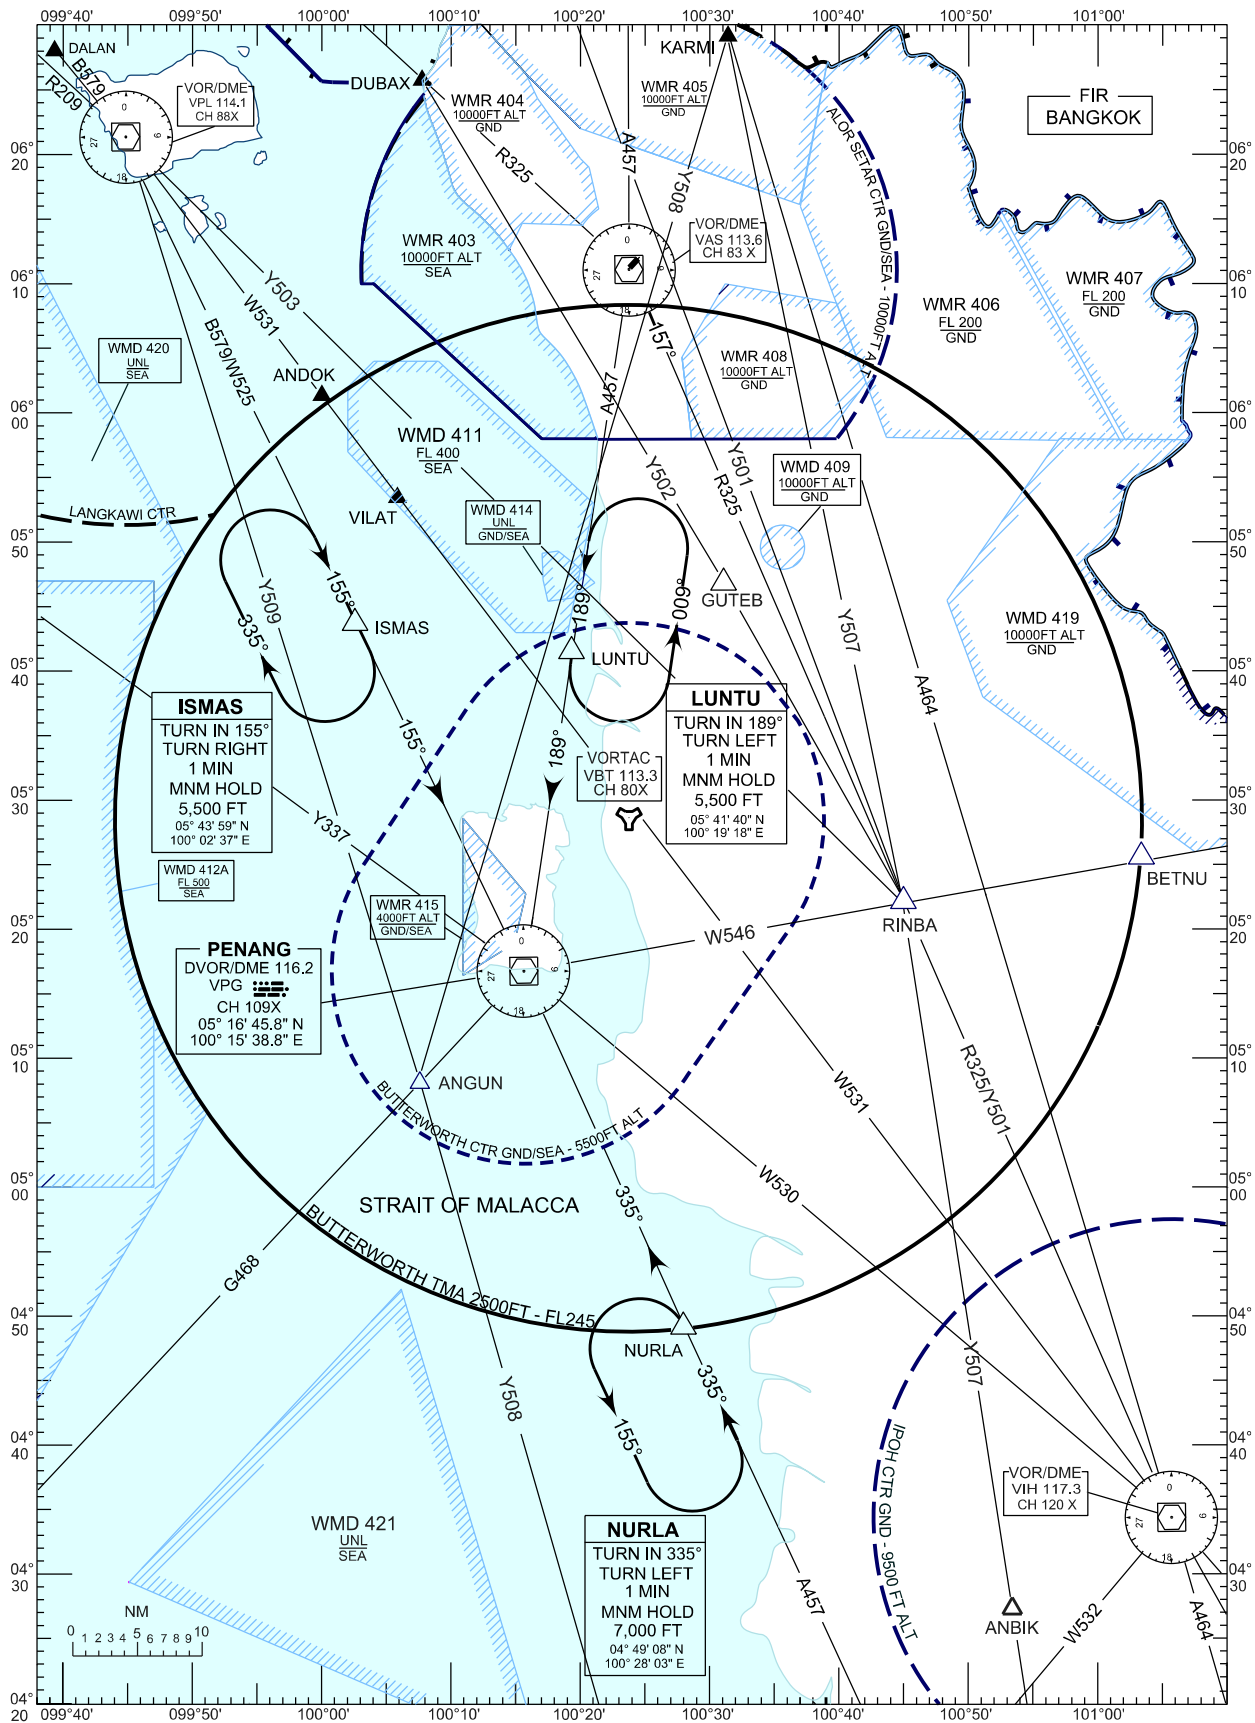

BUTTERWORTH TMA, CONTROL ZONE AND TERMINAL HOLDINGS AREAS

CHANGES : REALIGNMENT OF DANGER AREA WMD421
 ADD ANBIK, OREKA, RINBA, ANGUN, GUTEB TO THE CHART
 ADD NEW ATS/RNAV; Y501, Y502, Y503, Y507, Y508 THE CHART