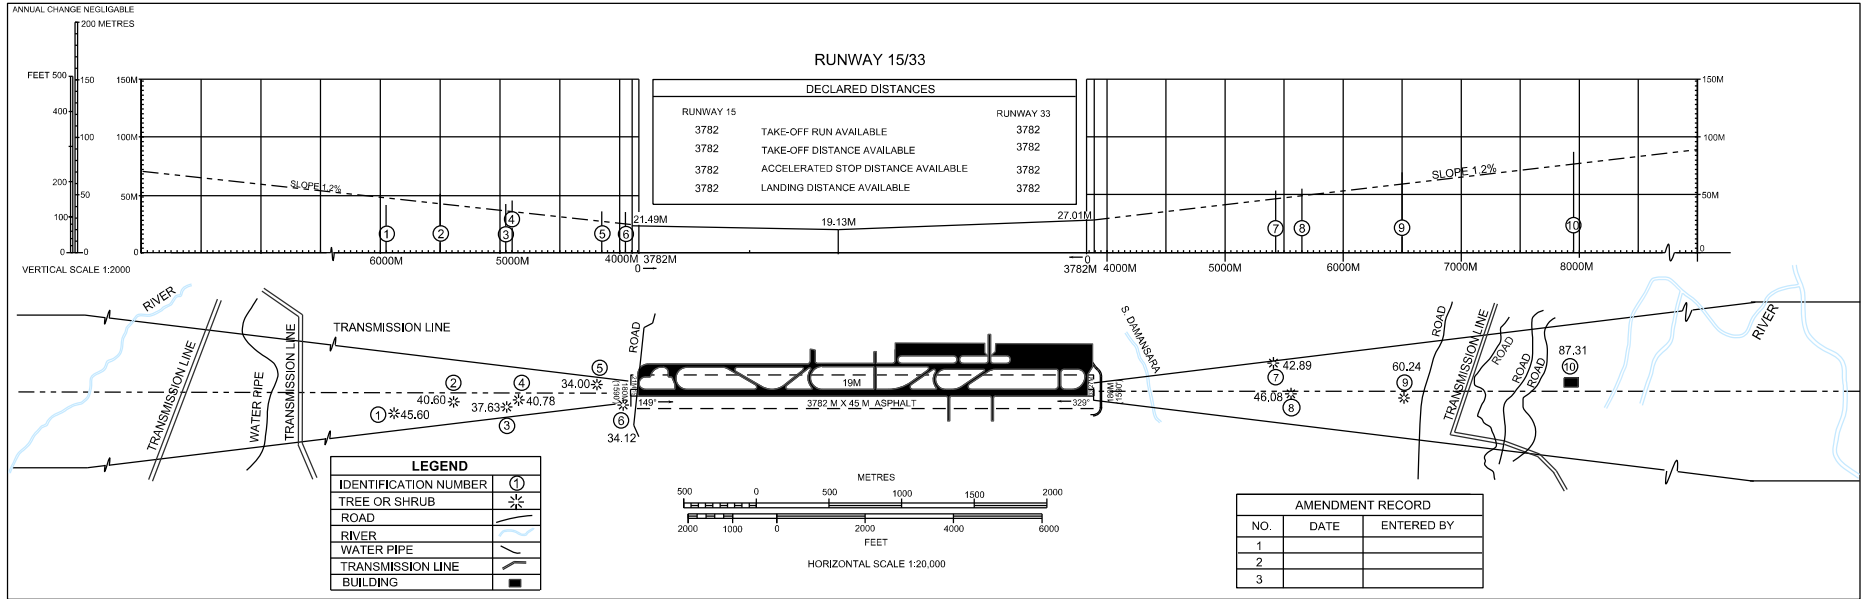

AERODROME OBSTACLE CHART - ICAO TYPE A (OPERATING LIMITATIONS)

**SUBANG/
SULTAN ABDUL AZIZ SHAH**

CHANGES : CHANGE ELEVATION FOR BOTH THRESHOLD.