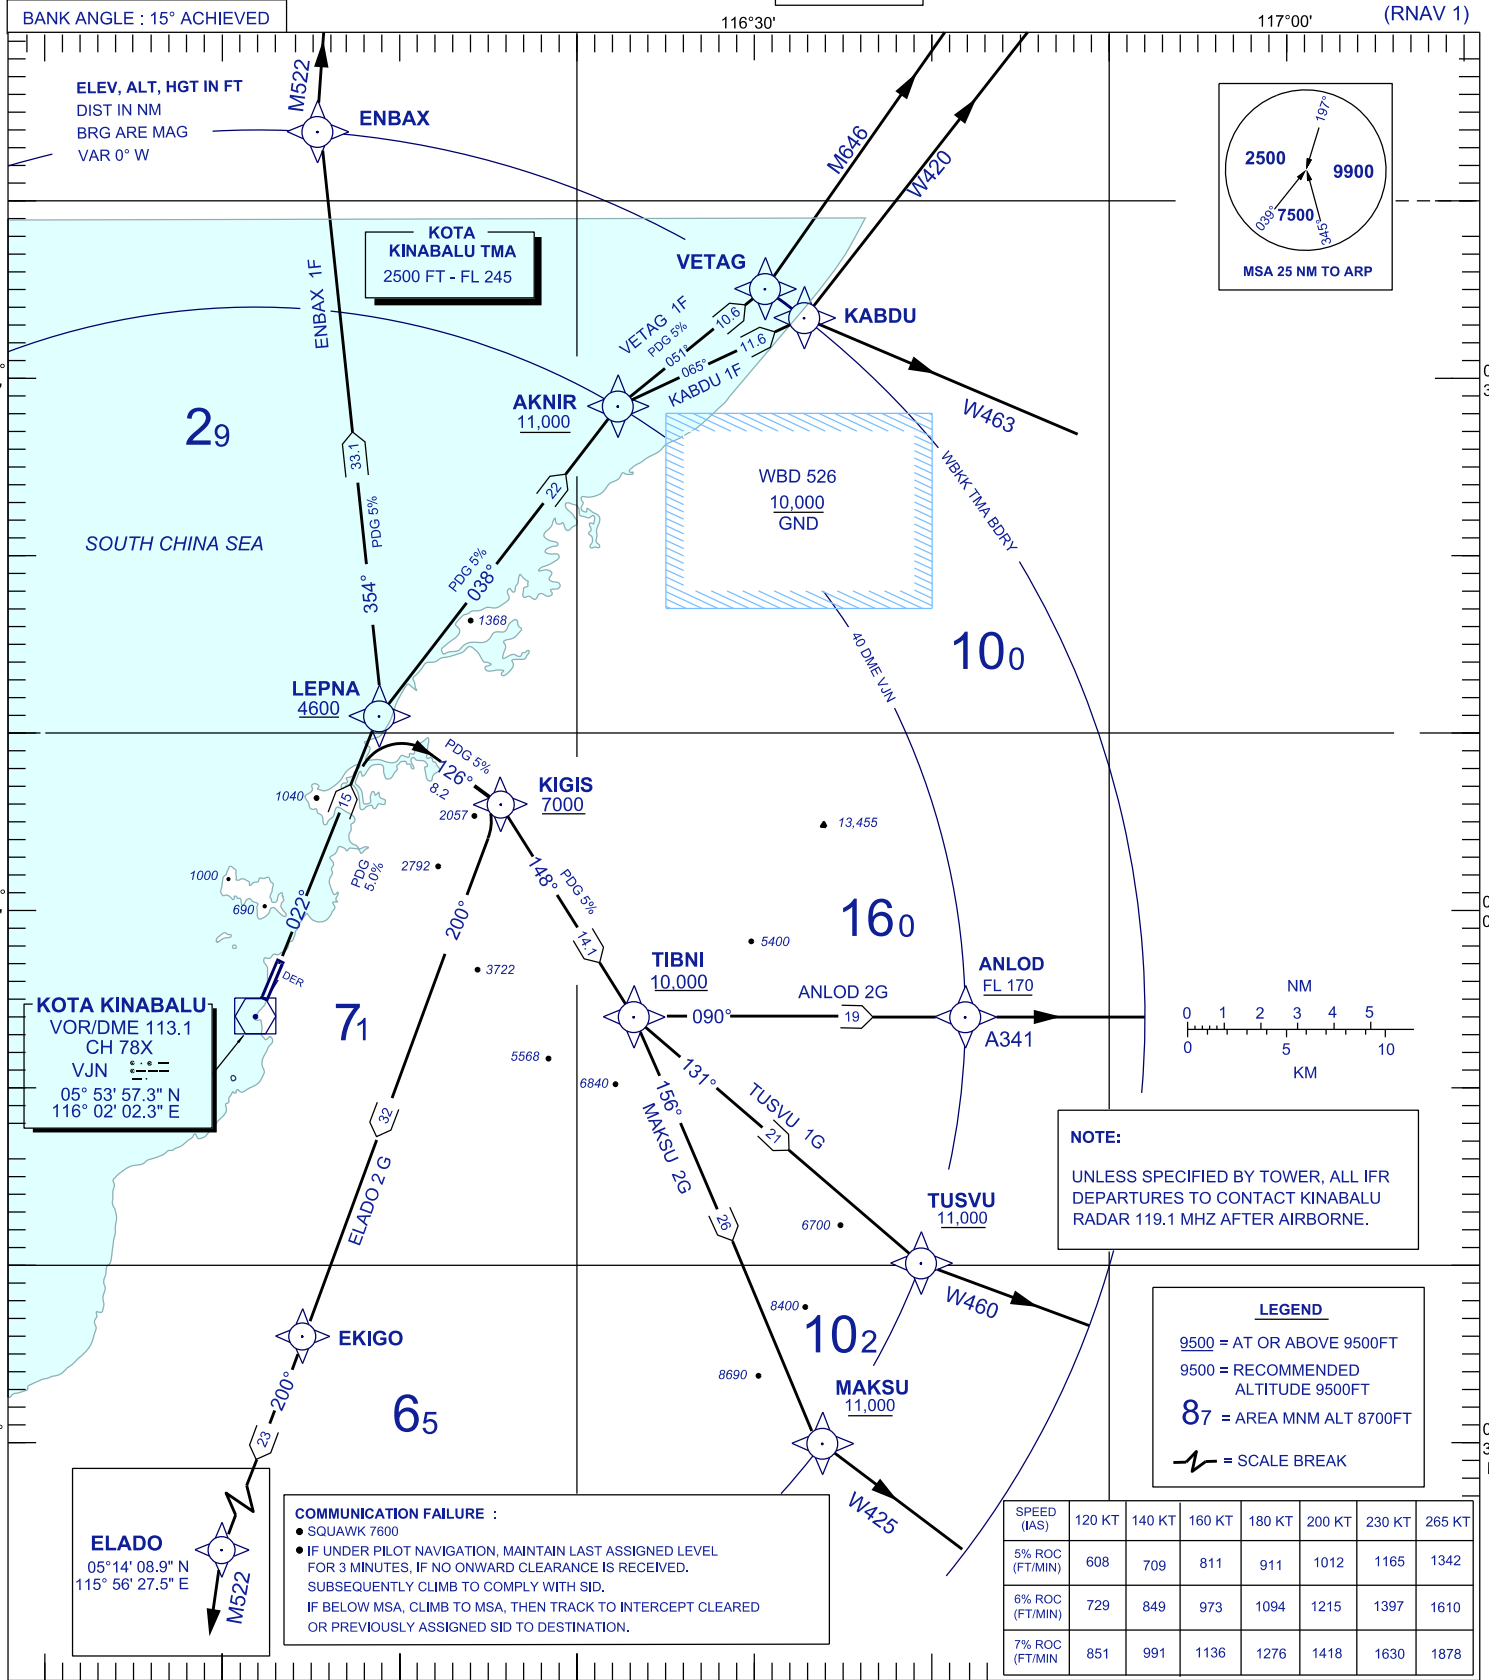

**STANDARD DEPARTURE CHART  
INSTRUMENT (SID) - ICAO**

**KOTA KINABALU/KOTA KINABALU  
(WBKK)  
RWY 02  
DEPARTURES (RIGHT/LEFT TURN)  
(RNAV 1)**

TRANSITION ALTITUDE  
11,000 FT

APP 119.1  
TWR 118.3  
GND 121.6  
ATIS 127.4

CHANGES : UPDATING THE CHART FORMAT