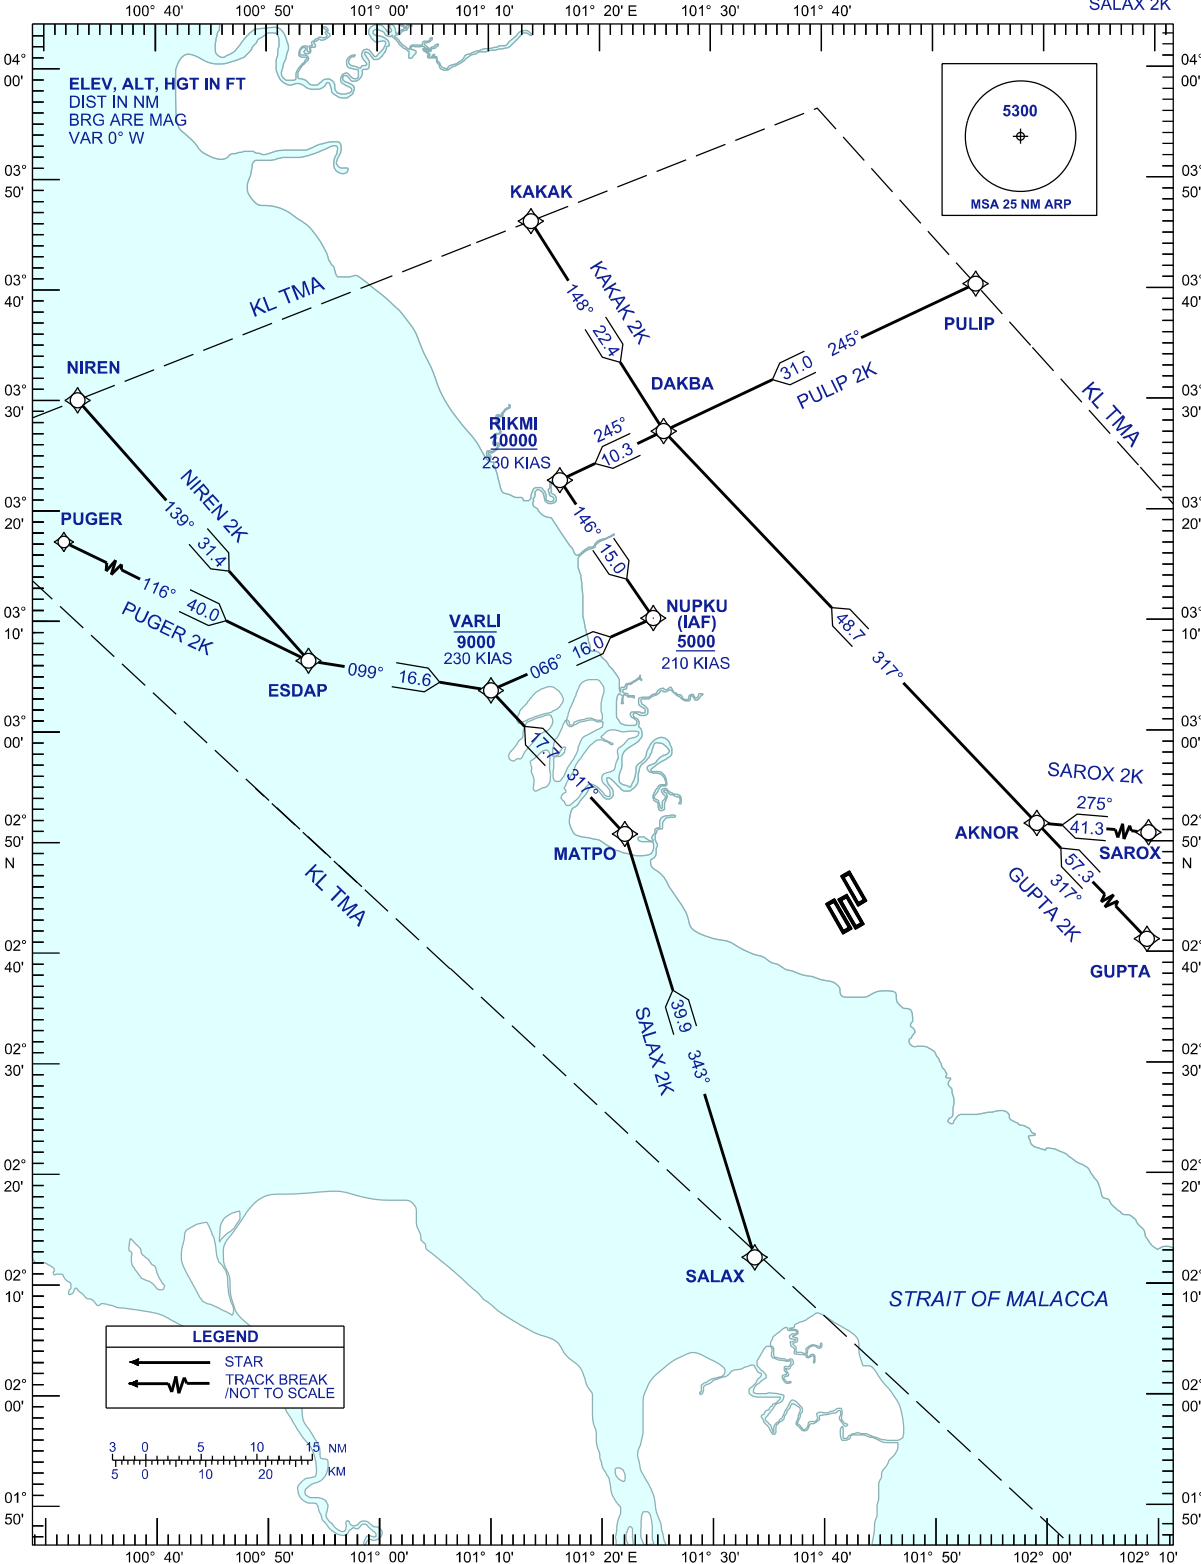

STANDARD ARRIVAL CHART INSTRUMENT (STAR) - ICAO

SEPANG/KL INTERNATIONAL AIRPORT (WMKK)

RNAV (GNSS) RWY 14L, 14R, 15

PUGER 2K KAKAK 2K SAROX 2K
NIREN 2K PULIP 2K GUPTA 2K
SALAX 2K

TRANSITION ALT 11 000 FT

APP	121.250	TWR	118.800
	124.200		118.500
	118.650		119.800
	125.850		
	135.750	ATIS	128.050

ELEV, ALT, HGT IN FT
DIST IN NM
BRG ARE MAG
VAR 0° W

LEGEND	
	STAR
	TRACK BREAK /NOT TO SCALE