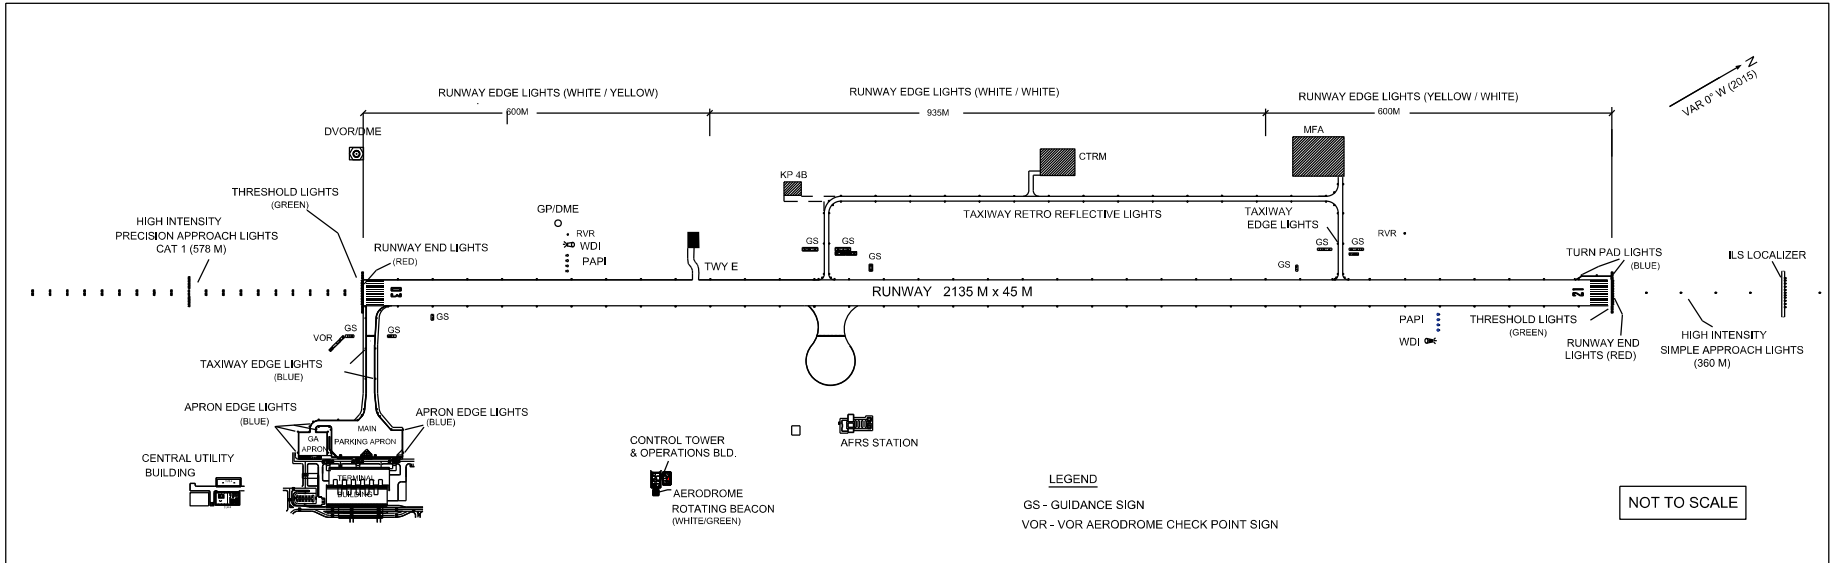

# MALACCA AIRPORT - AERONAUTICAL GROUND LIGHTING

CHANGES : ADD TWY E TO THE CHART