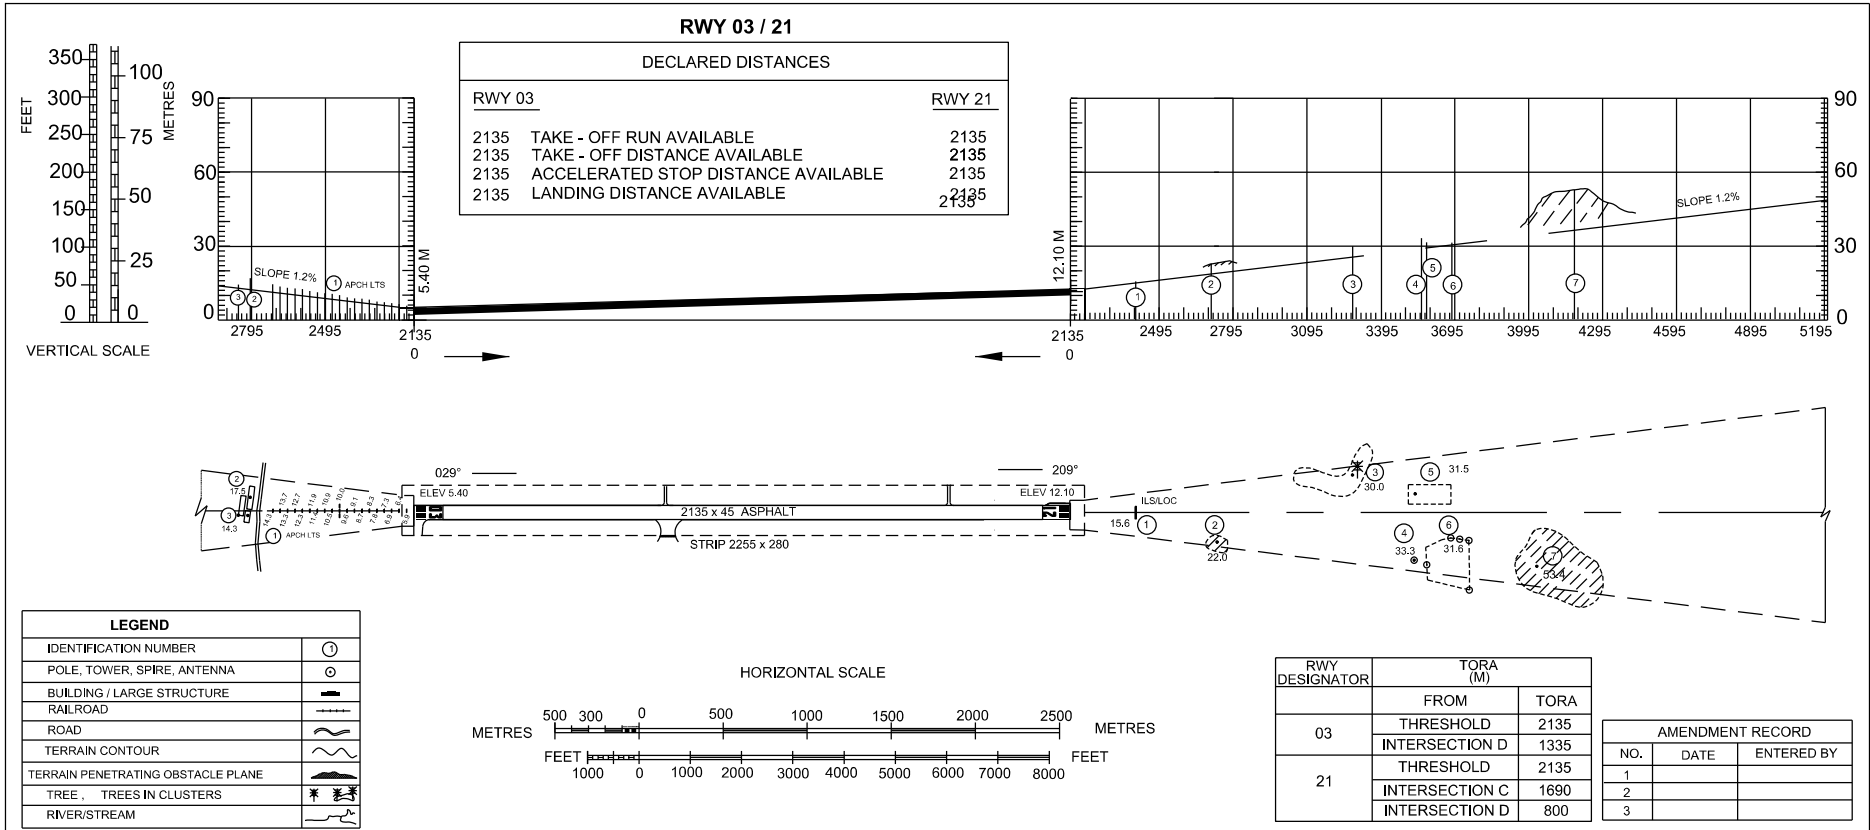

AERODROME OBSTACLE CHART - ICAO TYPE A (OPERATING LIMITATIONS)

MALACCA / MALACCA

DIMENSIONS & ELEVATIONS IN METRES
MAGNETIC VARIATION : 0° E 2019

CHANGES : AMEND BOTH RWY BEARINGS AND THRESHOLD ELEVATION VALUES
CHANGE RWY STRIP DIMENSION
ADD ADDITIONAL TORA INFORMATION FOR BOTH RWY
CHANGE TODA VALUES FOR BOTH RWY