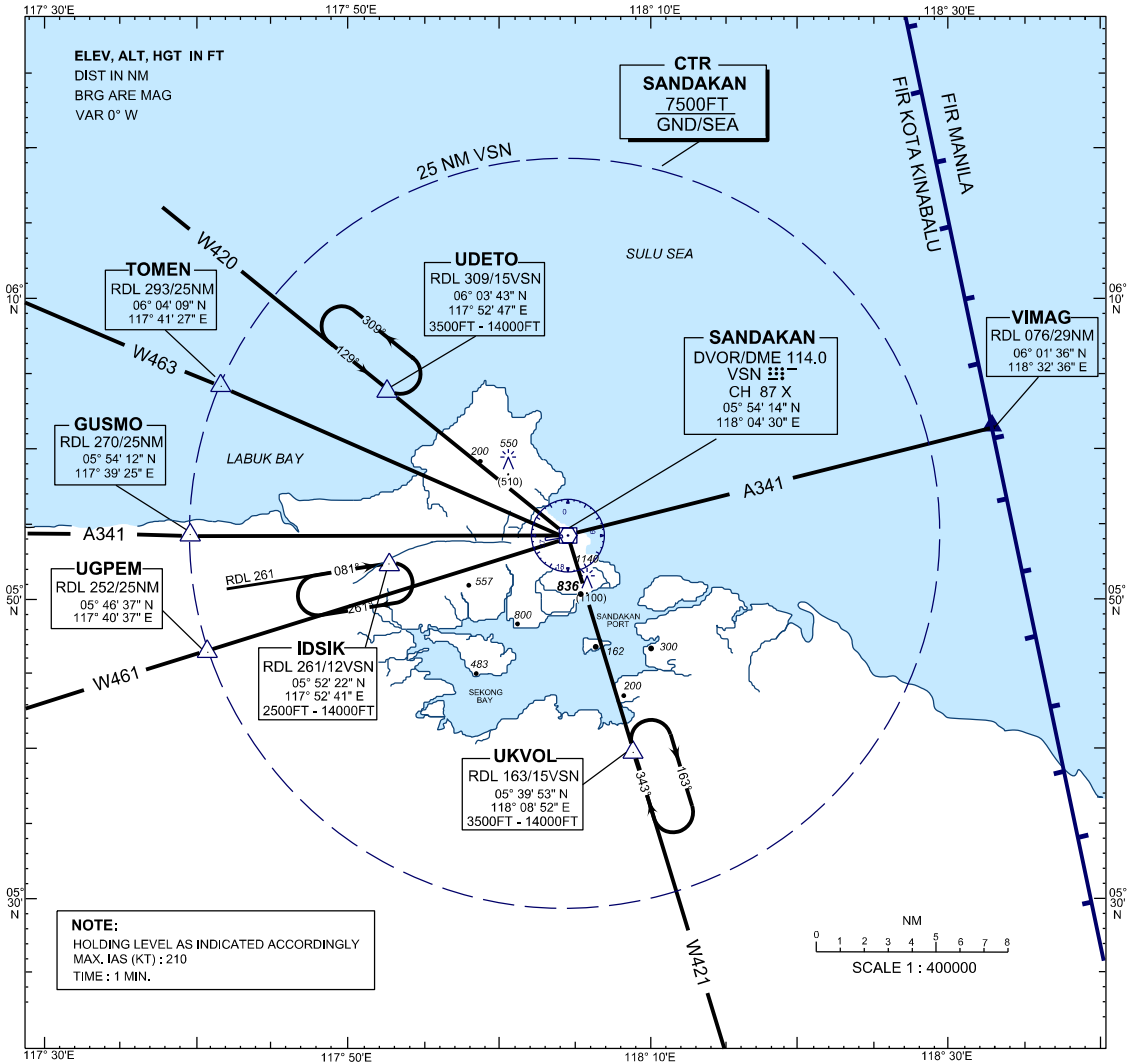

SANDAKAN CONTROL ZONE AND HOLDING AREAS

CHANGES : AMEND COORDINATES FOR DVOR/DME