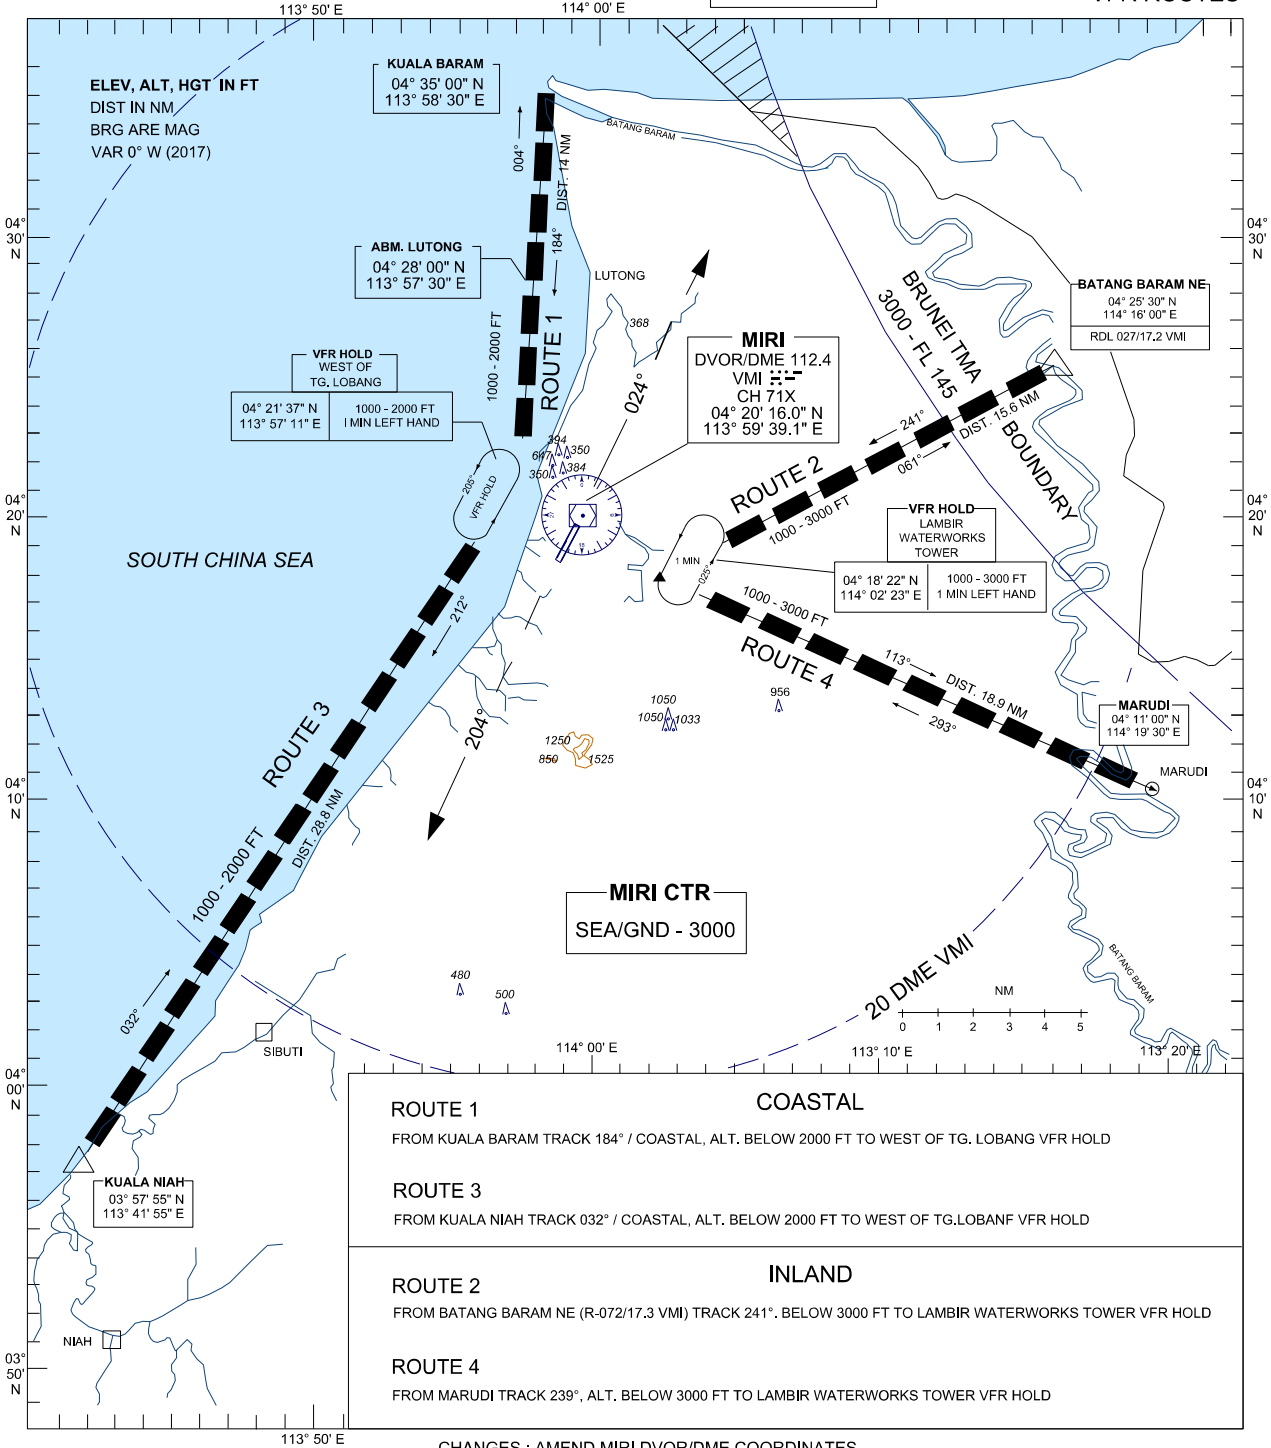

VISUAL CHART - ICAO

AERODROME ELEV 59 FT

TWR - 123.30 (P)
- 122.70 (S)
SMC - 121.9
ATIS - 127.0

MIRI/MIRI (WBGR)

VFR ROUTES

CHANGES : AMEND MIRI DVOR/DME COORDINATES
REMOVE NDB FROM THE CHART.