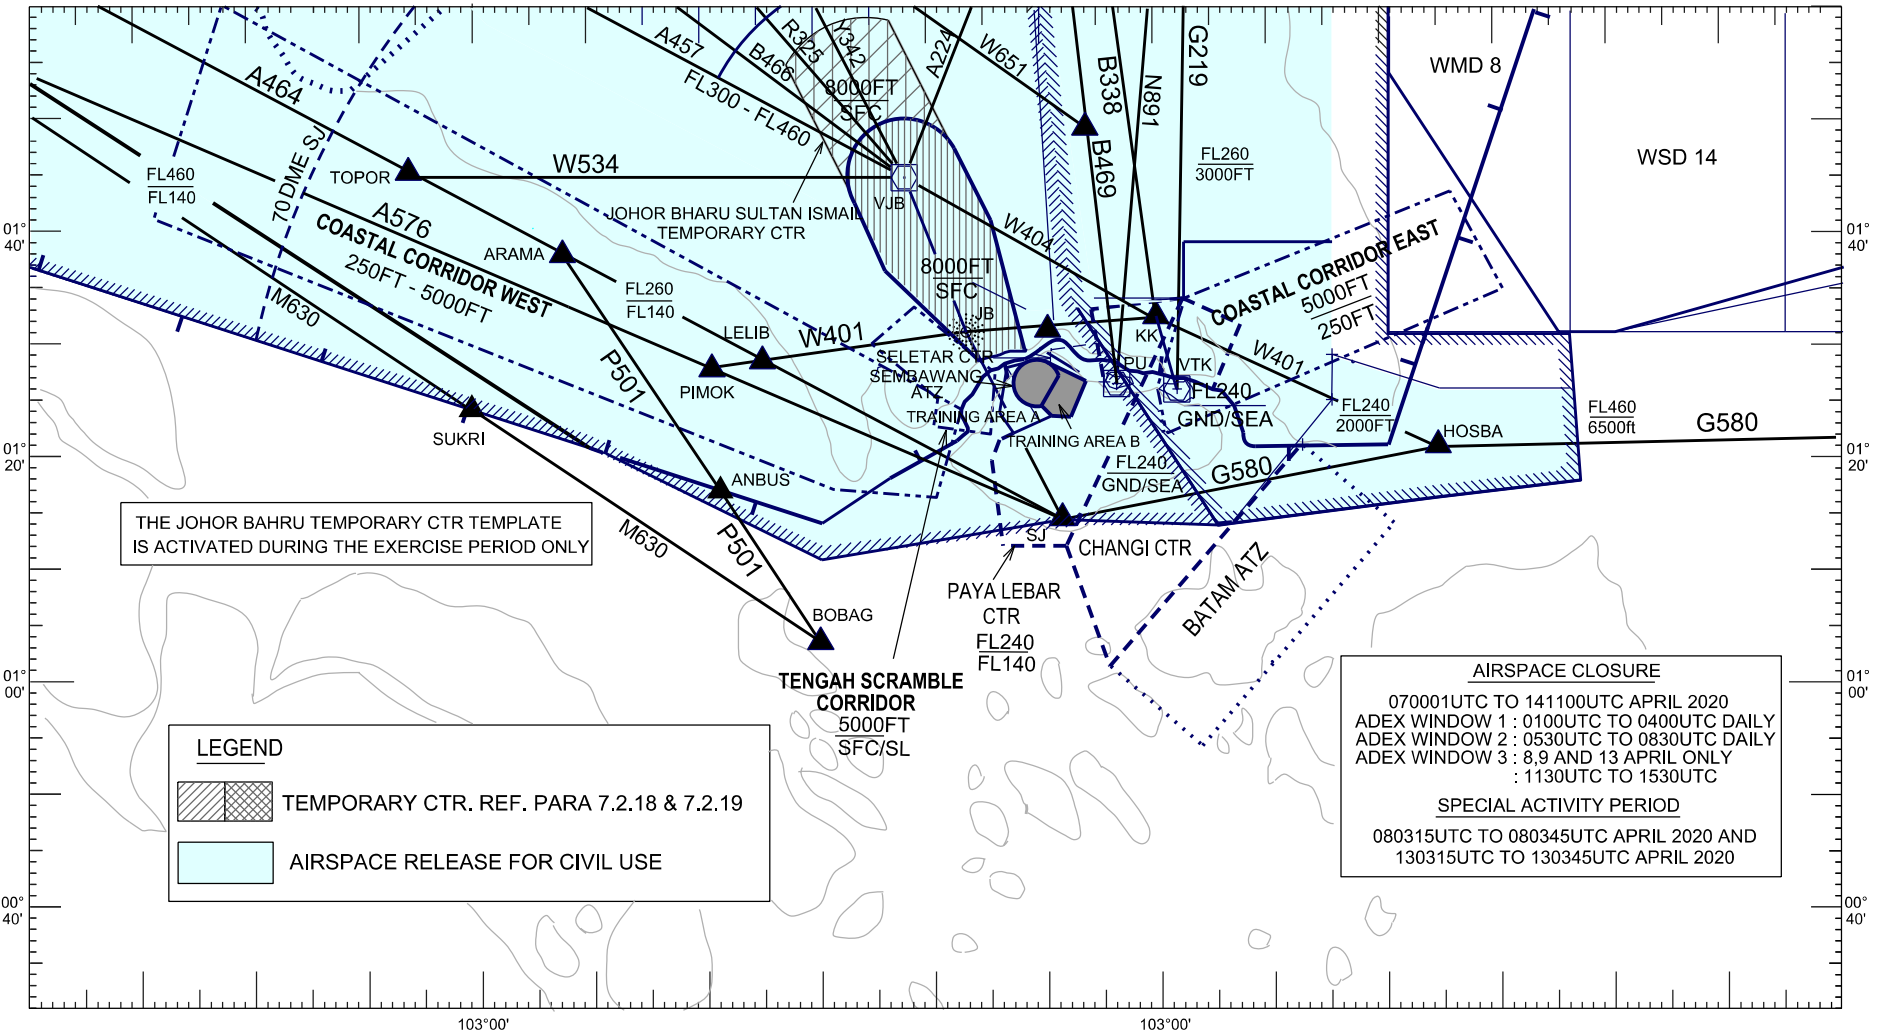

# AIRSPACE CLOSURE KUALA LUMPUR & SINGAPORE FIRs EXERCISE BERSAMA SHIELD 2020 070001UTC TO 141100UTC APRIL 2020

CHART 4

THE JOHOR BAHRU TEMPORARY CTR TEMPLATE IS ACTIVATED DURING THE EXERCISE PERIOD ONLY

**LEGEND**

- TEMPORARY CTR. REF. PARA 7.2.18 & 7.2.19
- AIRSPACE RELEASE FOR CIVIL USE

**AIRSPACE CLOSURE**

070001UTC TO 141100UTC APRIL 2020  
 ADEX WINDOW 1 : 0100UTC TO 0400UTC DAILY  
 ADEX WINDOW 2 : 0530UTC TO 0830UTC DAILY  
 ADEX WINDOW 3 : 8,9 AND 13 APRIL ONLY  
 : 1130UTC TO 1530UTC

**SPECIAL ACTIVITY PERIOD**

080315UTC TO 080345UTC APRIL 2020 AND  
 130315UTC TO 130345UTC APRIL 2020