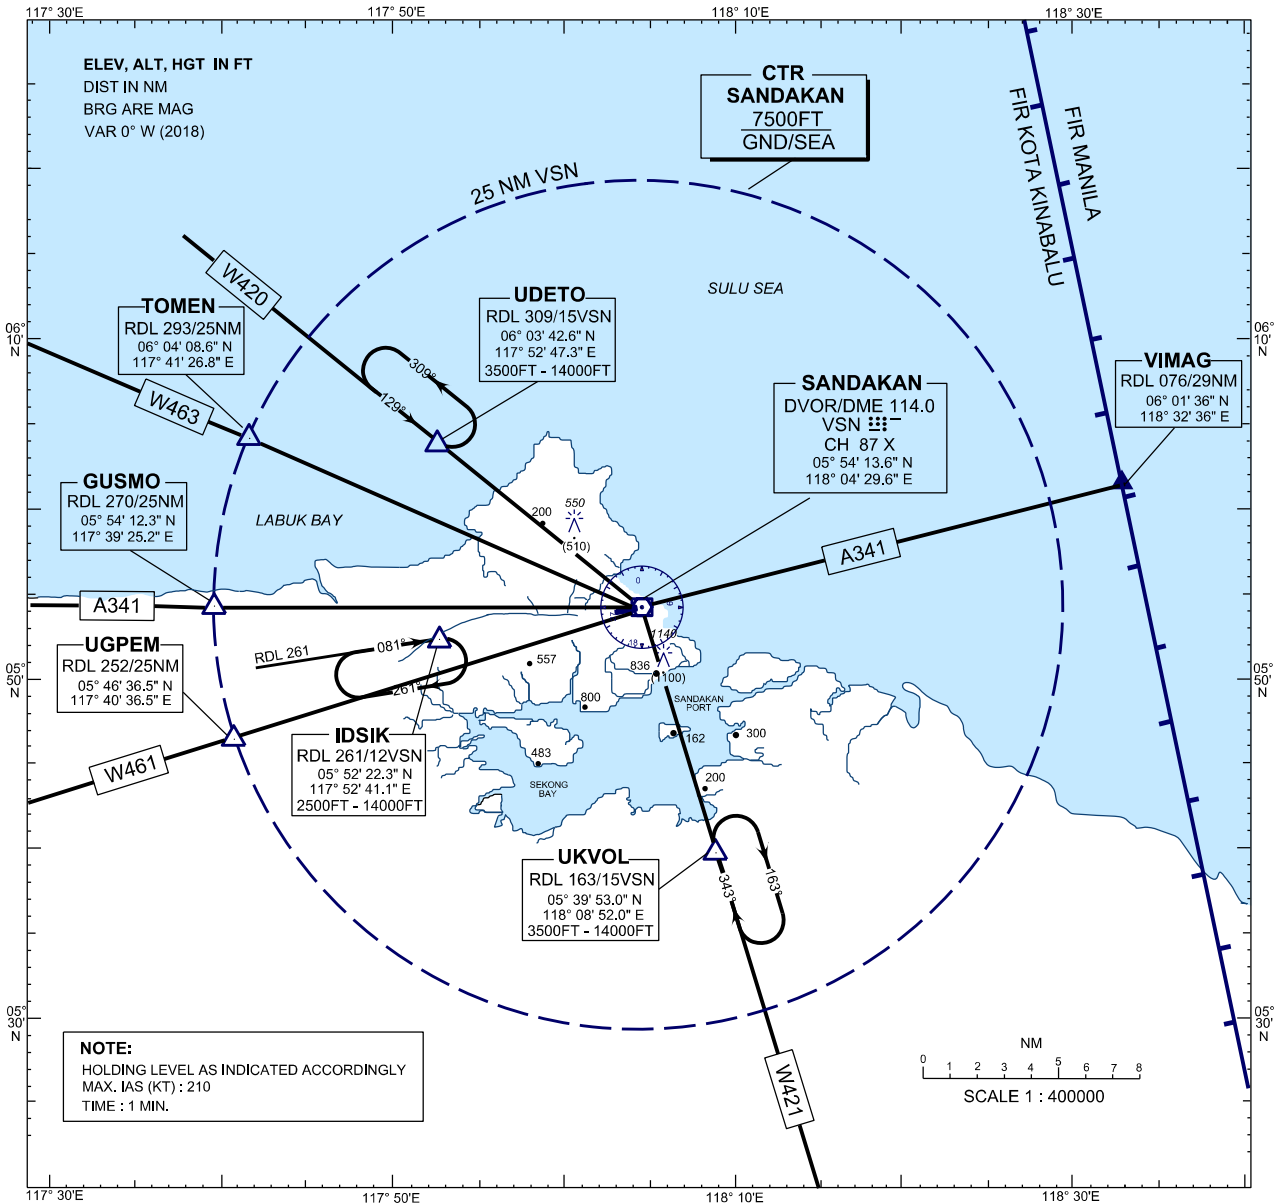

# SANDAKAN CONTROL ZONE AND HOLDING AREAS

CHANGES : CHANGE VOR TO DVOR  
REMOVE NDB FROM THE CHART.  
CHANGE NOBID TO GUSMO