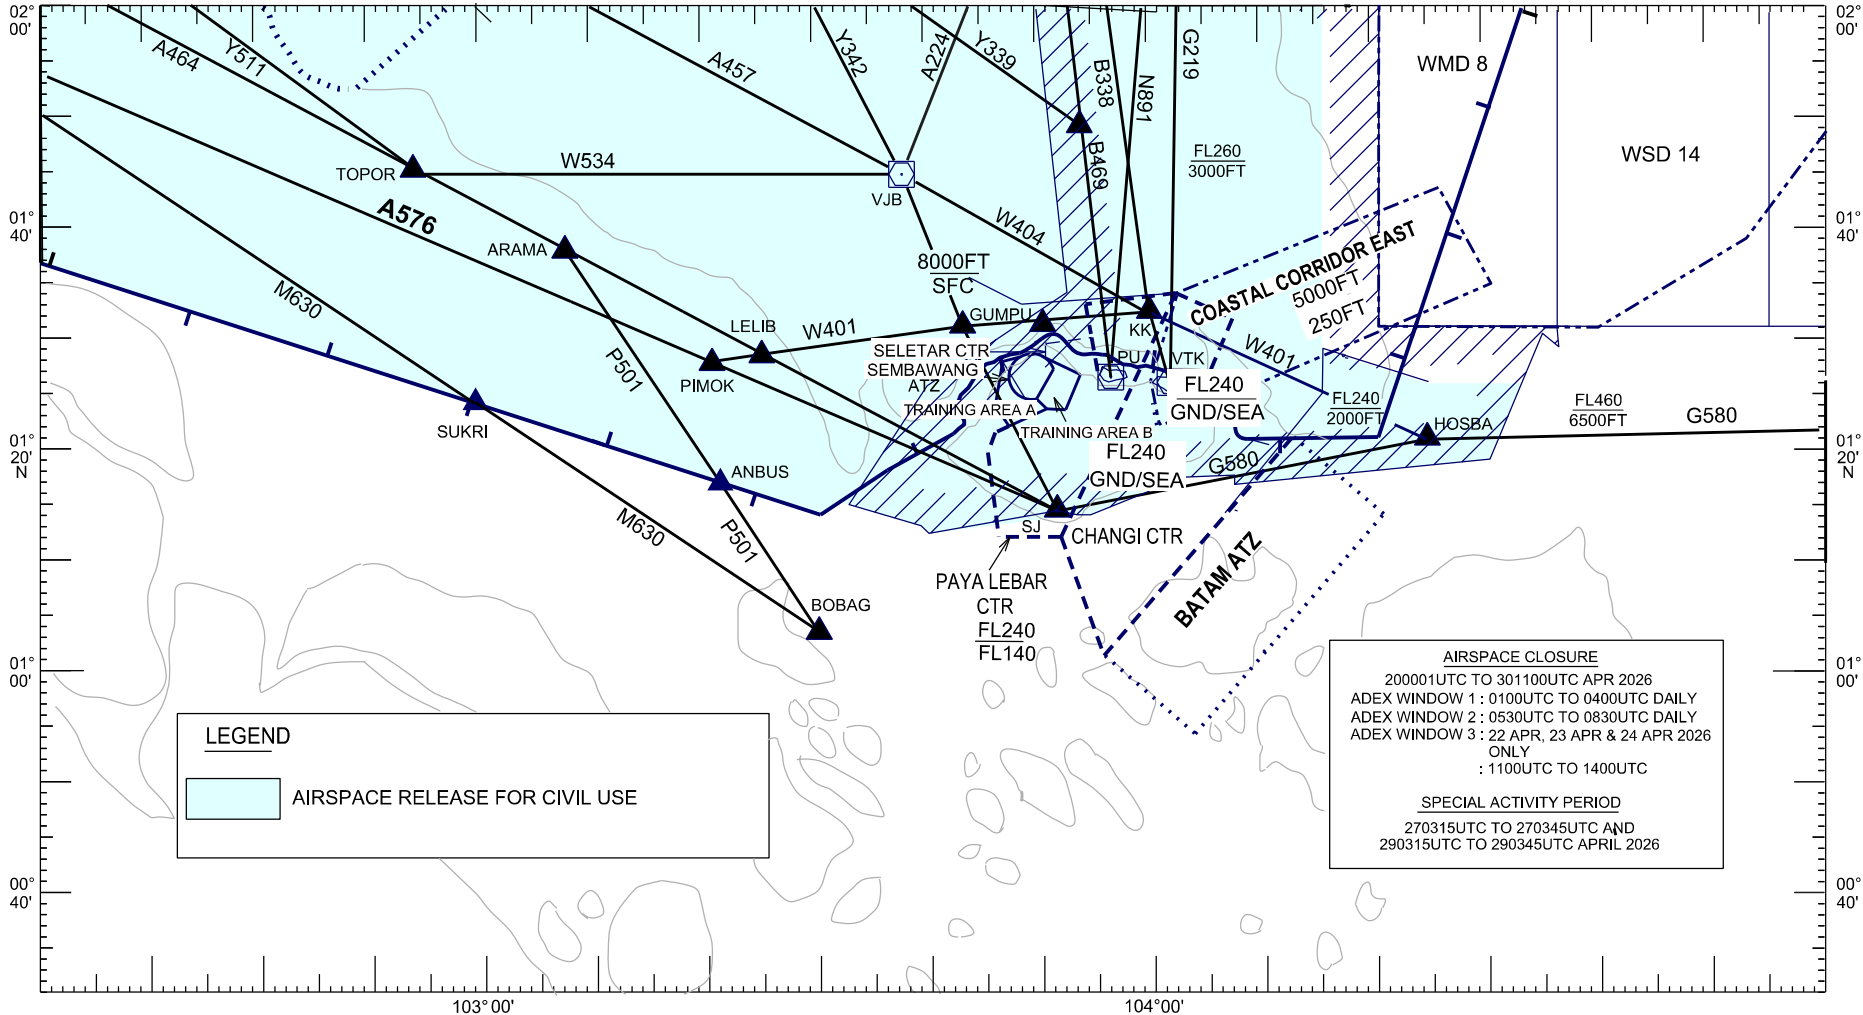

AIRSPACE CLOSURE KUALA LUMPUR & SINGAPORE FIRS EXERCISE BERSAMA SHIELD 2026 200001UTC TO 301100UTC APR 2026

LEGEND

AIRSPACE RELEASE FOR CIVIL USE

AIRSPACE CLOSURE
 200001UTC TO 301100UTC APR 2026
 ADEX WINDOW 1 : 0100UTC TO 0400UTC DAILY
 ADEX WINDOW 2 : 0530UTC TO 0830UTC DAILY
 ADEX WINDOW 3 : 22 APR, 23 APR & 24 APR 2026 ONLY
 : 1100UTC TO 1400UTC

SPECIAL ACTIVITY PERIOD
 270315UTC TO 270345UTC AND
 290315UTC TO 290345UTC APRIL 2026