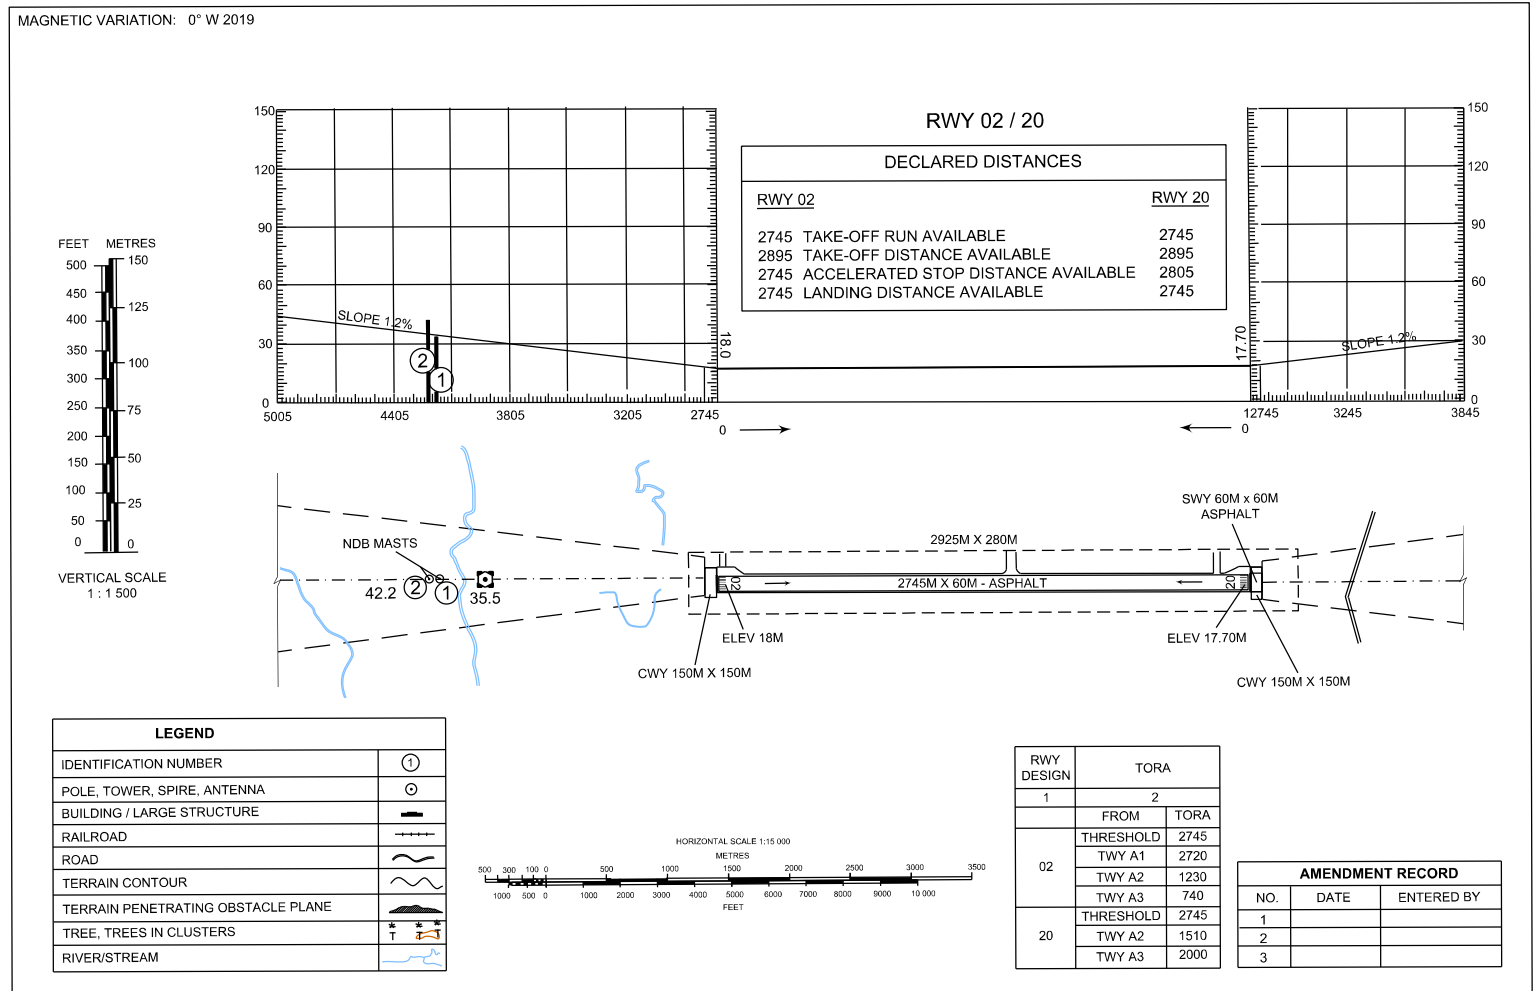

**AERODROME OBSTACLE CHART - ICAO
TYPE A (OPERATING LIMITATIONS)**

MIRI/MIRI

DIMENSIONS & ELEVATIONS IN METRES

MAGNETIC VARIATION: 0° W 2019

CHANGES : ADD DVOR/DME VMY