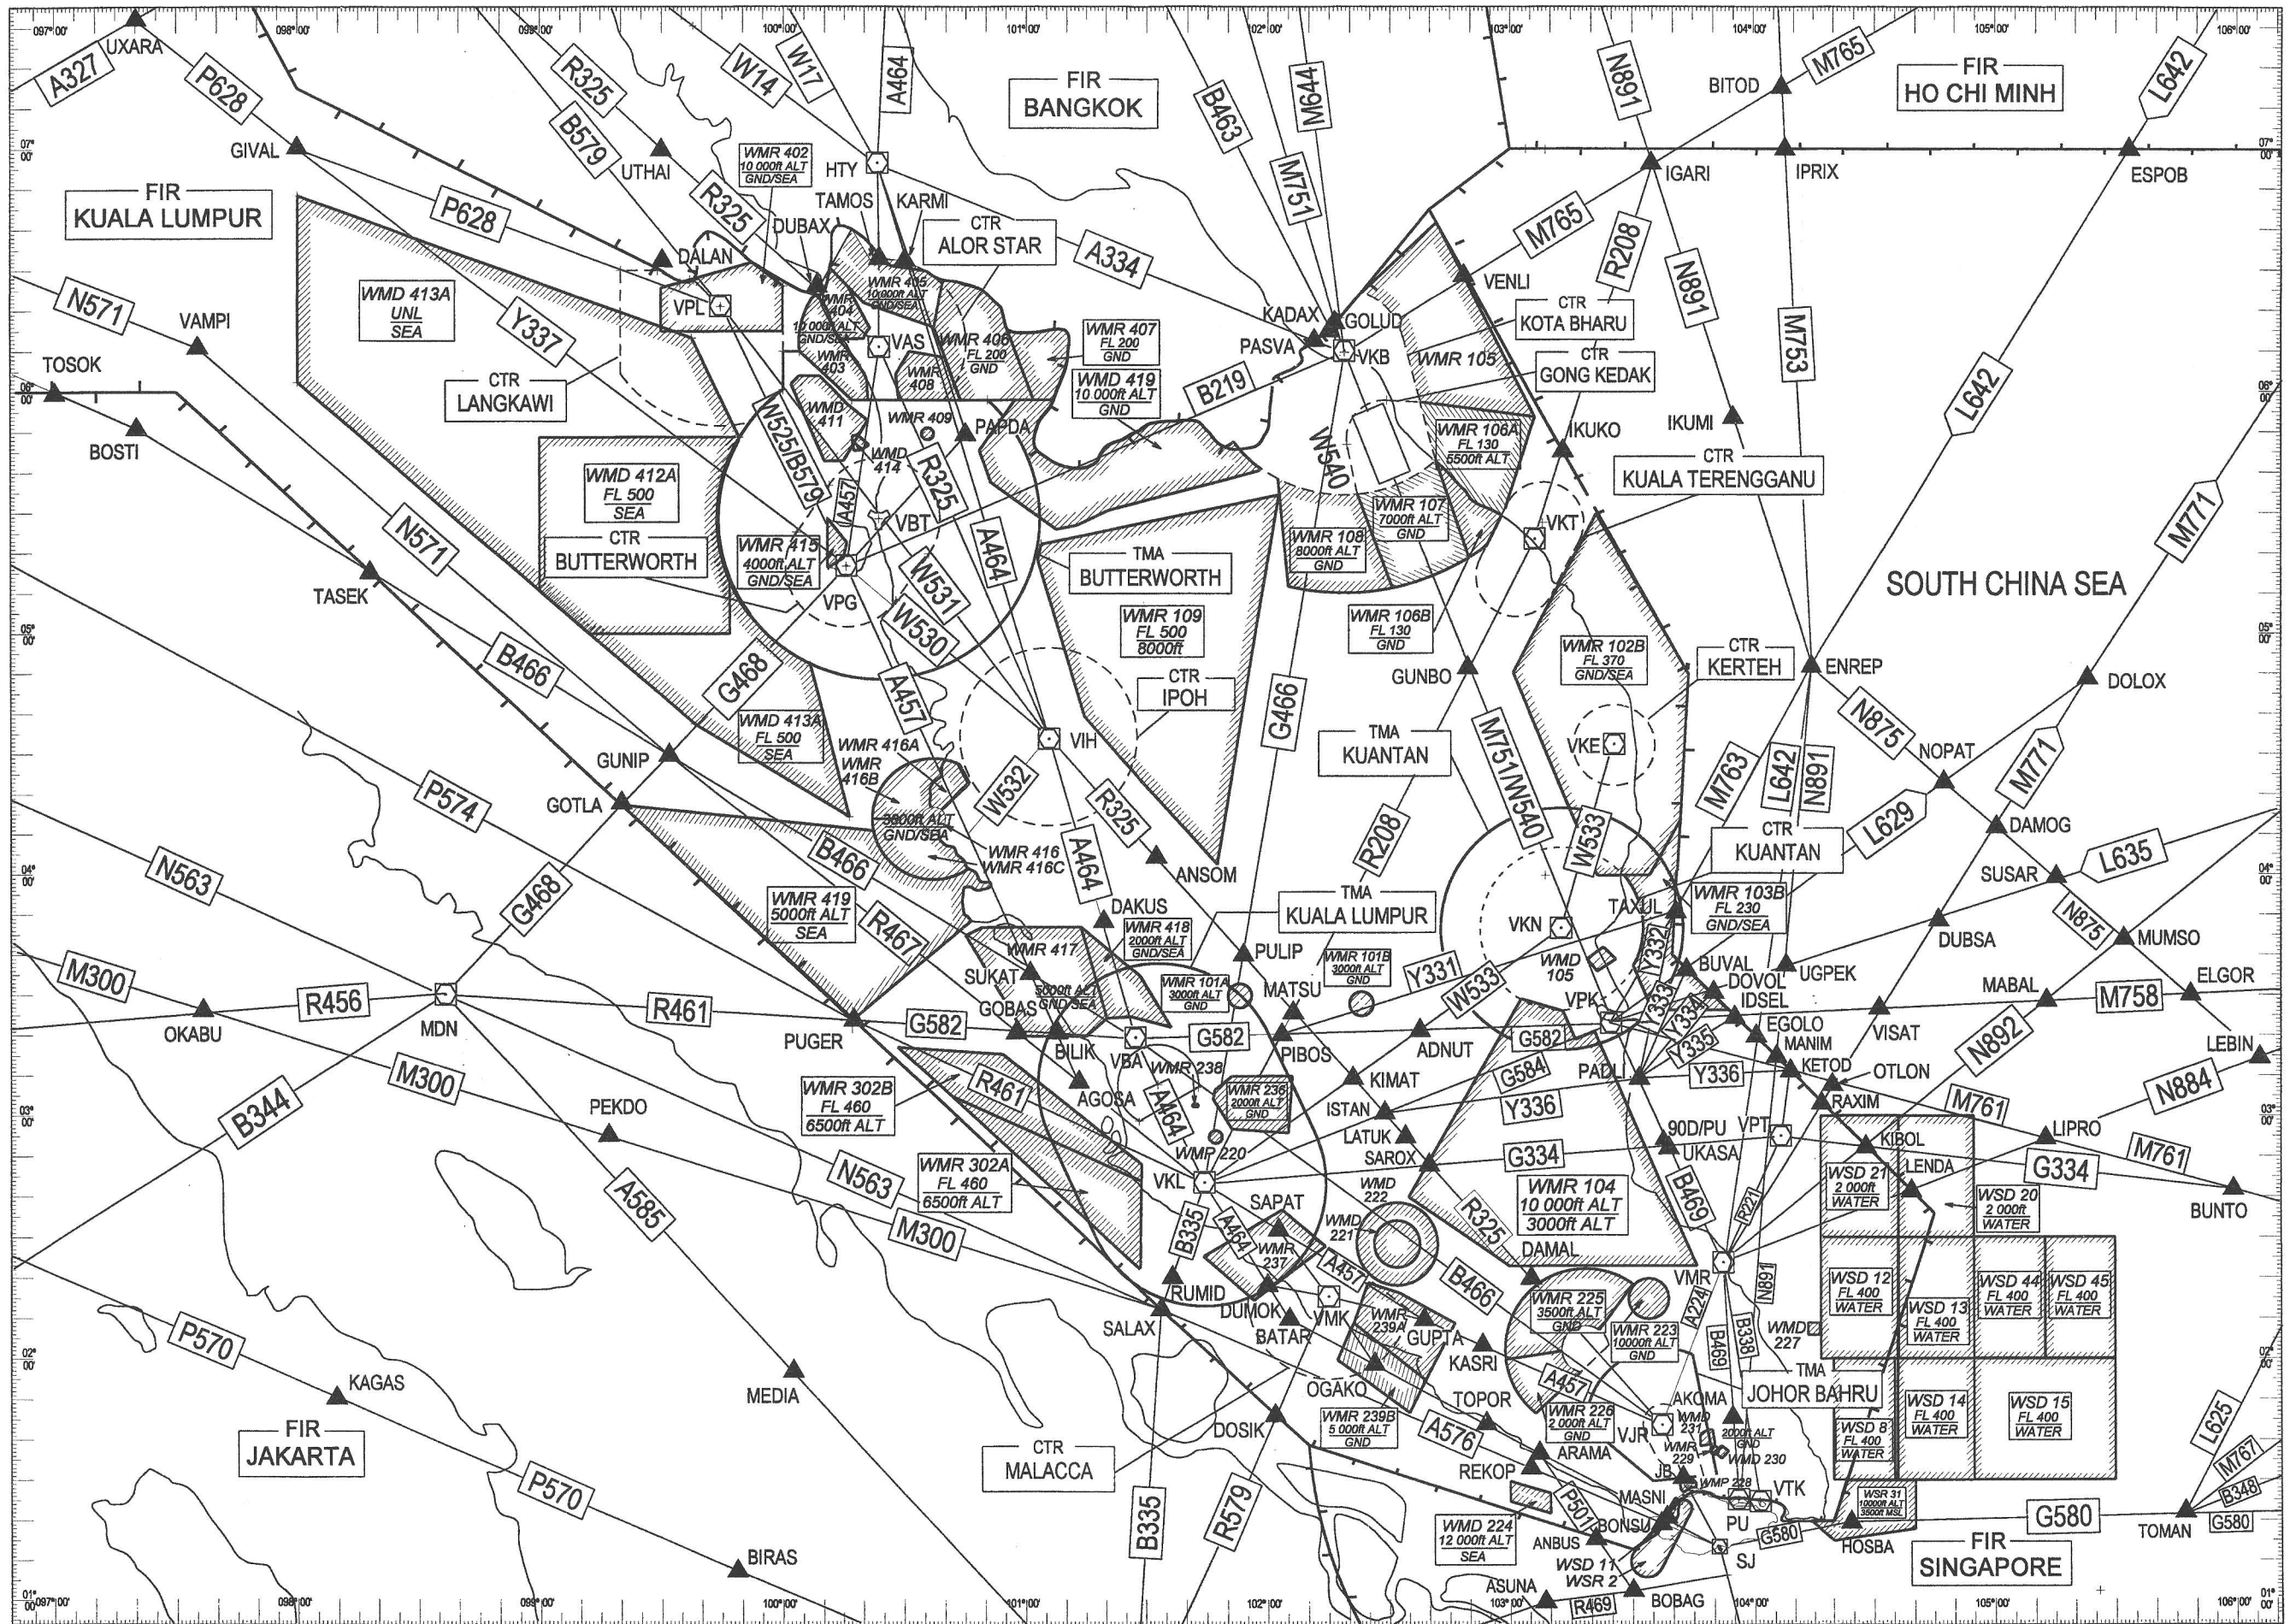

ENR 6 EN-ROUTE CHARTS

Chart Name	Page
AIR TRAFFIC SERVICES AIRSPACE - INDEX CHART	ENR 6 - 3
AIR TRAFFIC SERVICES ROUTES (KUALA LUMPUR FIR SOUTH)	ENR 6 - 3.1
PROHIBITED, RESTRICTED AND DANGER AREAS - KUALA LUMPUR FIR	ENR 6 - 5
PROHIBITED, RESTRICTED AND DANGER AREAS - KOTA KINABALU FIR	ENR 6 - 7
AERIAL SPORTING AND RECREATIONAL ACTIVITIES - INDEX CHARTS	ENR 6 - 9
RADIO FACILITY - INDEX CHARTS	ENR 6 - 11
BIRD MIGRATION ROUTES - NORTHERLY MIGRATION	ENR 6 - 13
BIRD MIGRATION ROUTES - SOUTHERLY MIGRATION	ENR 6 - 15

AIR TRAFFIC SERVICES - INDEX CHART

AIR TRAFFIC SERVICES ROUTES (KUALA LUMPUR FIR SOUTH)

PROHIBITED, RESTRICTED AND DANGER AREAS - KUALA LUMPUR

AERIAL SPORTING AND RECREATIONAL ACTIVITIES - INDEX CHART

RADIO FACILITIES INDEX CHART

BIRD MIGRATION ROUTES - NORTHERLY MIGRATION

BIRD MIGRATION ROUTES - SOUTHERLY MIGRATION