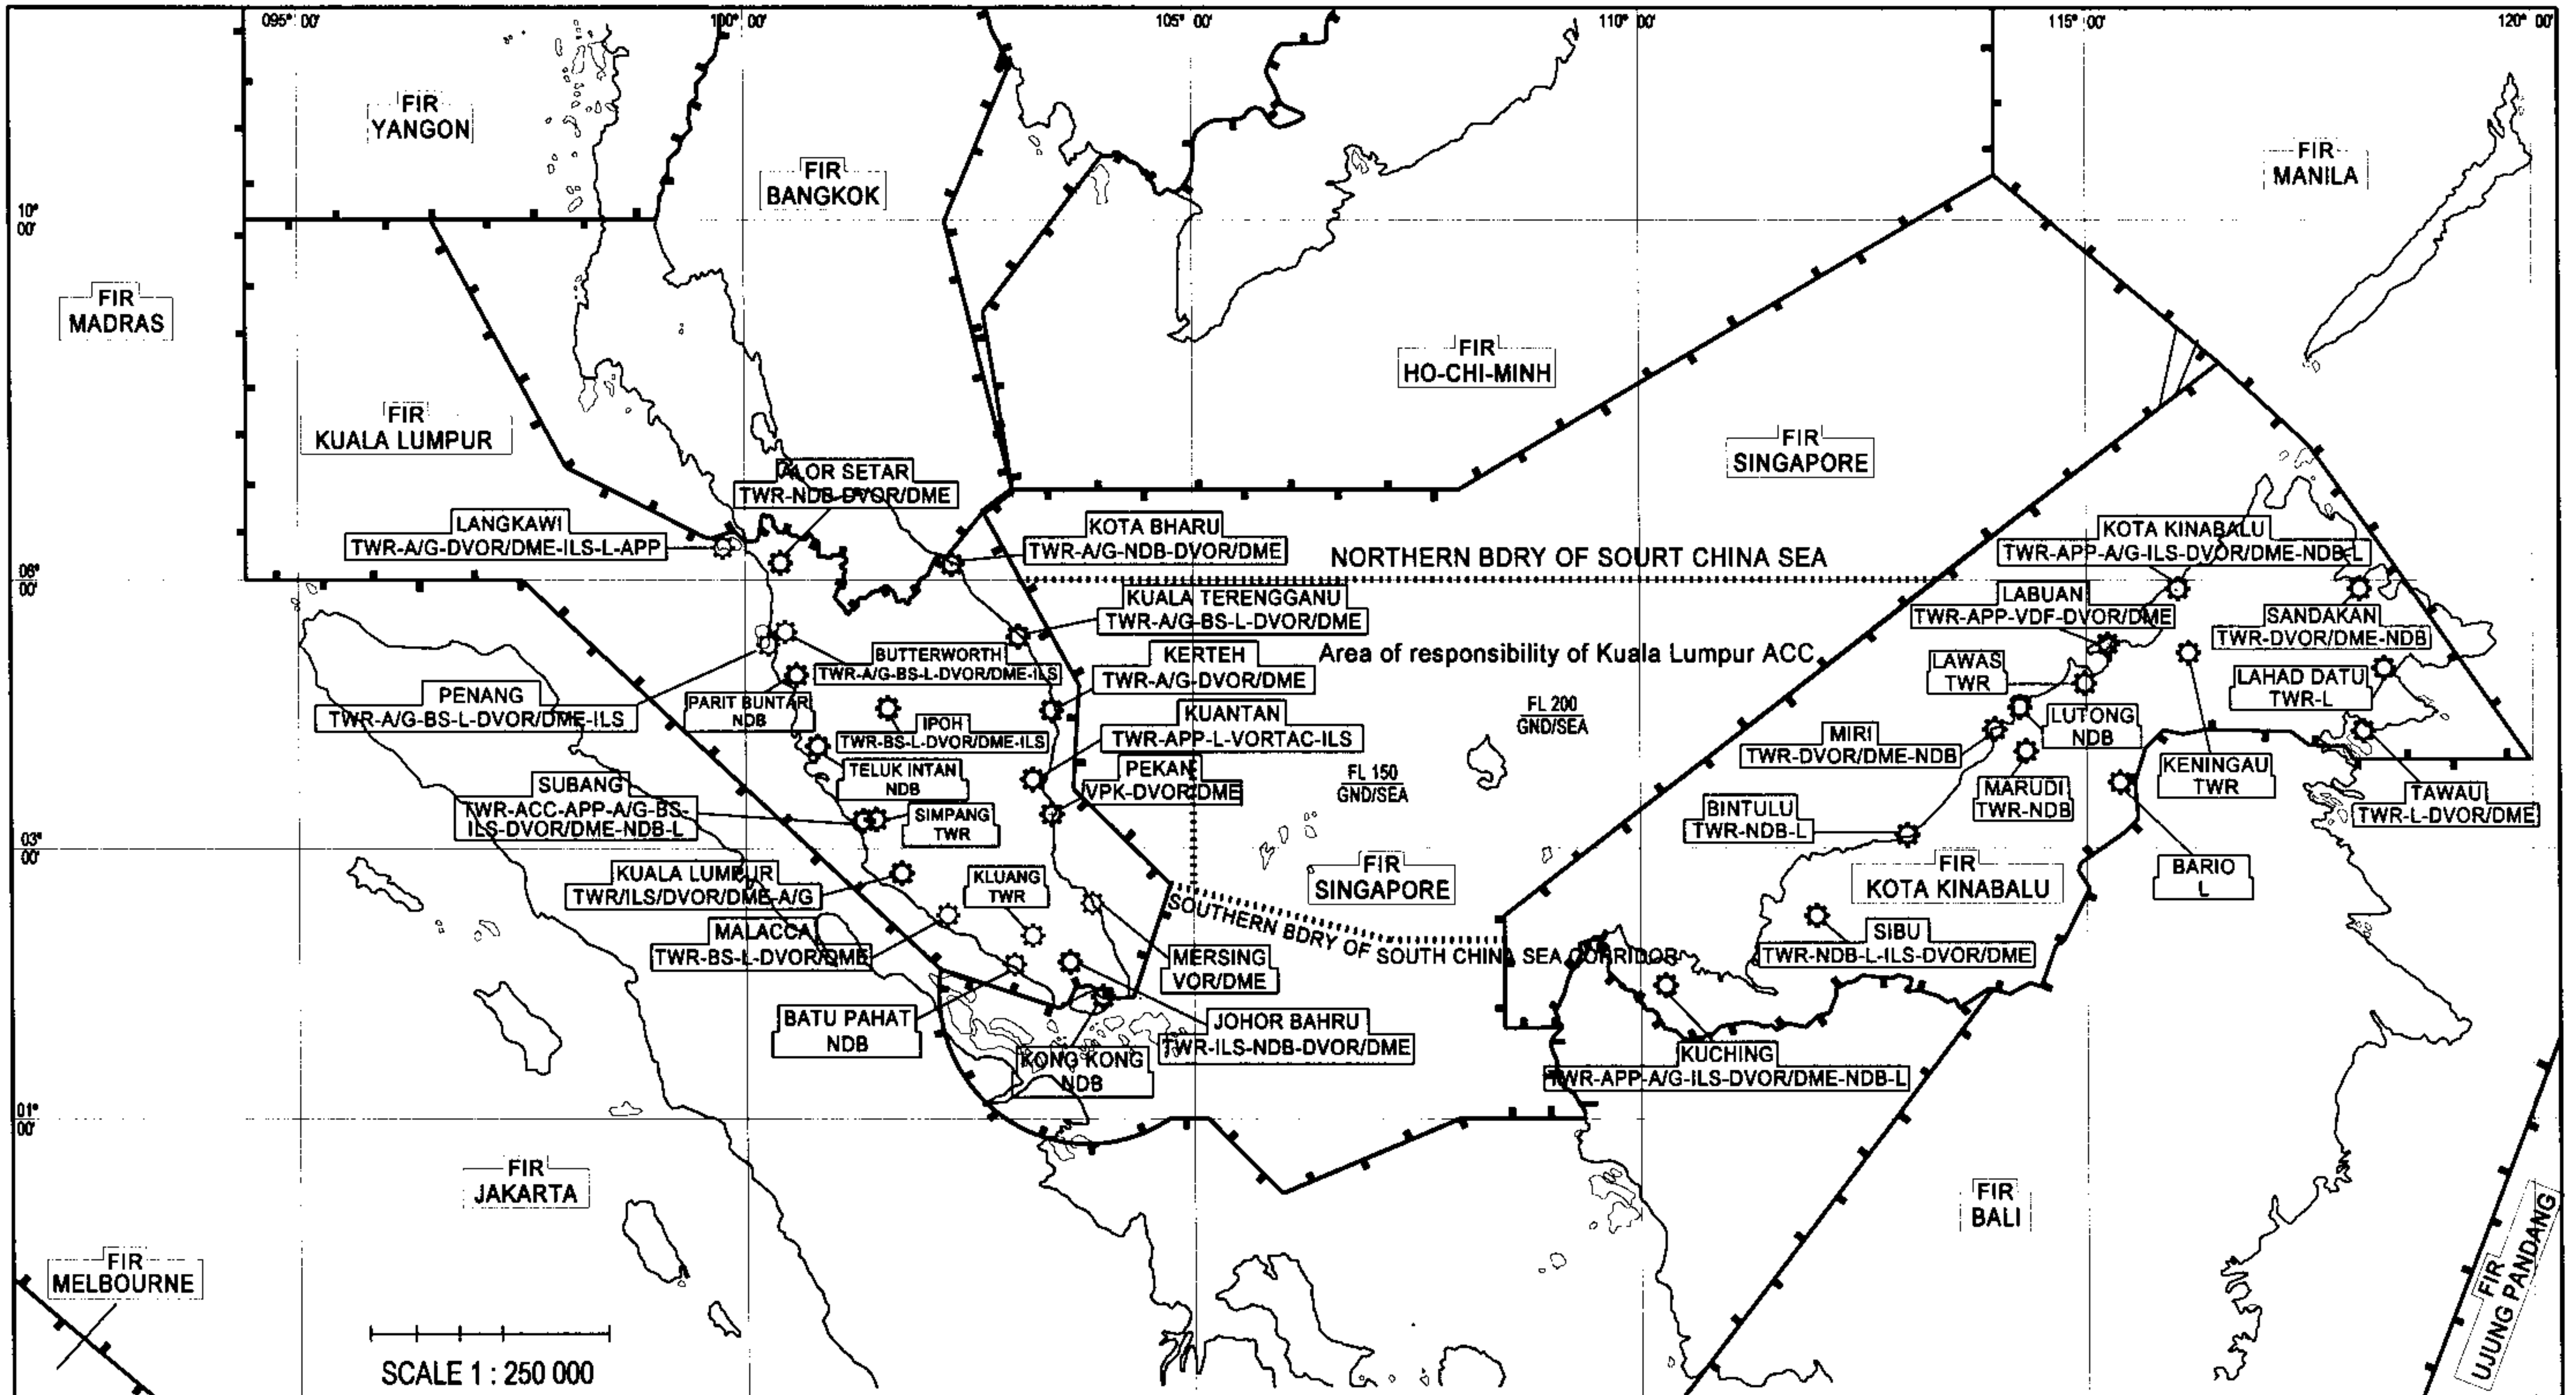

ENR 6 EN-ROUTE CHARTS

Chart Name	Page
AIR TRAFFIC SERVICES AIRSPACE - INDEX CHART	ENR 6 - 3
AIR TRAFFIC SERVICES ROUTES (KUALA LUMPUR FIR SOUTH)	ENR 6 - 3.1
PROHIBITED, RESTRICTED AND DANGER AREAS - KUALA LUMPUR FIR	ENR 6 - 5
PROHIBITED, RESTRICTED AND DANGER AREAS - KOTA KINABALU FIR	ENR 6 - 7
AERIAL SPORTING AND RECREATIONAL ACTIVITIES - INDEX CHARTS	ENR 6 - 9
RADIO FACILITY - INDEX CHARTS	ENR 6 - 11
BIRD MIGRATION ROUTES - NORTHERLY MIGRATION	ENR 6 - 13
BIRD MIGRATION ROUTES - SOUTHERLY MIGRATION	ENR 6 - 15

AIR TRAFFIC SERVICES - INDEX CHART

AIR TRAFFIC SERVICES ROUTES (KUALA LUMPUR FIR SOUTH)

PROHIBITED, RESTRICTED AND DANGER AREAS - KUALA LUMPUR

AERIAL SPORTING AND RECREATIONAL ACTIVITIES - INDEX CHART

RADIO FACILITIES INDEX CHART

BIRD MIGRATION ROUTES - NORTHERLY MIGRATION

BIRD MIGRATION ROUTES - SOUTHERLY MIGRATION