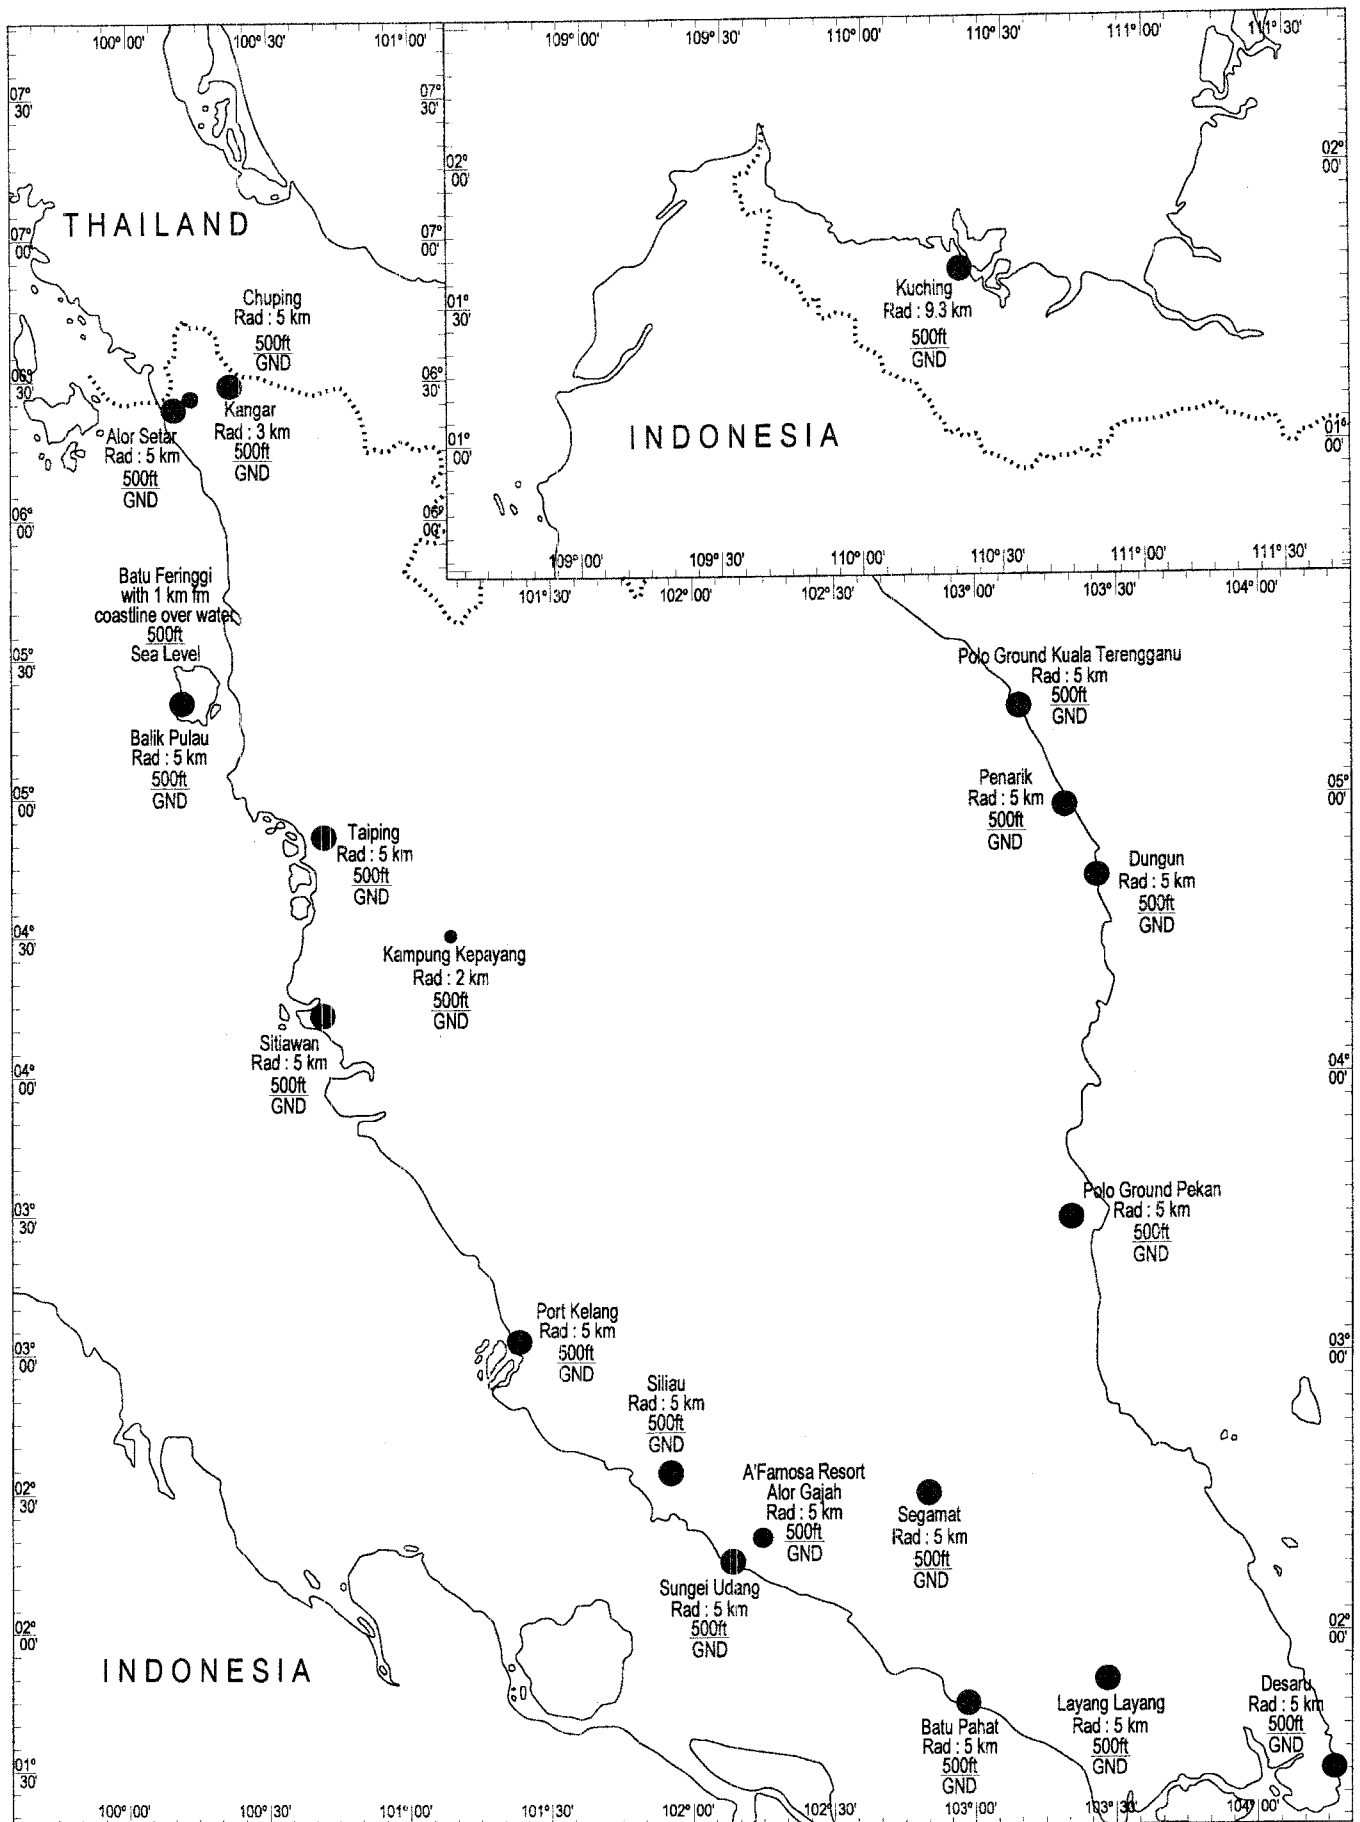

ENR 6 EN-ROUTE CHARTS

Chart Name	Page
AIR TRAFFIC SERVICES AIRSPACE - INDEX CHART	ENR 6 - 3
AIR TRAFFIC SERVICES ROUTES (KUALA LUMPUR FIR SOUTH)	ENR 6 - 3.1
PROHIBITED, RESTRICTED AND DANGER AREAS - KUALA LUMPUR FIR	ENR 6 - 5
PROHIBITED, RESTRICTED AND DANGER AREAS - KOTA KINABALU FIR	ENR 6 - 7
AERIAL SPORTING AND RECREATIONAL ACTIVITIES - INDEX CHARTS	ENR 6 - 9
RADIO FACILITY - INDEX CHARTS	ENR 6 - 11
BIRD MIGRATION ROUTES - NORTHERLY MIGRATION	ENR 6 - 13
BIRD MIGRATION ROUTES - SOUTHERLY MIGRATION	ENR 6 - 15

AIR TRAFFIC SERVICES - INDEX CHART

AIR TRAFFIC SERVICES ROUTES (KUALA LUMPUR FIR SOUTH)

PROHIBITED, RESTRICTED AND DANGER AREAS - KUALA LUMPUR

AERIAL SPORTING AND RECREATIONAL ACTIVITIES - INDEX CHART

RADIO FACILITIES INDEX CHART

BIRD MIGRATION ROUTES - NORTHERLY MIGRATION

BIRD MIGRATION ROUTES - SOUTHERLY MIGRATION