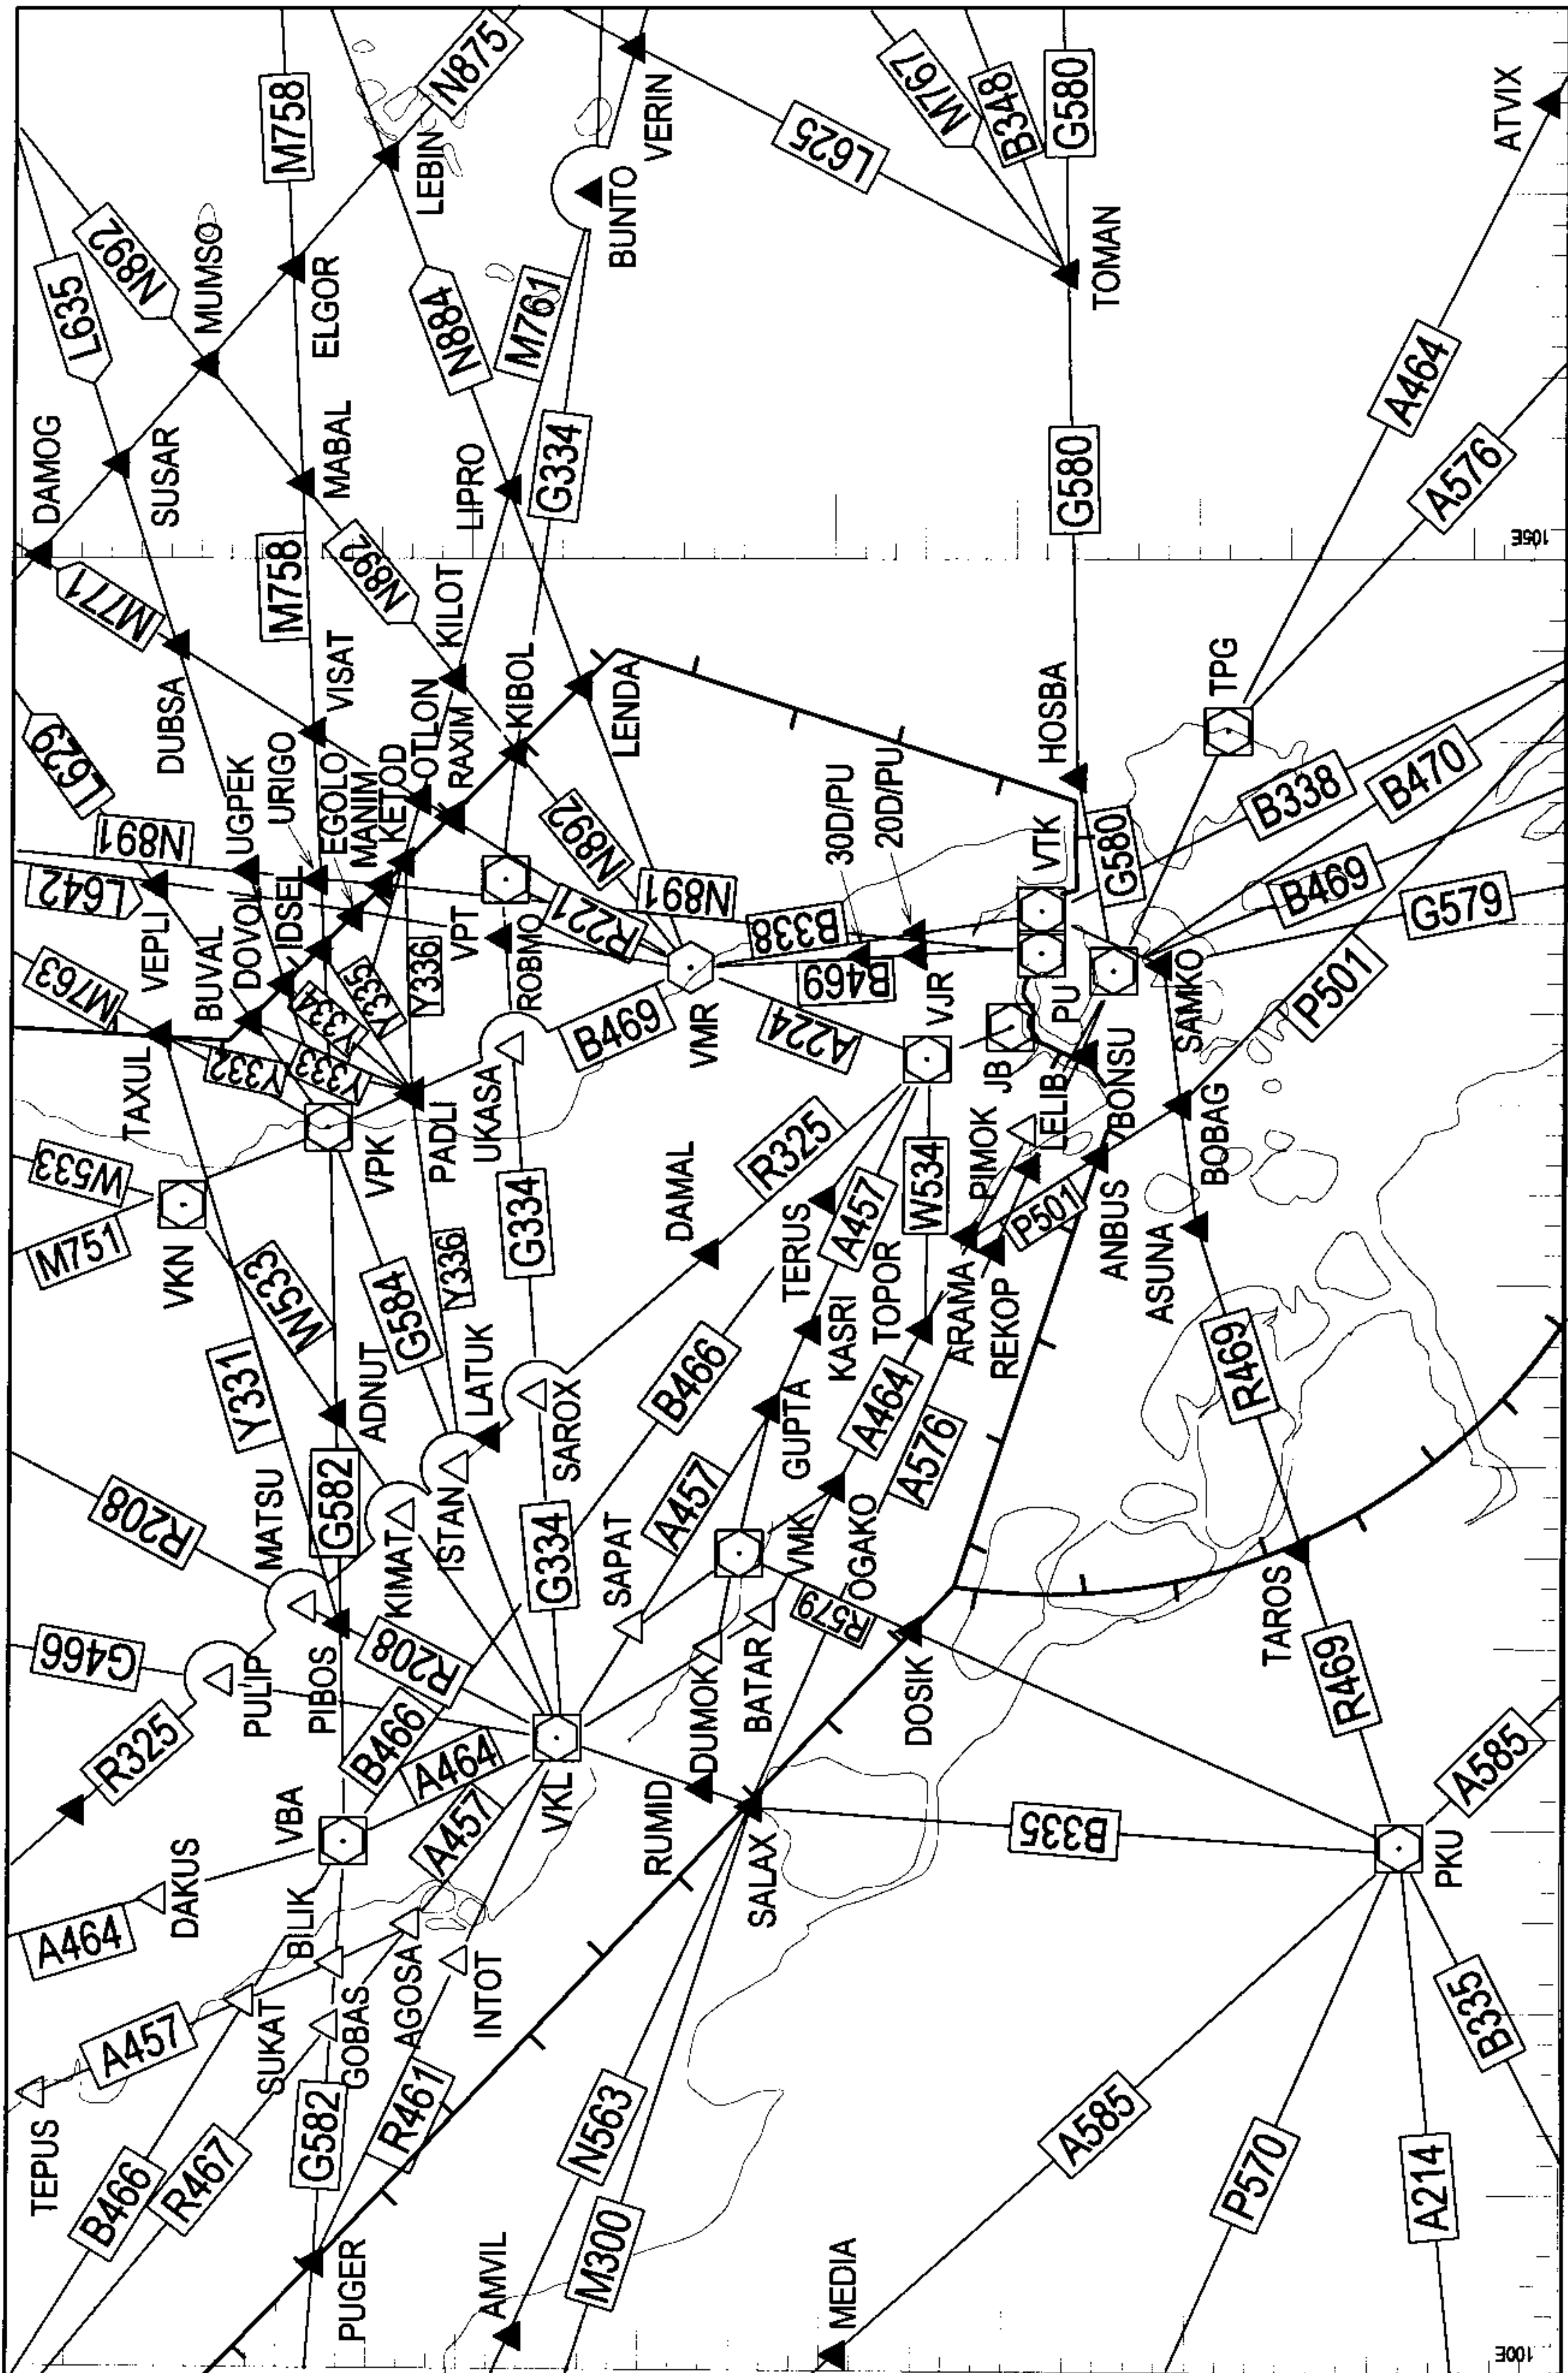

ENR 6 EN-ROUTE CHARTS

Chart Name	Page
AIR TRAFFIC SERVICES AIRSPACE - INDEX CHART	ENR 6 - 3
AIR TRAFFIC SERVICES ROUTES (KUALA LUMPUR FIR SOUTH)	ENR 6 - 3.1
PROHIBITED, RESTRICTED AND DANGER AREAS - KUALA LUMPUR FIR	ENR 6 - 5
PROHIBITED, RESTRICTED AND DANGER AREAS - KOTA KINABALU FIR	ENR 6 - 7
AERIAL SPORTING AND RECREATIONAL ACTIVITIES - INDEX CHARTS	ENR 6 - 9
RADIO FACILITY - INDEX CHARTS	ENR 6 - 11
BIRD MIGRATION ROUTES - NORTHERLY MIGRATION	ENR 6 - 13
BIRD MIGRATION ROUTES - SOUTHERLY MIGRATION	ENR 6 - 15

AIR TRAFFIC SERVICES - INDEX CHART

AIR TRAFFIC SERVICES ROUTES (KUALA LUMPUR FIR SOUTH)

PROHIBITED, RESTRICTED AND DANGER AREAS - KUALA LUMPUR

AERIAL SPORTING AND RECREATIONAL ACTIVITIES - INDEX CHART

RADIO FACILITIES INDEX CHART

BIRD MIGRATION ROUTES - NORTHERLY MIGRATION

BIRD MIGRATION ROUTES - SOUTHERLY MIGRATION