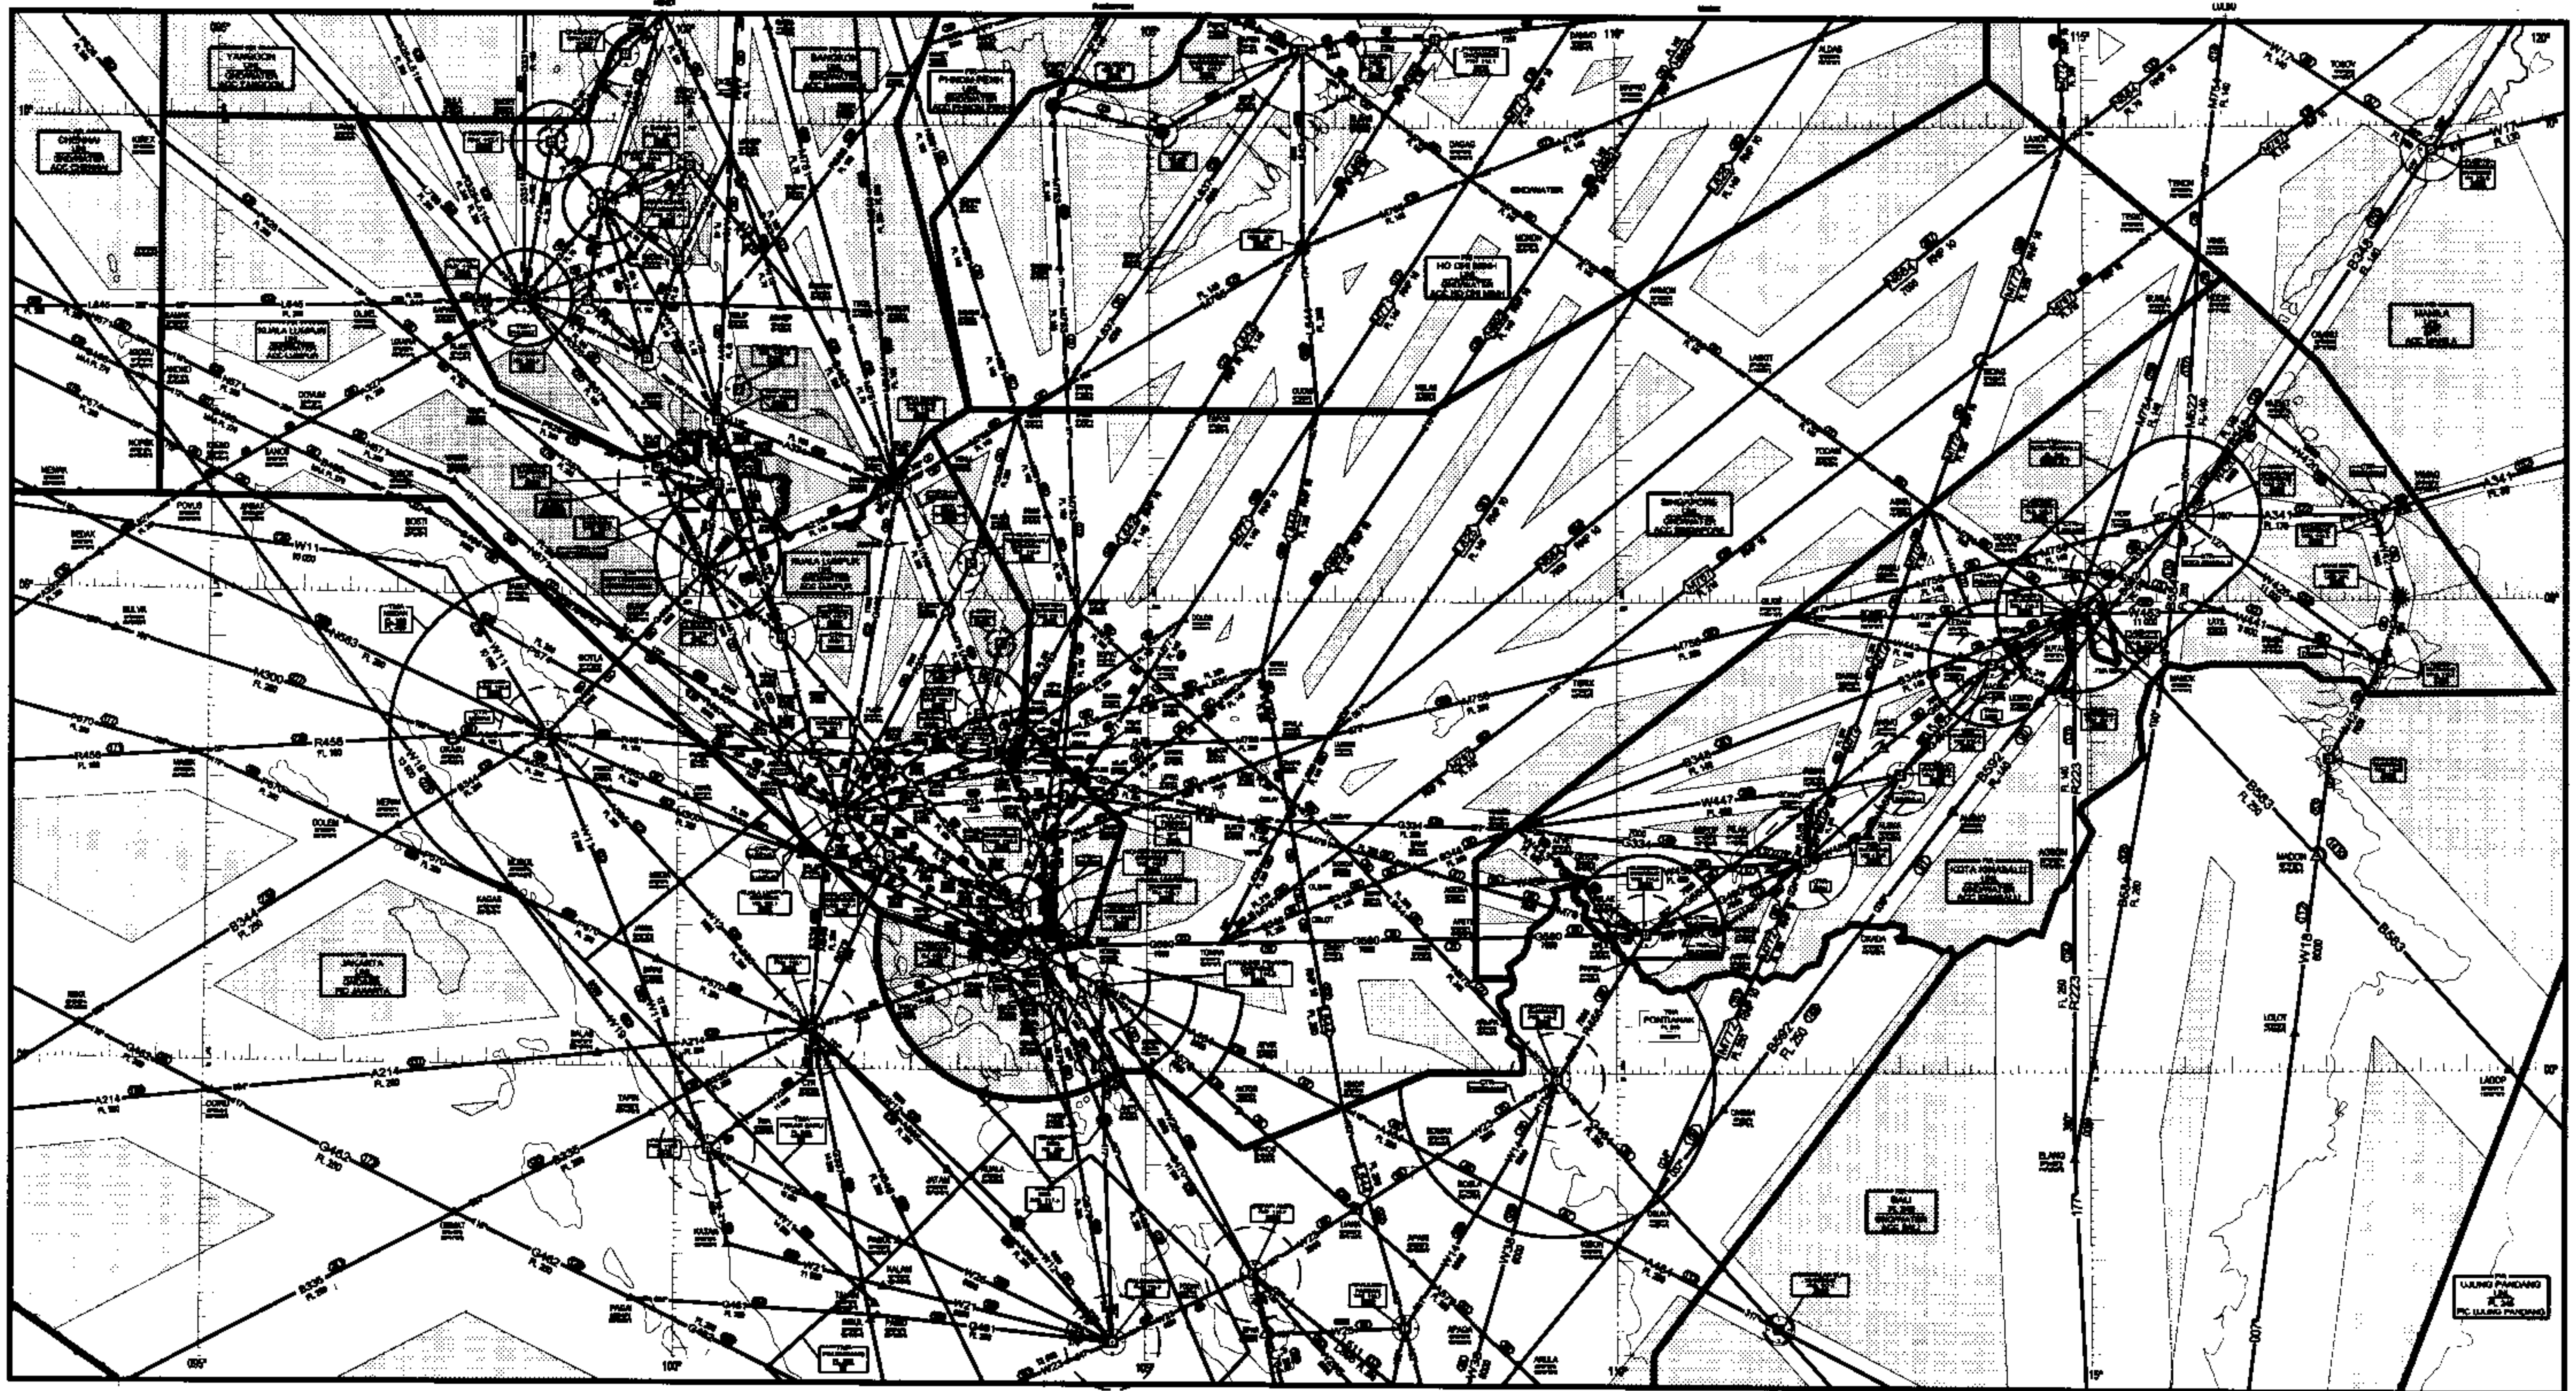

ENR 6 EN-ROUTE CHARTS

Chart Name	Page
AIR TRAFFIC SERVICES AIRSPACE - INDEX CHART	ENR 6 - 3
AIR TRAFFIC SERVICES ROUTES (KUALA LUMPUR FIR SOUTH)	ENR 6 - 3.1
PROHIBITED, RESTRICTED AND DANGER AREAS - KUALA LUMPUR FIR	ENR 6 - 5
PROHIBITED, RESTRICTED AND DANGER AREAS - KOTA KINABALU FIR	ENR 6 - 7
AERIAL SPORTING AND RECREATIONAL ACTIVITIES - INDEX CHARTS	ENR 6 - 9
RADIO FACILITY - INDEX CHARTS	ENR 6 - 11
BIRD MIGRATION ROUTES - NORTHERLY MIGRATION	ENR 6 - 13
BIRD MIGRATION ROUTES - SOUTHERLY MIGRATION	ENR 6 - 15

AIR TRAFFIC SERVICES - INDEX CHART

AIR TRAFFIC SERVICES ROUTES (KUALA LUMPUR FIR SOUTH)

PROHIBITED, RESTRICTED AND DANGER AREAS - KUALA LUMPUR

AERIAL SPORTING AND RECREATIONAL ACTIVITIES - INDEX CHART

RADIO FACILITIES INDEX CHART

BIRD MIGRATION ROUTES - NORTHERLY MIGRATION

BIRD MIGRATION ROUTES - SOUTHERLY MIGRATION